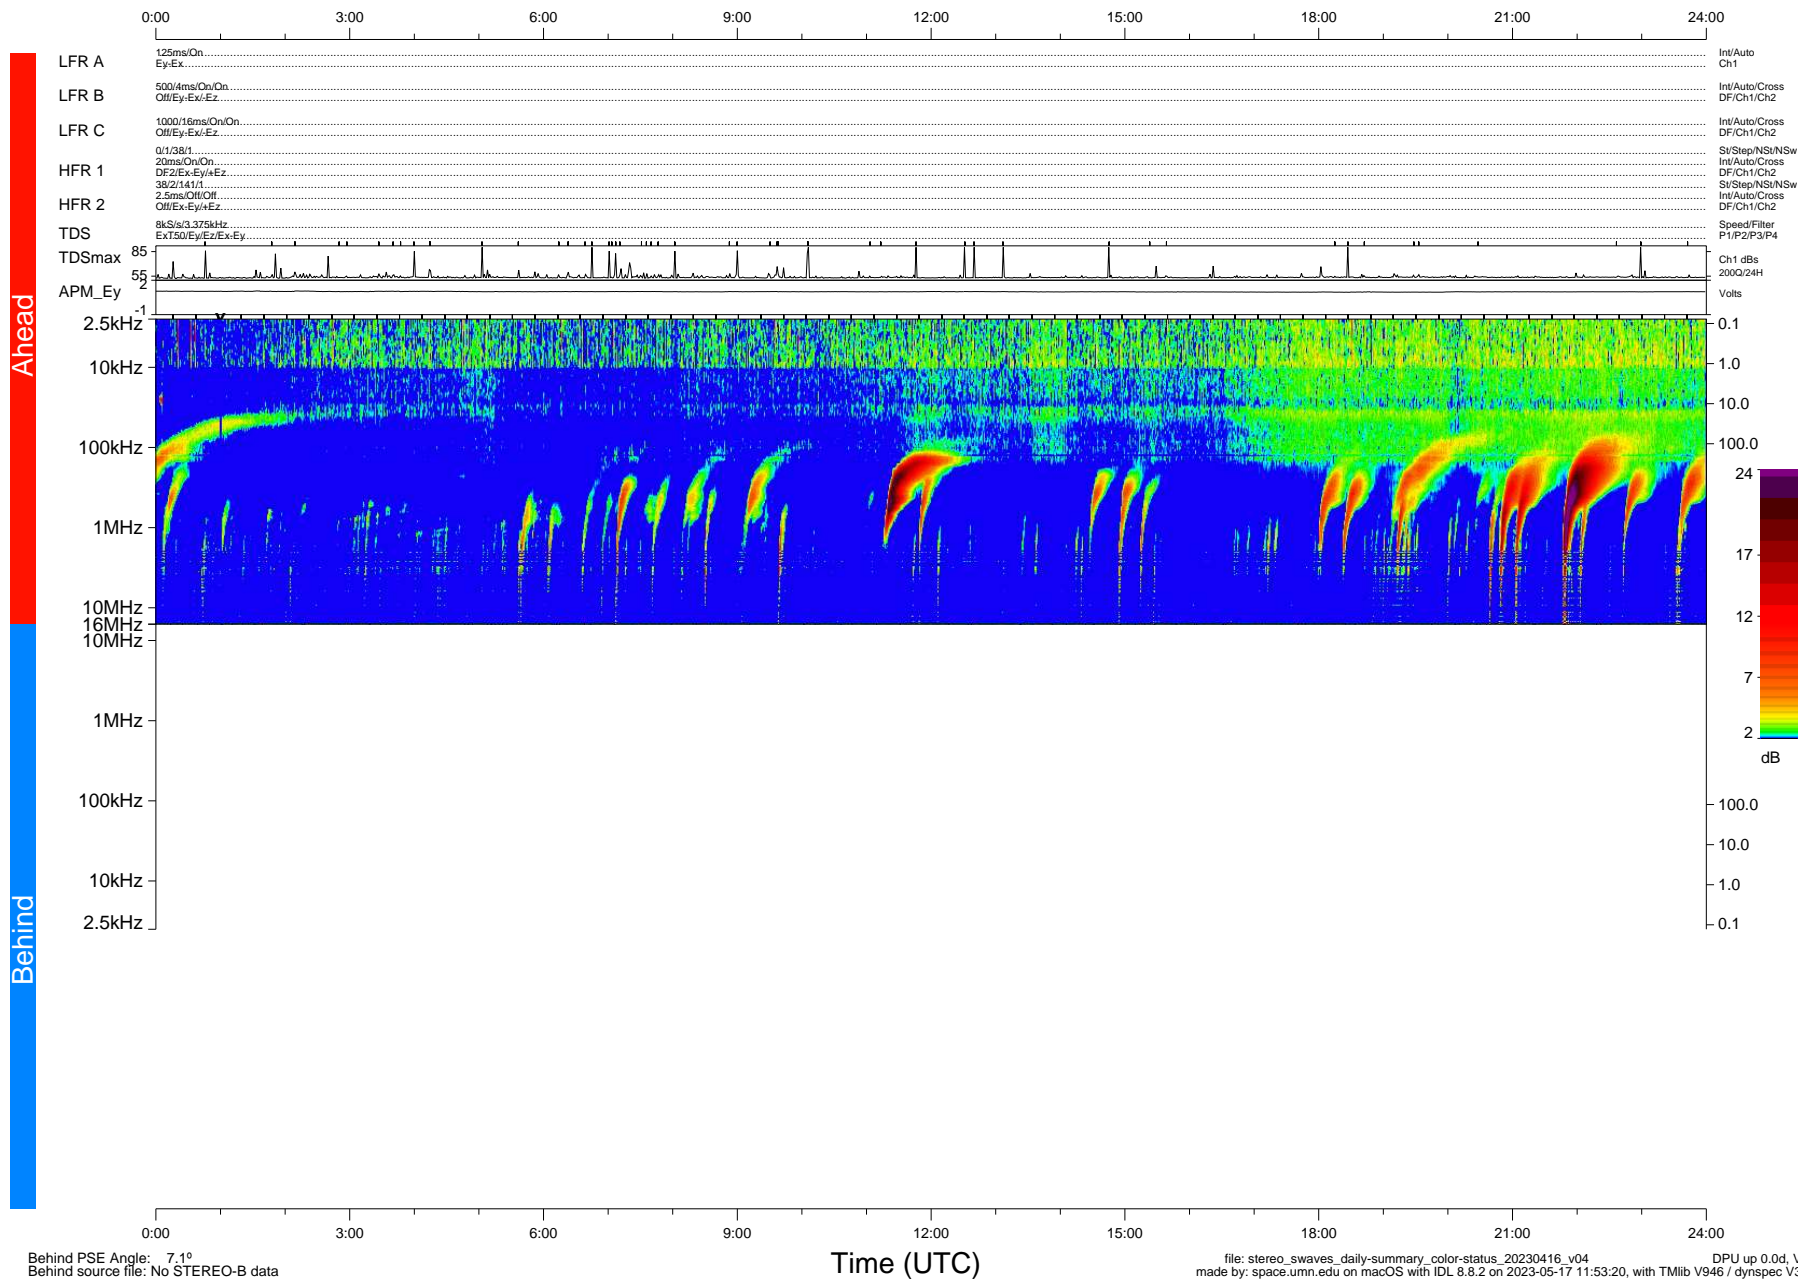

STEREO/WAVES Daily Summary - 16-Apr-2023 (DOY 106)

Ahead source file: swaves_ahead_2023_106_1_05.fin (Recovery: 100.0% HK, 82% PKts)
Ahead PSE Angle: -10.8°

DPU up 178.4d, V412d40

Behind PSE Angle: 7.1°
Behind source file: No STEREO-B data