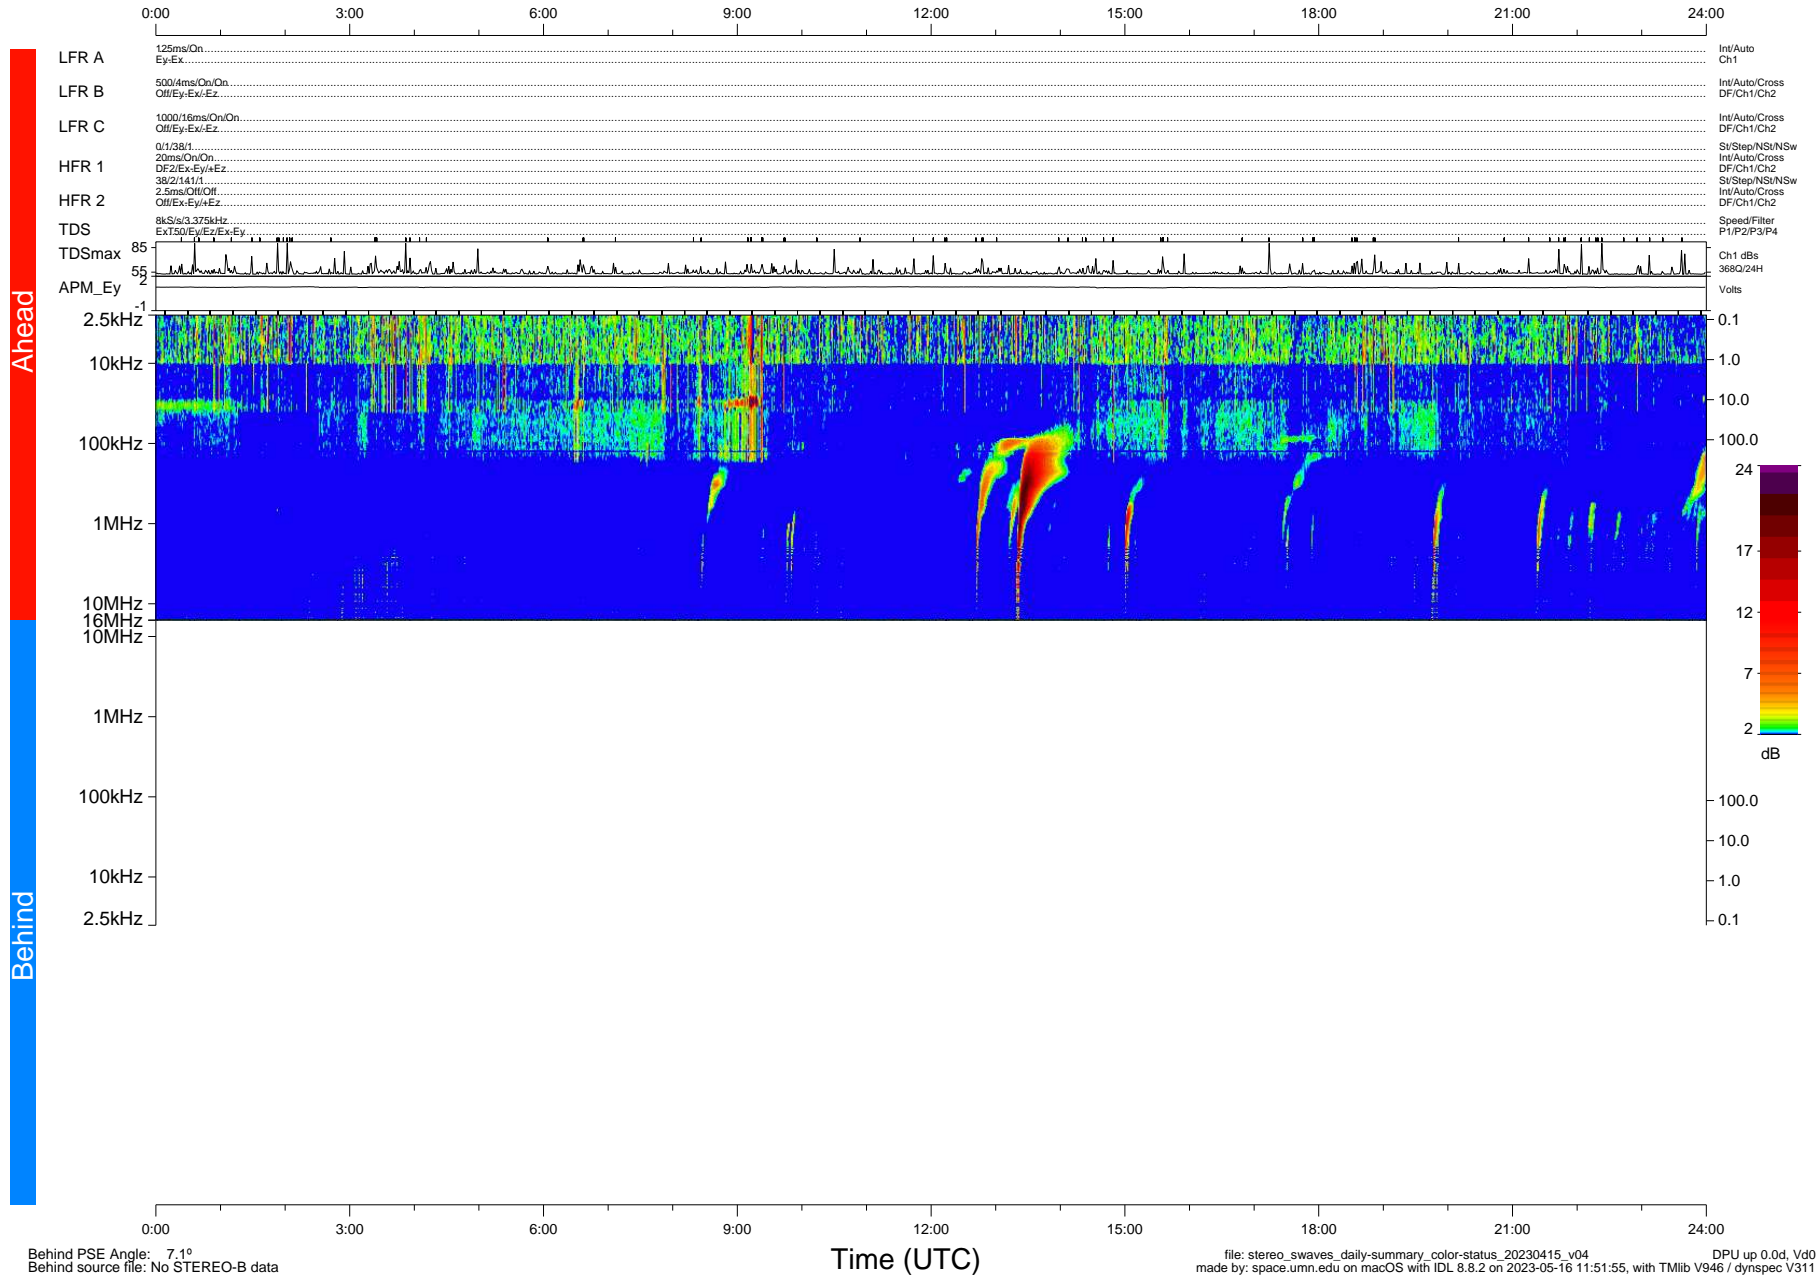

# STEREO/WAVES Daily Summary - 15-Apr-2023 (DOY 105)

Ahead source file: swaves\_ahead\_2023\_105\_1\_05.fin (Recovery: 100.0% HK, 106% Pkts)  
 Ahead PSE Angle: -10.9°

DPU up 177.4d, V412d40

Behind PSE Angle: 7.1°  
 Behind source file: No STEREO-B data

Time (UTC)

file: stereo\_swaves\_daily-summary\_color-status\_20230415\_v04 DPU up 0.0d, Vd0  
 made by: space.umn.edu on macOS with IDL 8.8.2 on 2023-05-16 11:51:55, with Tlib V946 / dynspec V311