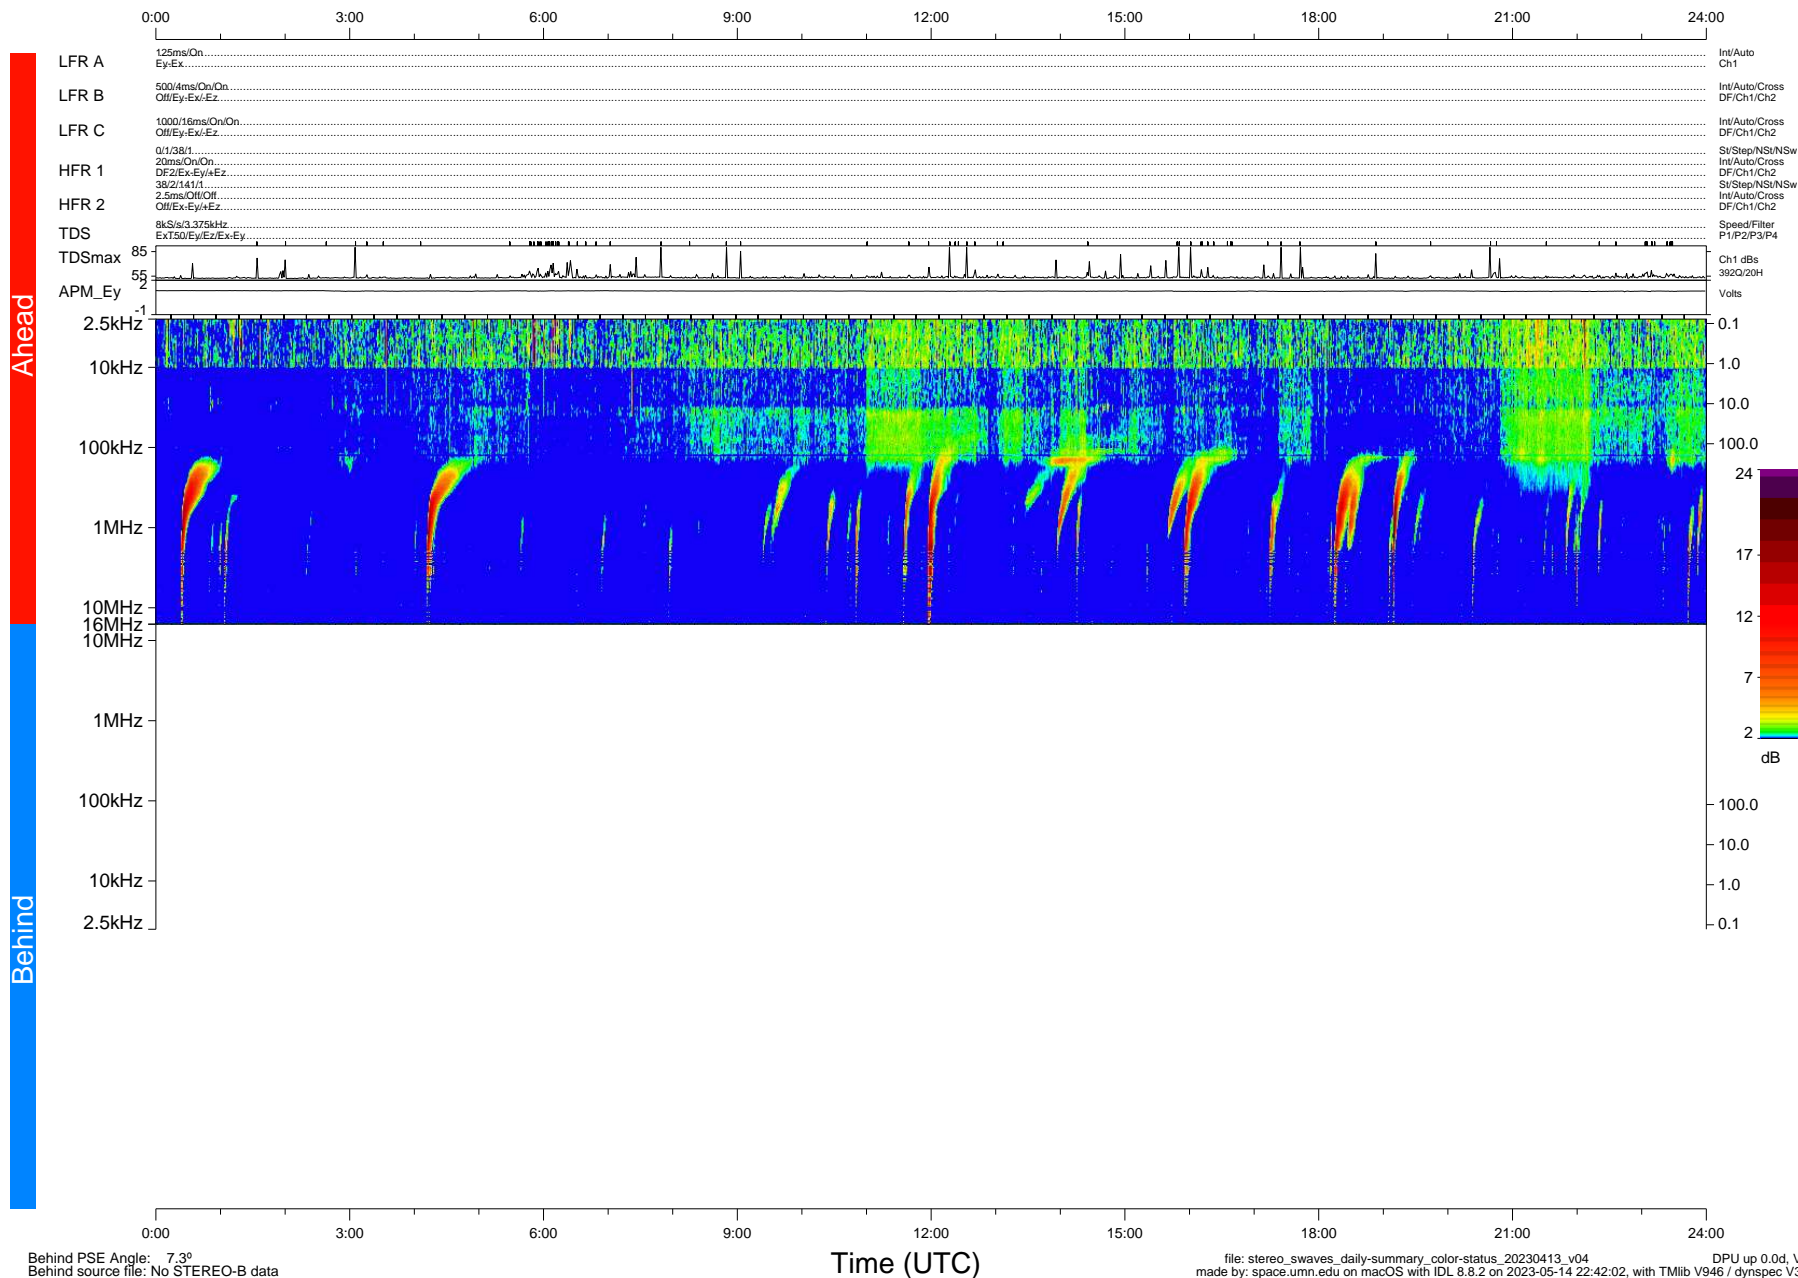

STEREO/WAVES Daily Summary - 13-Apr-2023 (DOY 103)

Ahead source file: swaves_ahead_2023_103_1_05.fin (Recovery: 100.0% HK, 109% Pkts)
Ahead PSE Angle: -10.9°

DPU up 175.4d, V412d40

Behind PSE Angle: 7.3°
Behind source file: No STEREO-B data

Time (UTC)