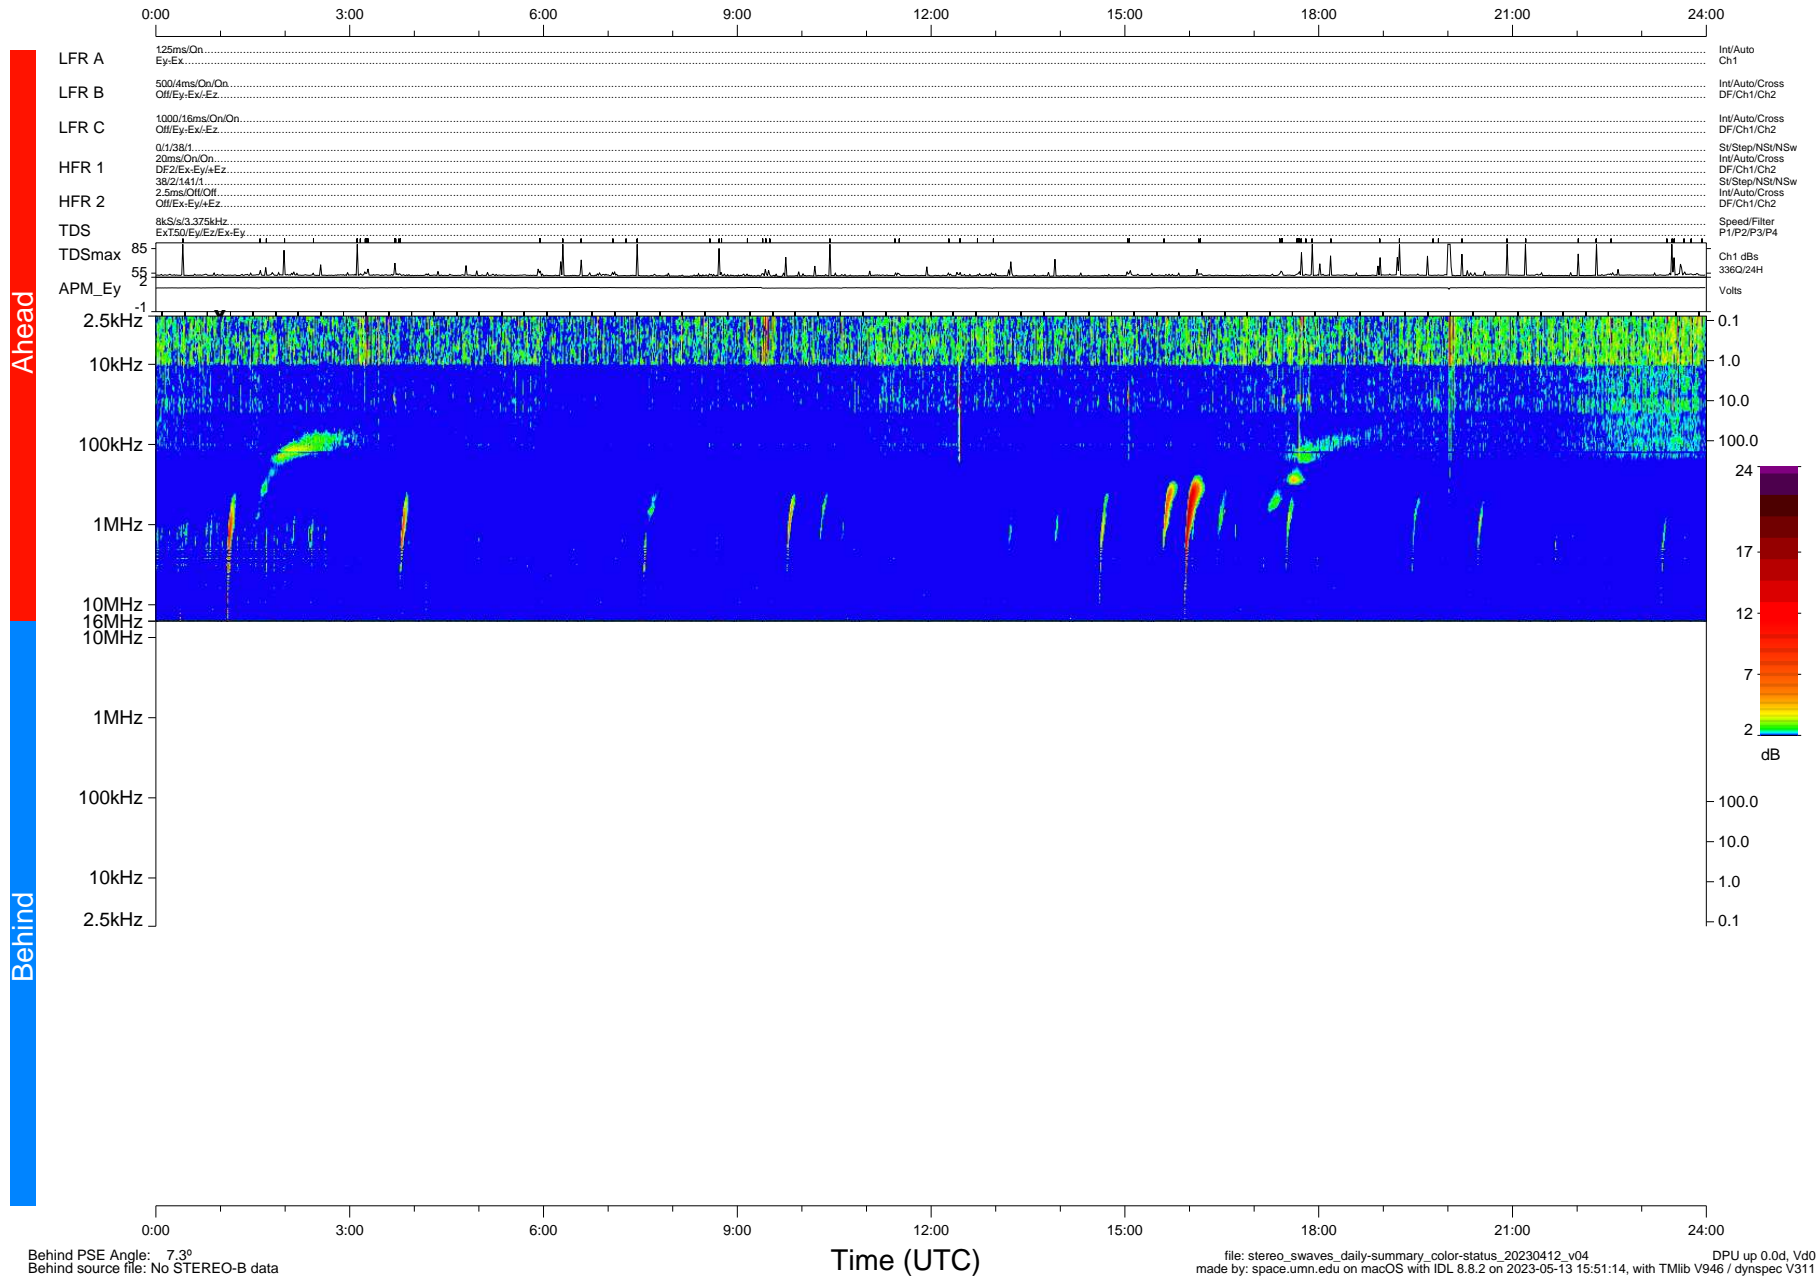

STEREO/WAVES Daily Summary - 12-Apr-2023 (DOY 102)

Ahead source file: swaves_ahead_2023_102_1_05.fin (Recovery: 100.0% HK, 102% Pkts)
 Ahead PSE Angle: -11.0°

DPU up 174.4d, V412d40

Behind PSE Angle: 7.3°
 Behind source file: No STEREO-B data

file: stereo_swaves_daily-summary_color-status_20230412_v04
 made by: space.umn.edu on macOS with IDL 8.8.2 on 2023-05-13 15:51:14, with Tlib V946 / dynspec V311
 DPU up 0.0d, Vd0