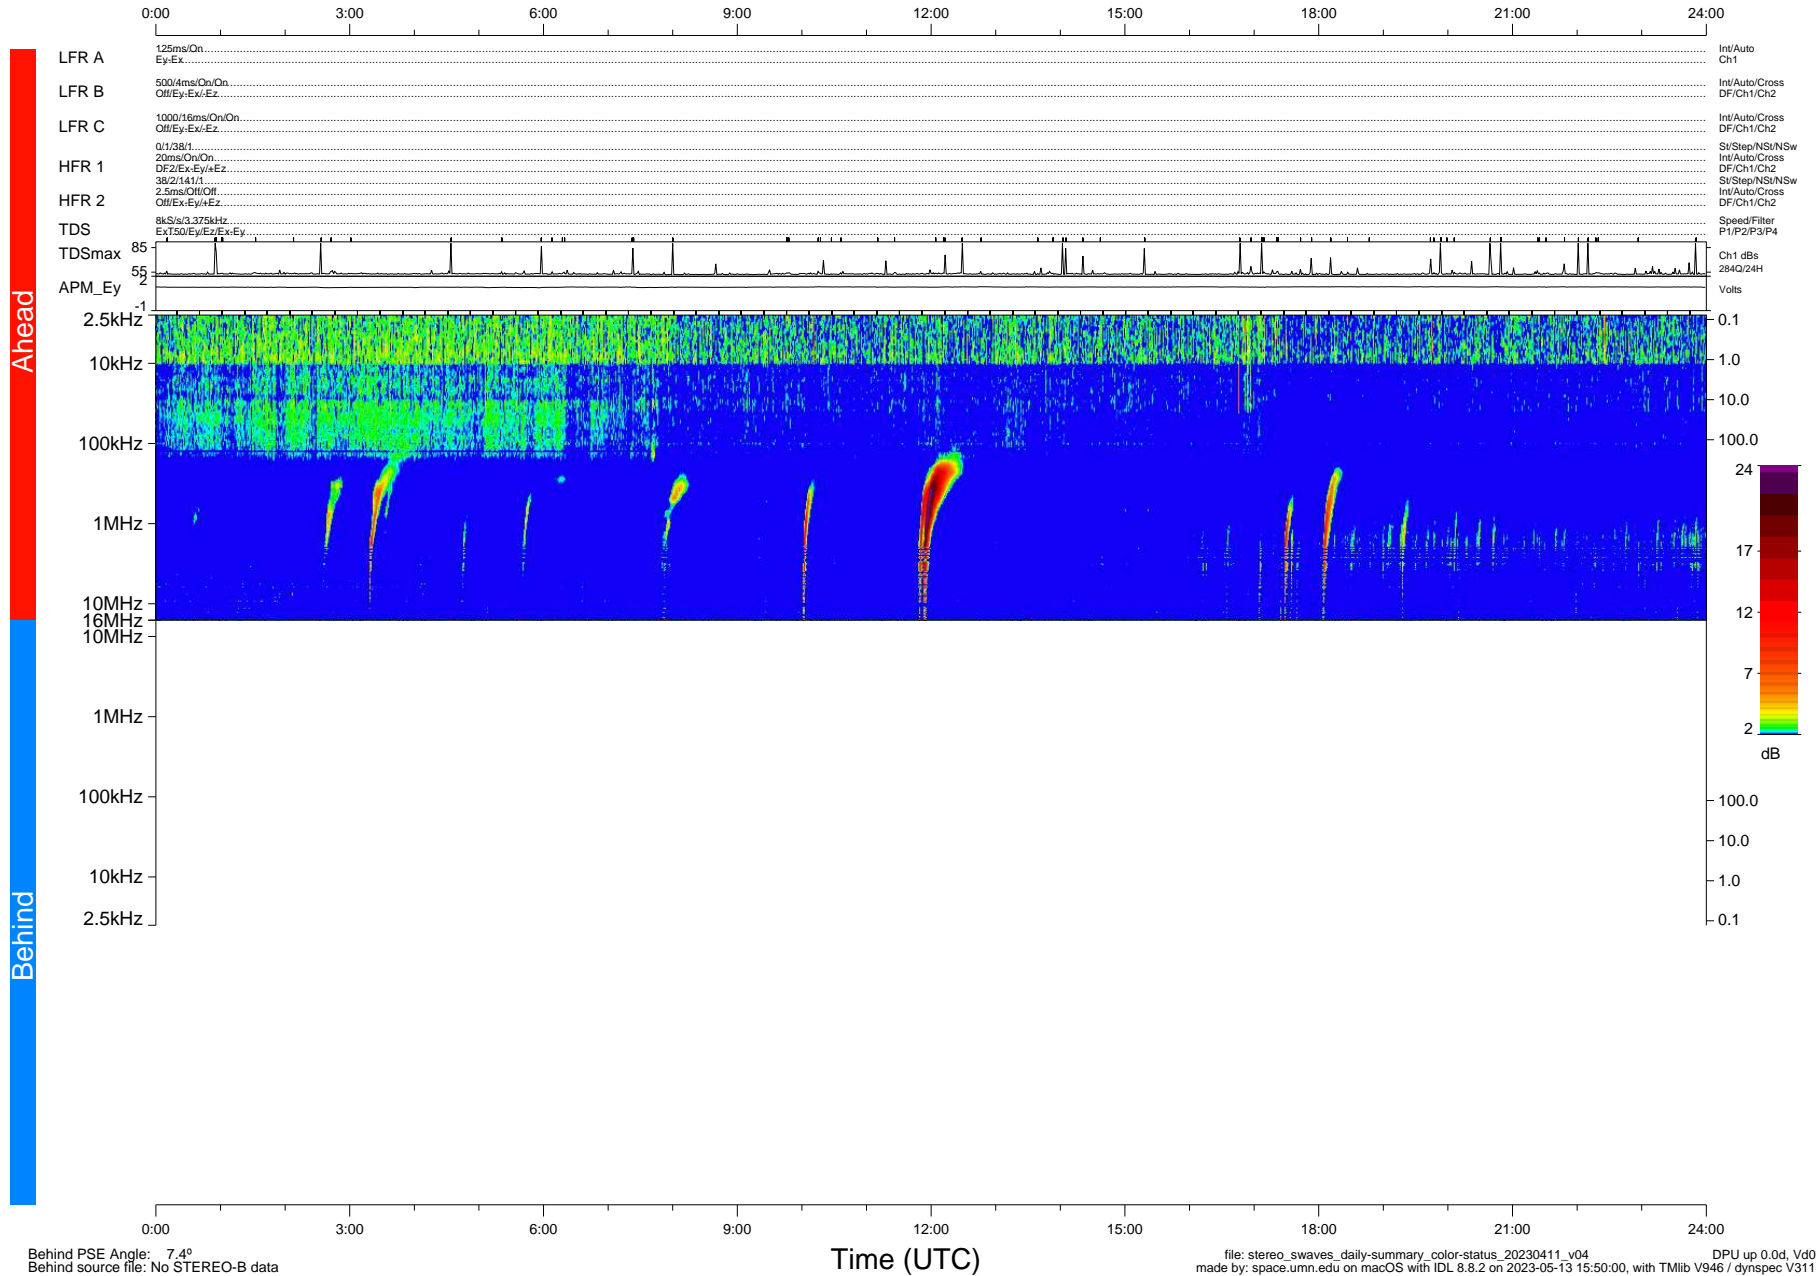

STEREO/WAVES Daily Summary - 11-Apr-2023 (DOY 101)

Ahead source file: swaves_ahead_2023_101_1_05.fin (Recovery: 100.0% HK, 94% Pkts)
Ahead PSE Angle: -11.0°

DPU up 173.4d, V412d40

Behind PSE Angle: 7.4°
Behind source file: No STEREO-B data