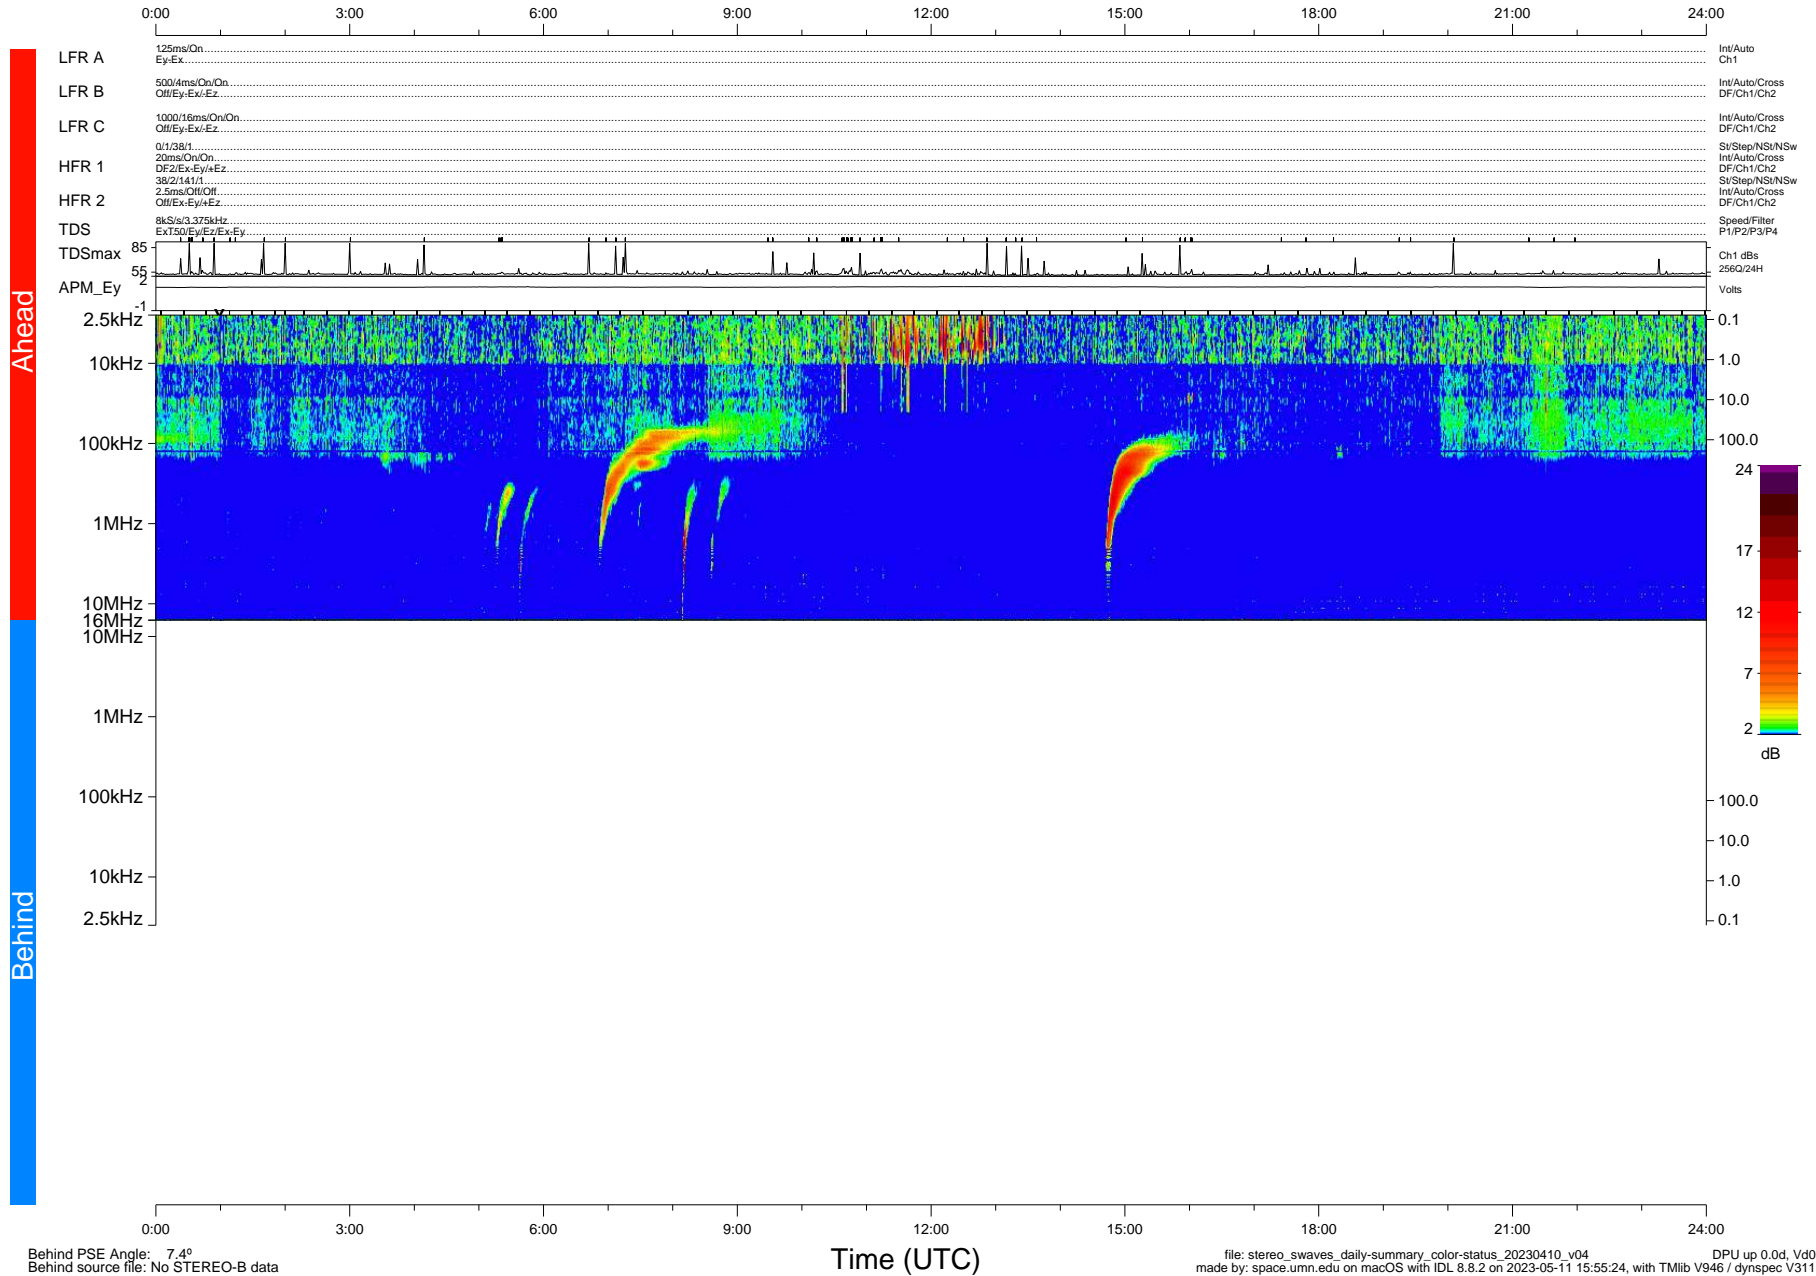

STEREO/WAVES Daily Summary - 10-Apr-2023 (DOY 100)

Ahead source file: swaves_ahead_2023_100_1_05.fin (Recovery: 100.0% HK, 89% PKts)
 Ahead PSE Angle: -11.2°

DPU up 172.4d, V412d40

Behind PSE Angle: 7.4°
 Behind source file: No STEREO-B data

file: stereo_swaves_daily-summary_color-status_20230410_v04 DPU up 0.0d, Vd0
 made by: space.umn.edu on macOS with IDL 8.8.2 on 2023-05-11 15:55:24, with Tlib V946 / dynspec V311