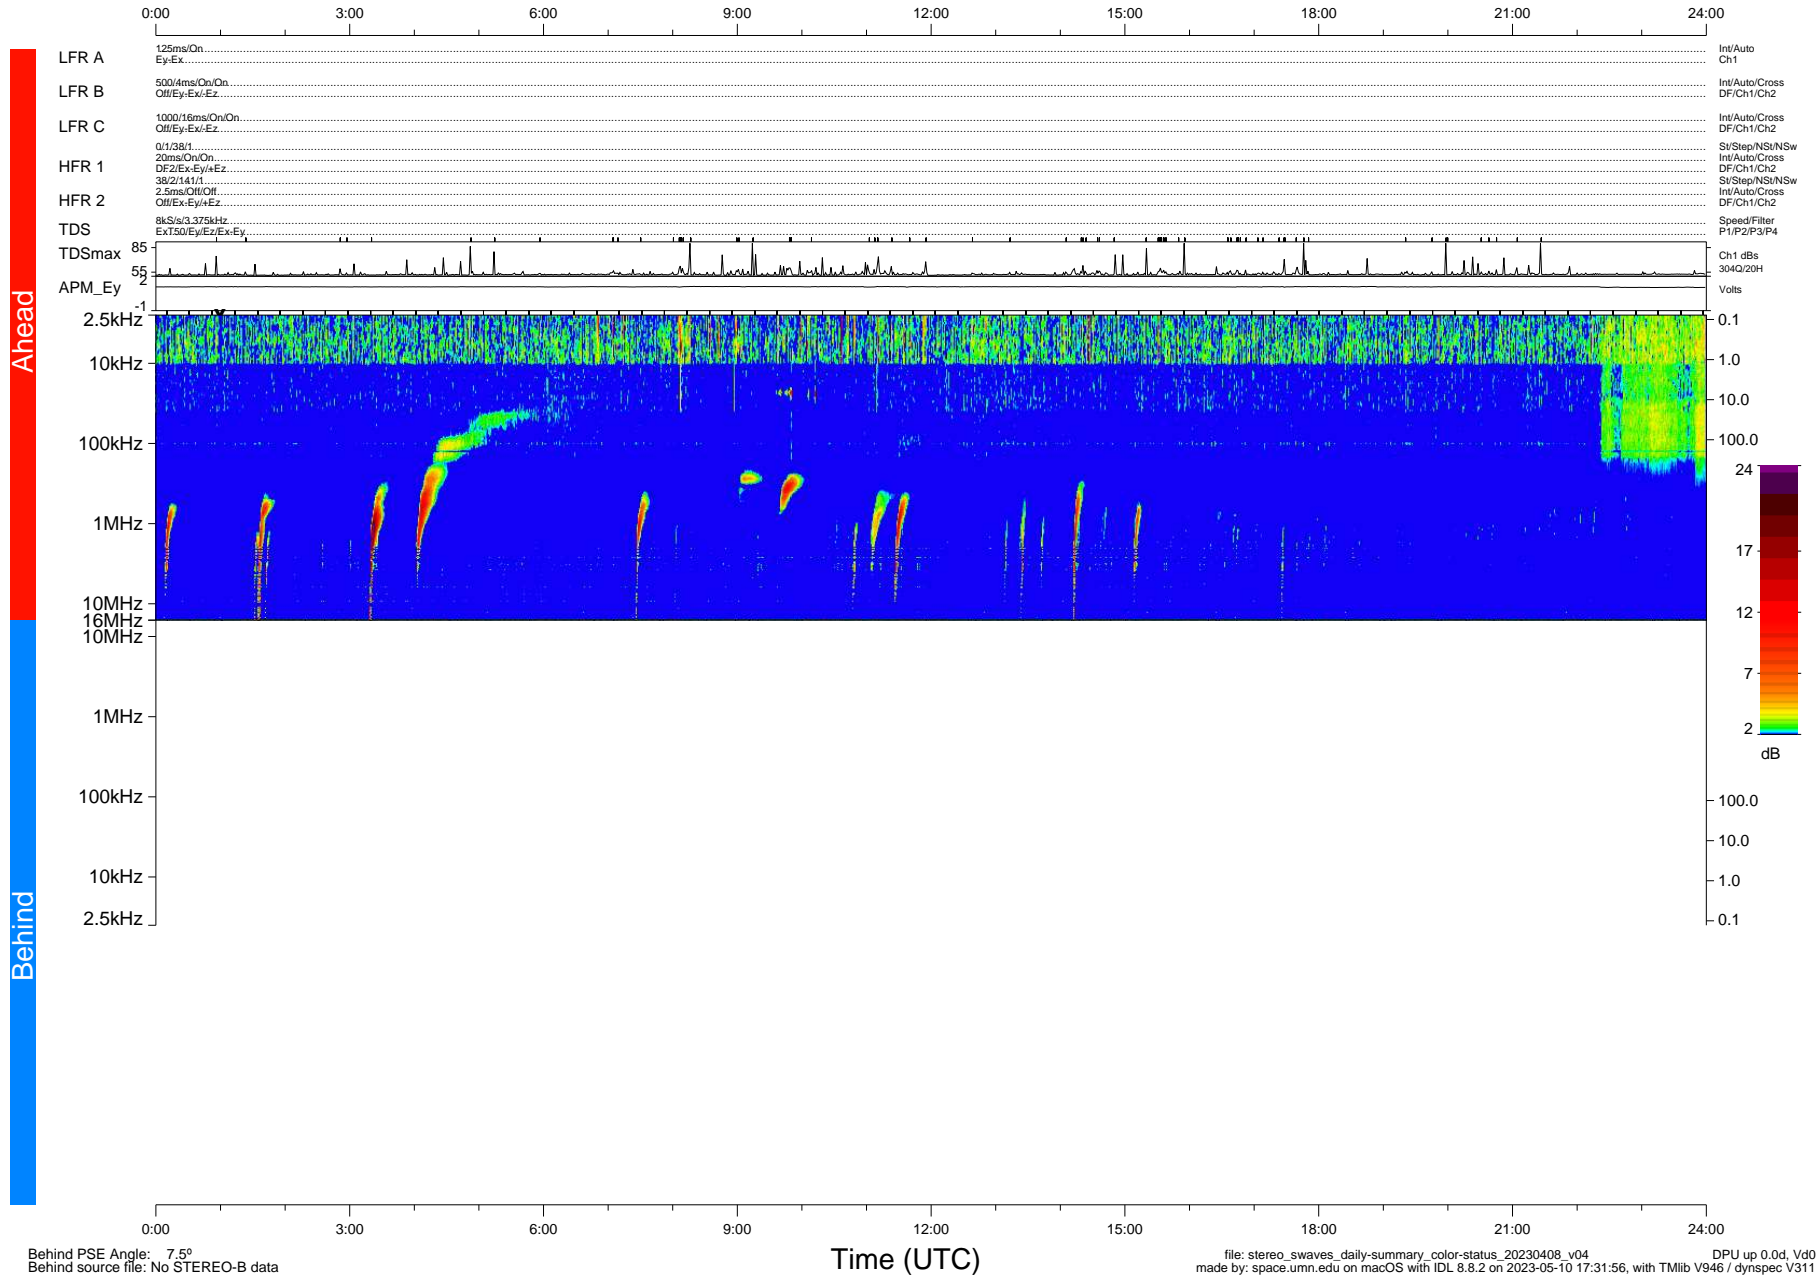

STEREO/WAVES Daily Summary - 08-Apr-2023 (DOY 098)

Ahead source file: swaves_ahead_2023_098_1_05.fin (Recovery: 100.0% HK, 96% Pkts)
Ahead PSE Angle: -11.2°

DPU up 170.4d, V412d40

Behind PSE Angle: 7.5°
Behind source file: No STEREO-B data