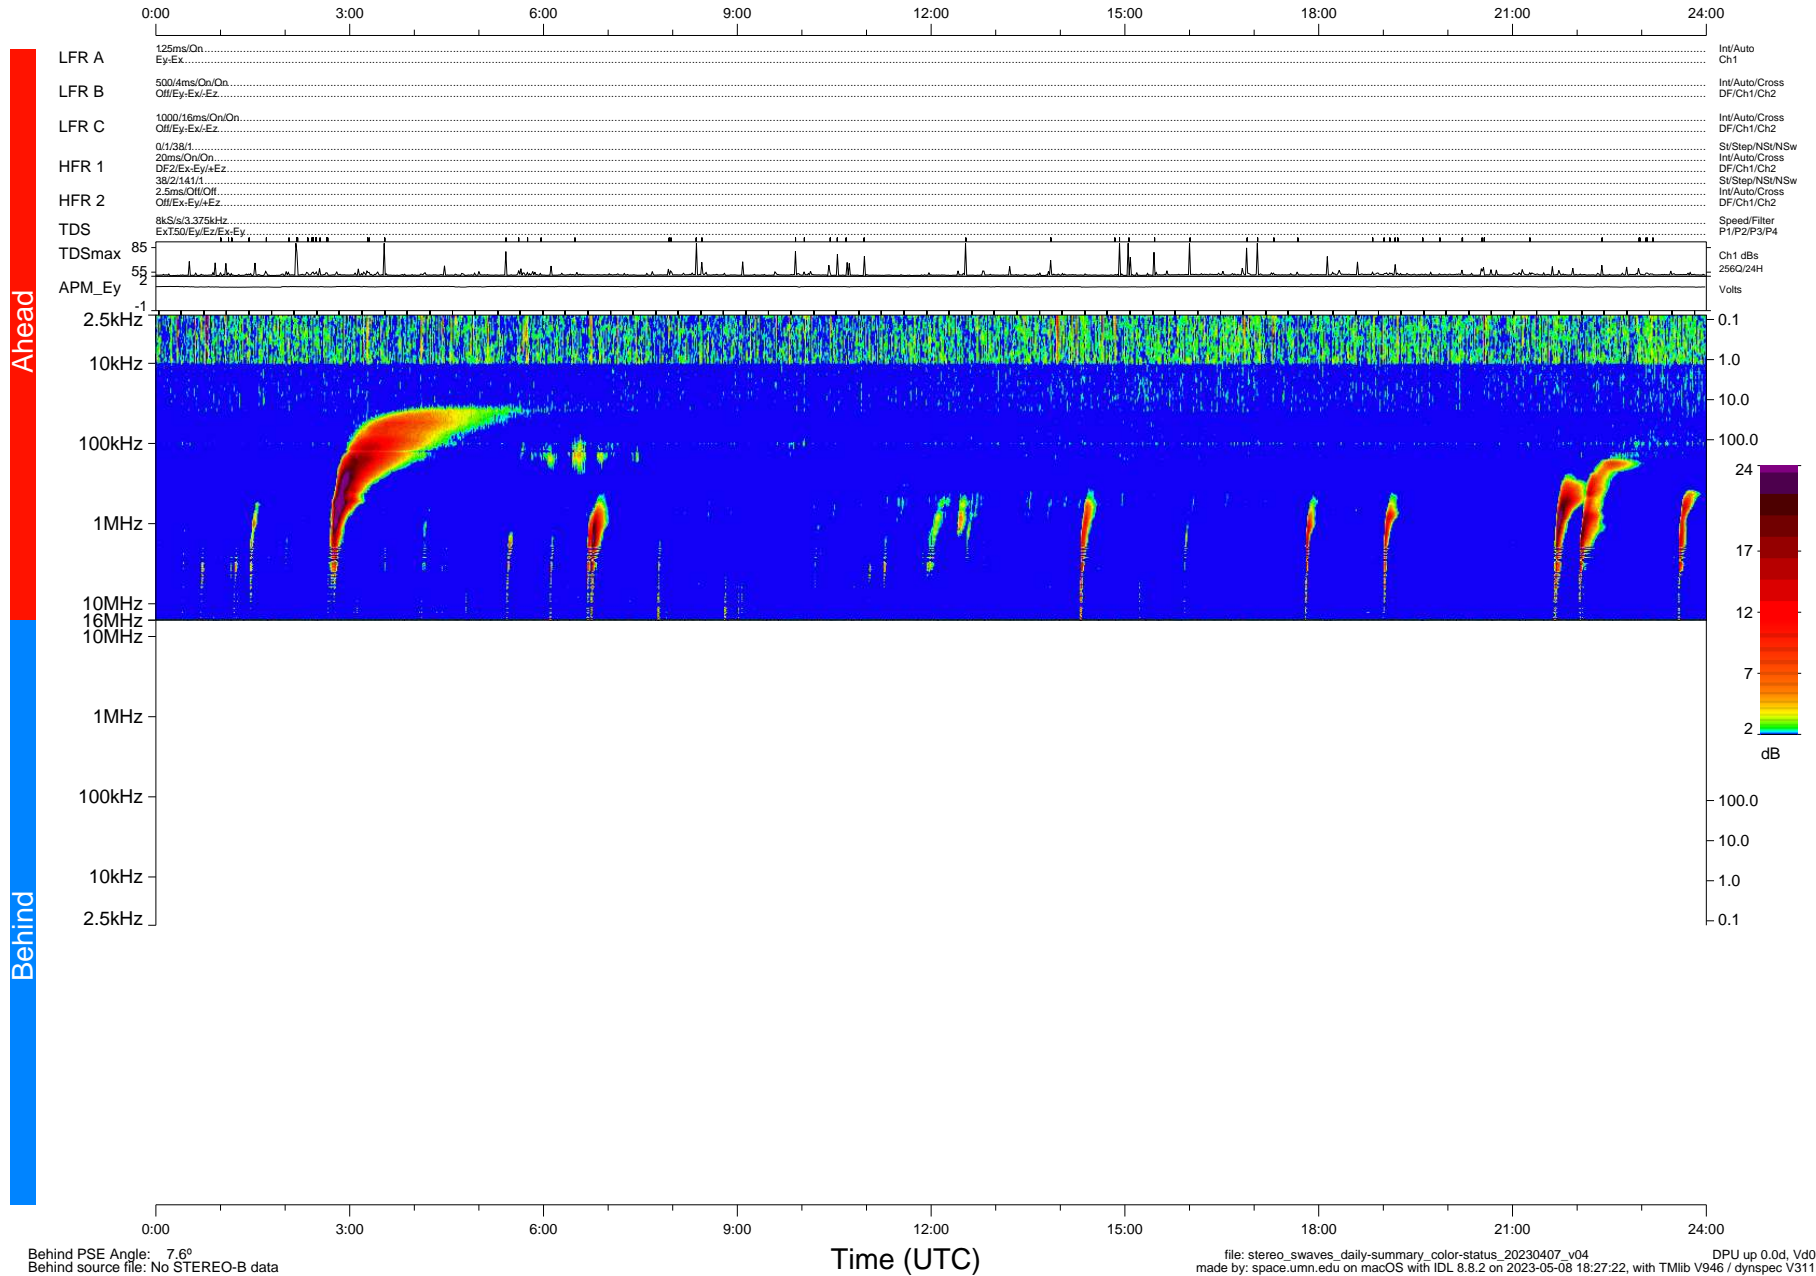

STEREO/WAVES Daily Summary - 07-Apr-2023 (DOY 097)

Ahead source file: swaves_ahead_2023_097_1_05.fin (Recovery: 100.0% HK, 90% Pkts)
Ahead PSE Angle: -11.3°

DPU up 169.4d, V412d40

Behind PSE Angle: 7.6°
Behind source file: No STEREO-B data

Time (UTC)