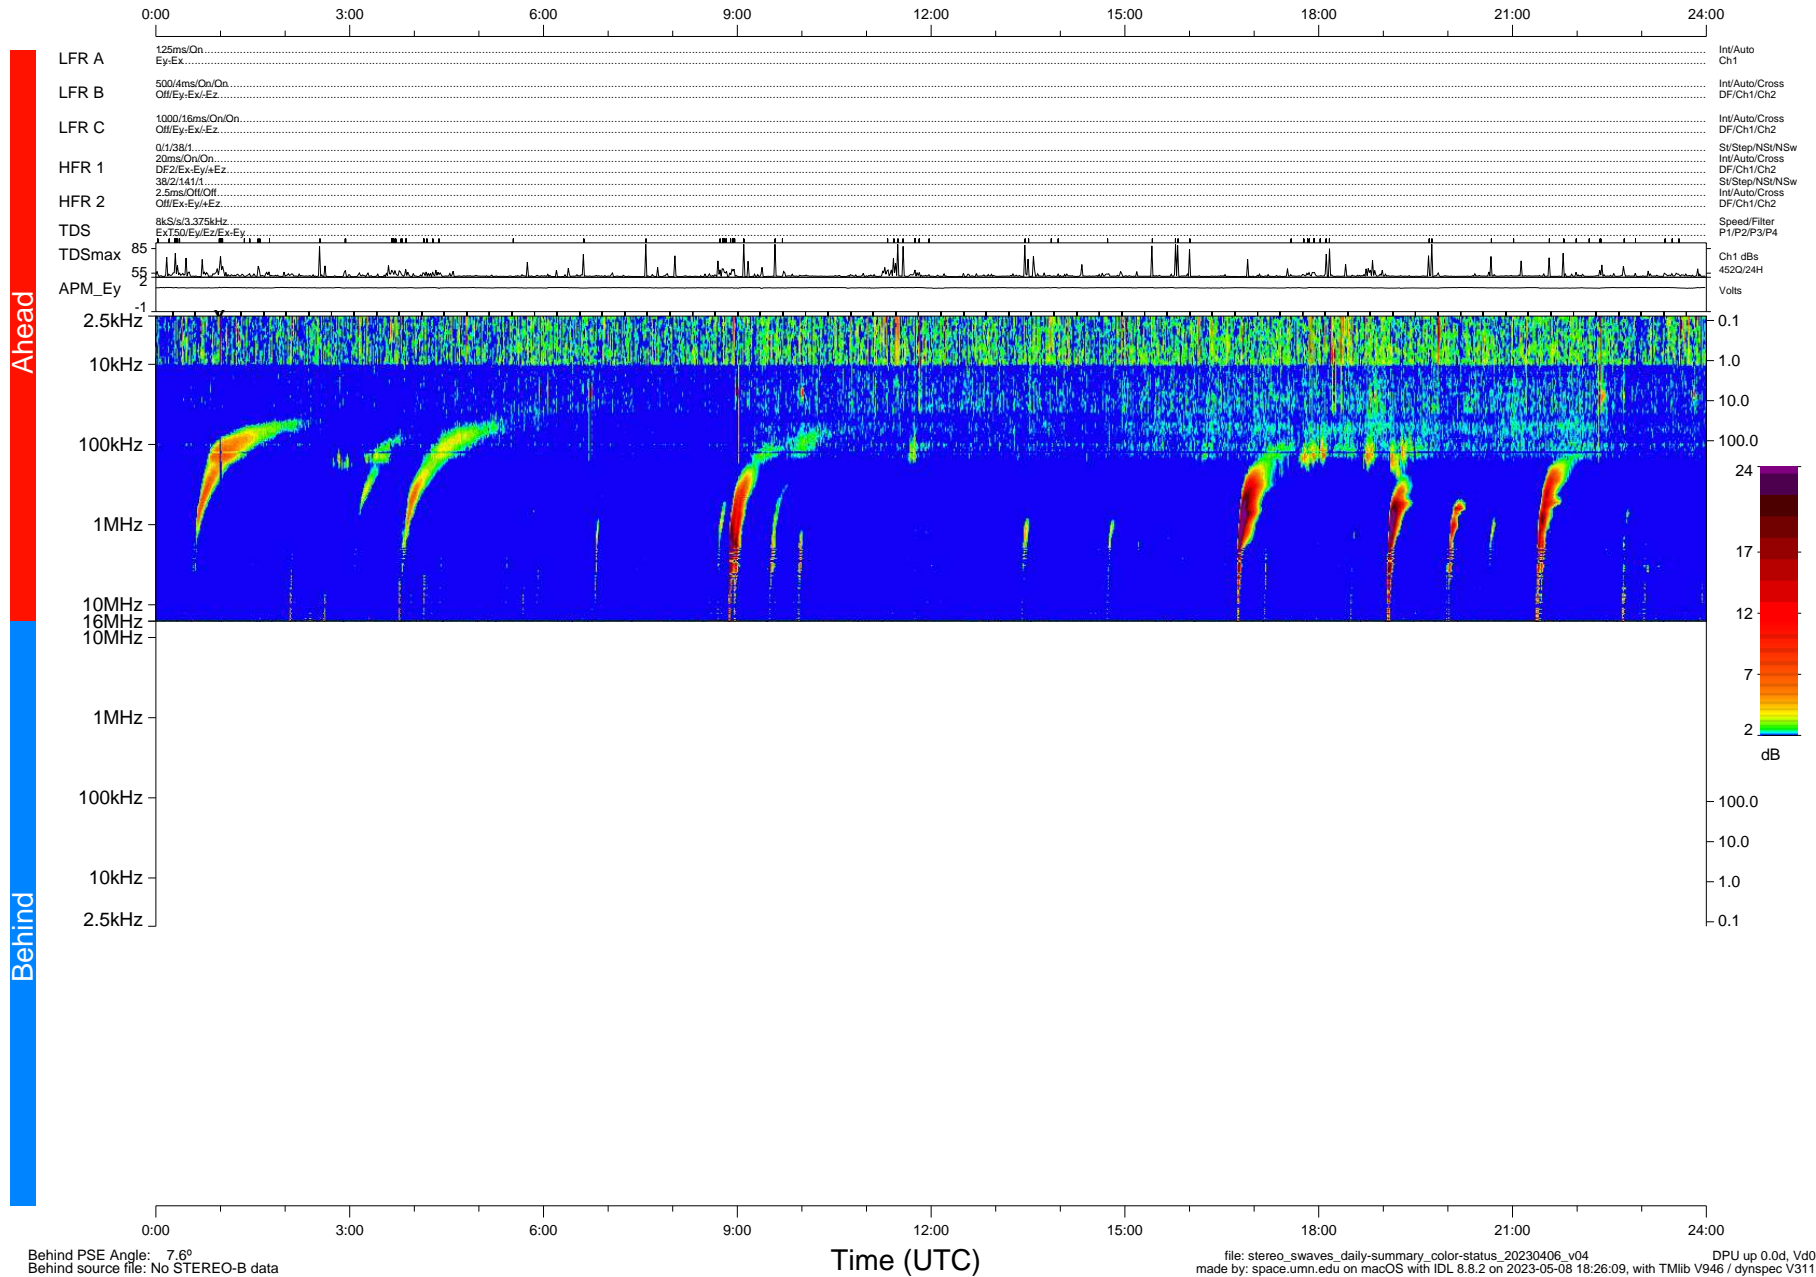

STEREO/WAVES Daily Summary - 06-Apr-2023 (DOY 096)

Ahead source file: swaves_ahead_2023_096_1_05.fin (Recovery: 100.0% HK, 119% Pkts)
 Ahead PSE Angle: -11.3°

DPU up 168.4d, V412d40

Behind PSE Angle: 7.6°
 Behind source file: No STEREO-B data

file: stereo_swaves_daily-summary_color-status_20230406_v04
 made by: space.umn.edu on macOS with IDL 8.8.2 on 2023-05-08 18:26:09, with TMLib V946 / dynspec V311
 DPU up 0.0d, Vd0