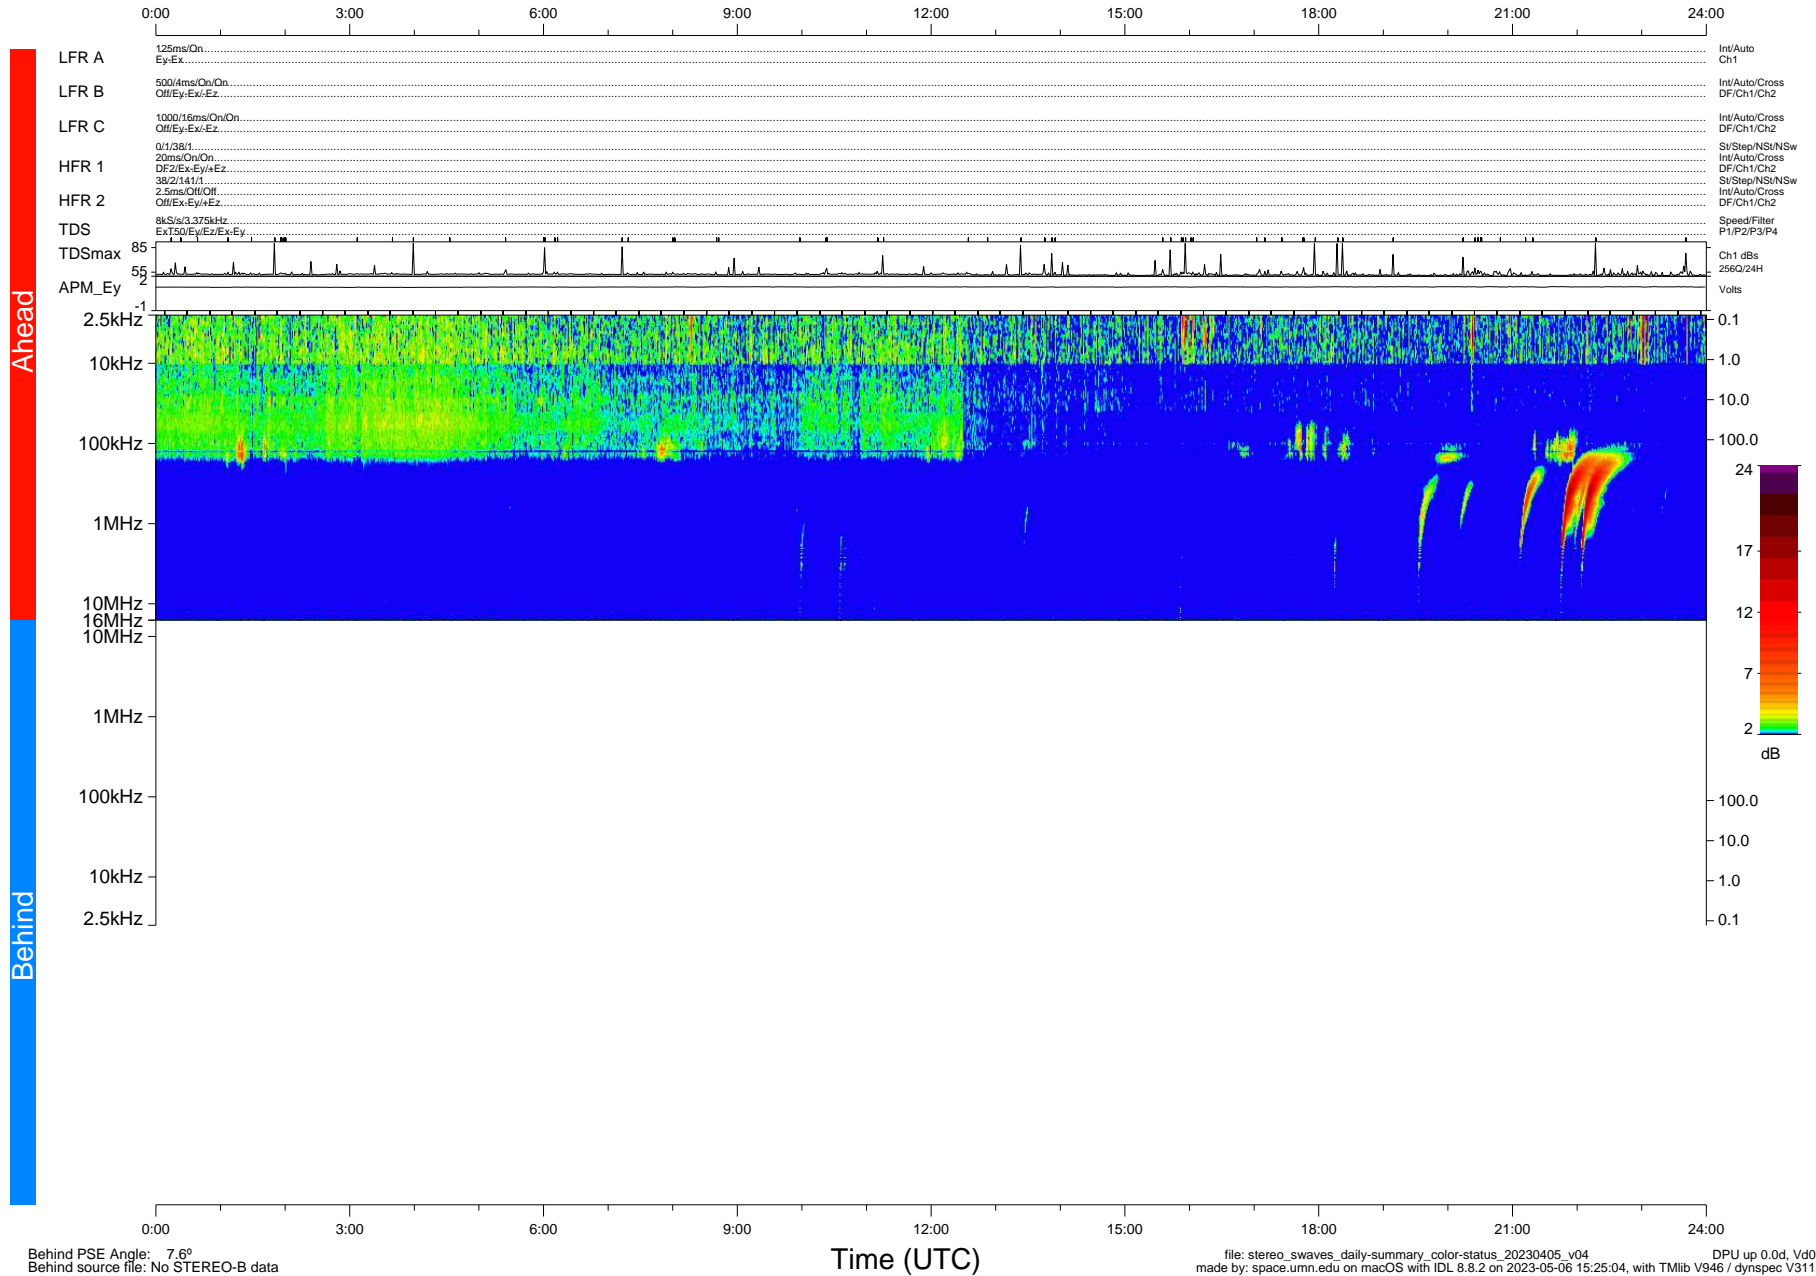

STEREO/WAVES Daily Summary - 05-Apr-2023 (DOY 095)

Ahead source file: swaves_ahead_2023_095_1_05.fin (Recovery: 100.0% HK, 90% PKts)
Ahead PSE Angle: -11.4°

DPU up 167.4d, V412d40

Behind PSE Angle: 7.6°
Behind source file: No STEREO-B data