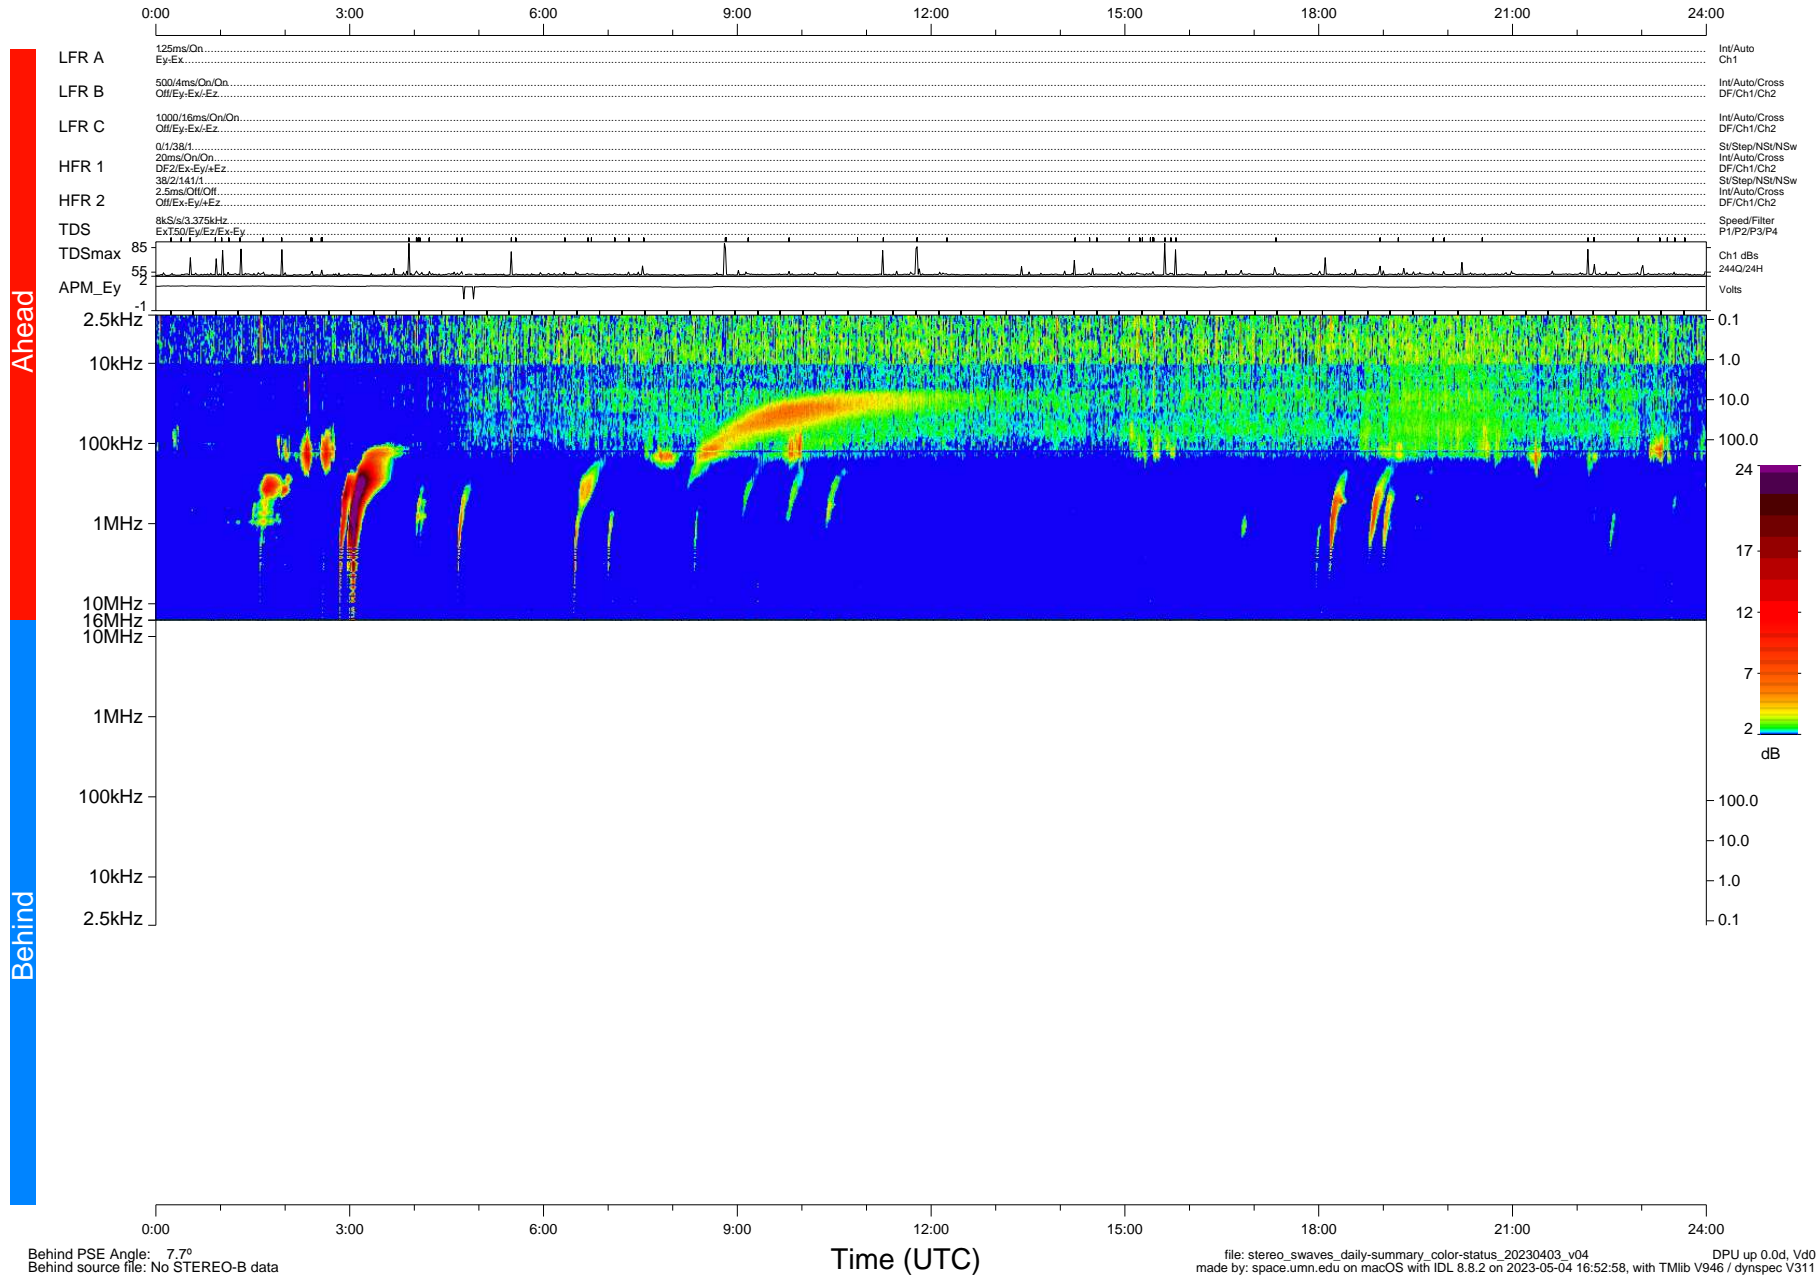

STEREO/WAVES Daily Summary - 03-Apr-2023 (DOY 093)

Ahead source file: swaves_ahead_2023_093_1_05.fin (Recovery: 100.1% HK, 88% PKts)
 Ahead PSE Angle: -11.5°

DPU up 165.4d, V412d40

Behind PSE Angle: 7.7°
 Behind source file: No STEREO-B data

file: stereo_swaves_daily-summary_color-status_20230403_v04 DPU up 0.0d, Vd0
 made by: space.umn.edu on macOS with IDL 8.8.2 on 2023-05-04 16:52:58, with Tlib V946 / dynspec V311