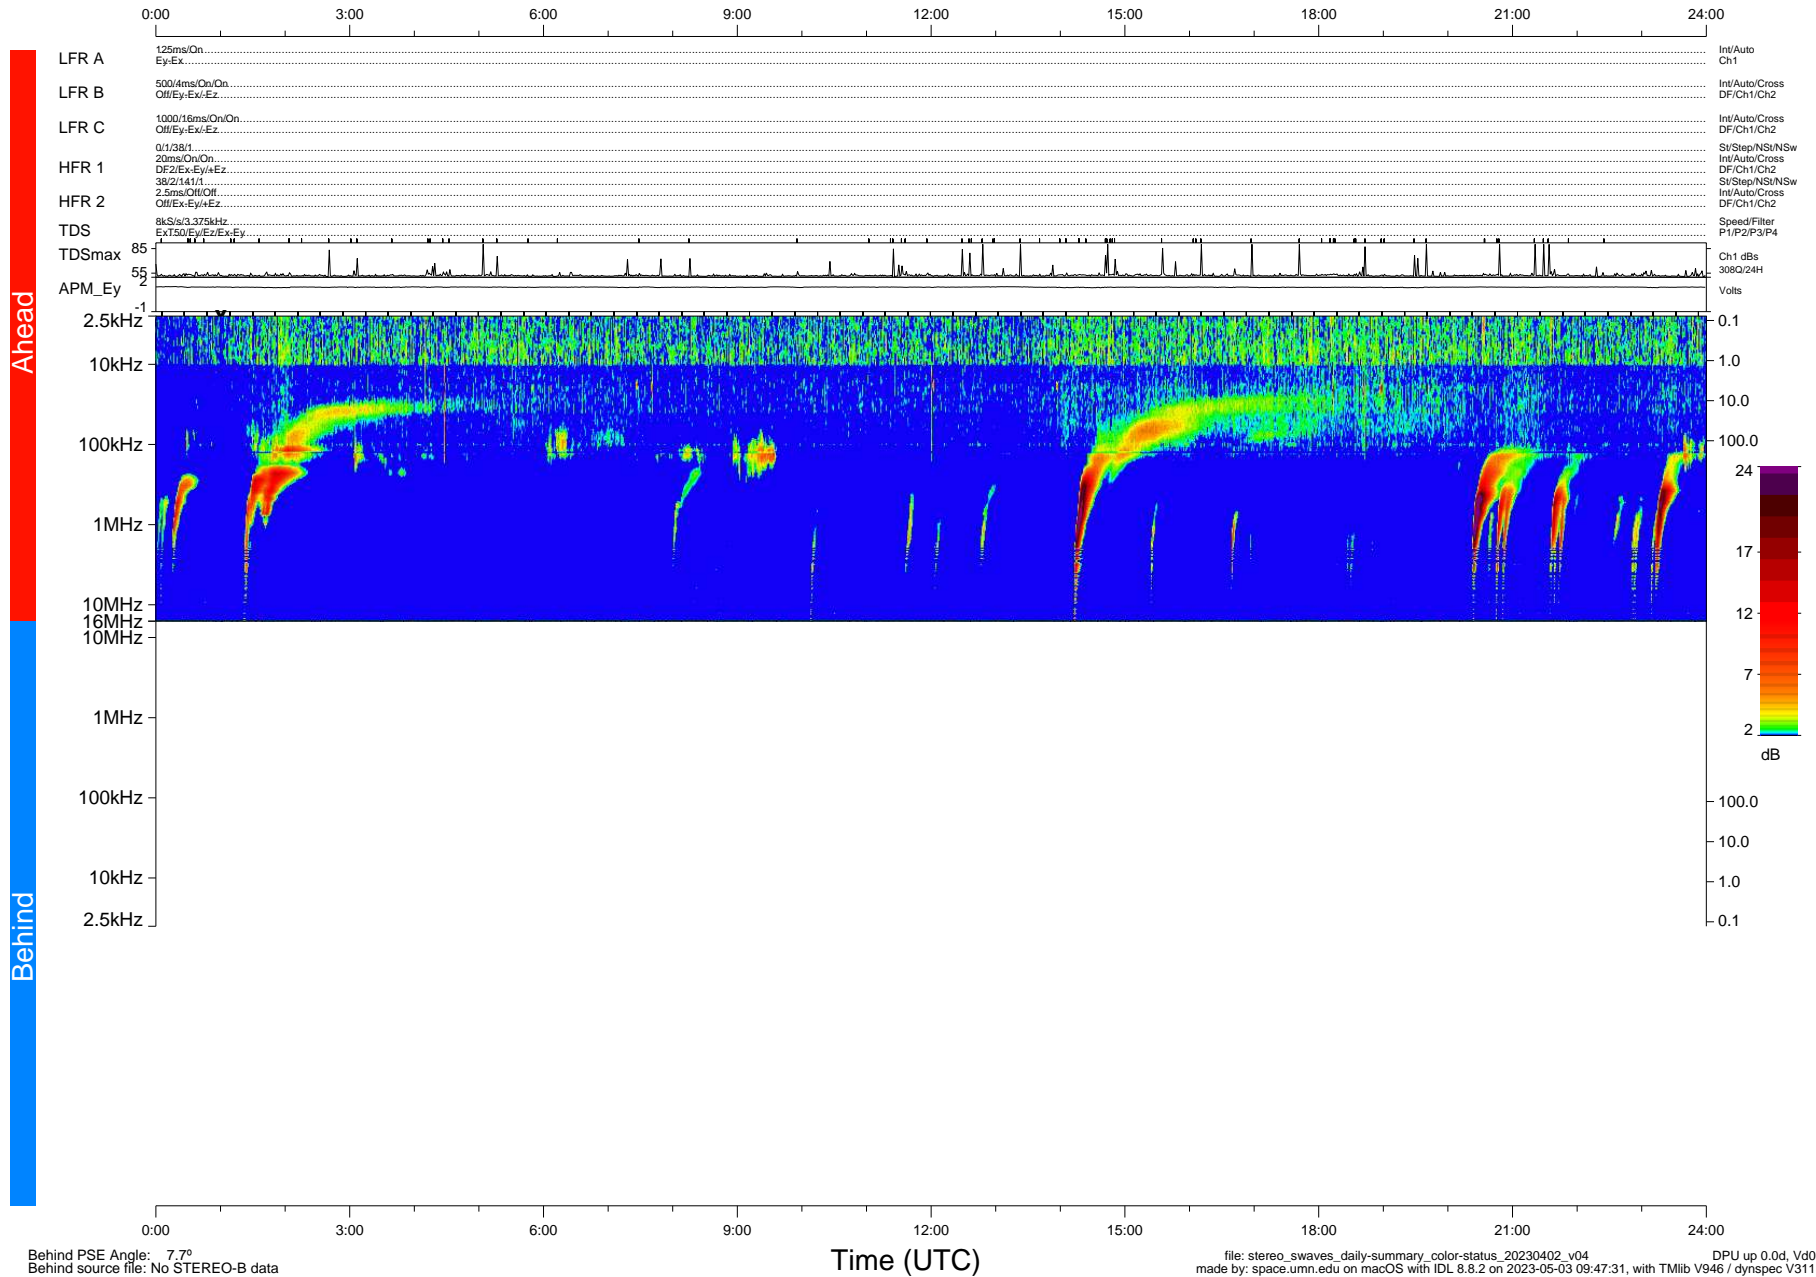

# STEREO/WAVES Daily Summary - 02-Apr-2023 (DOY 092)

Ahead source file: swaves\_ahead\_2023\_092\_1\_05.fin (Recovery: 100.0% HK, 98% Pkts)  
 Ahead PSE Angle: -11.6°

DPU up 164.4d, V412d40

Behind PSE Angle: 7.7°  
 Behind source file: No STEREO-B data

Time (UTC)

file: stereo\_swaves\_daily-summary\_color-status\_20230402\_v04 DPU up 0.0d, Vd0  
 made by: space.umn.edu on macOS with IDL 8.8.2 on 2023-05-03 09:47:31, with Tlib V946 / dynspec V311