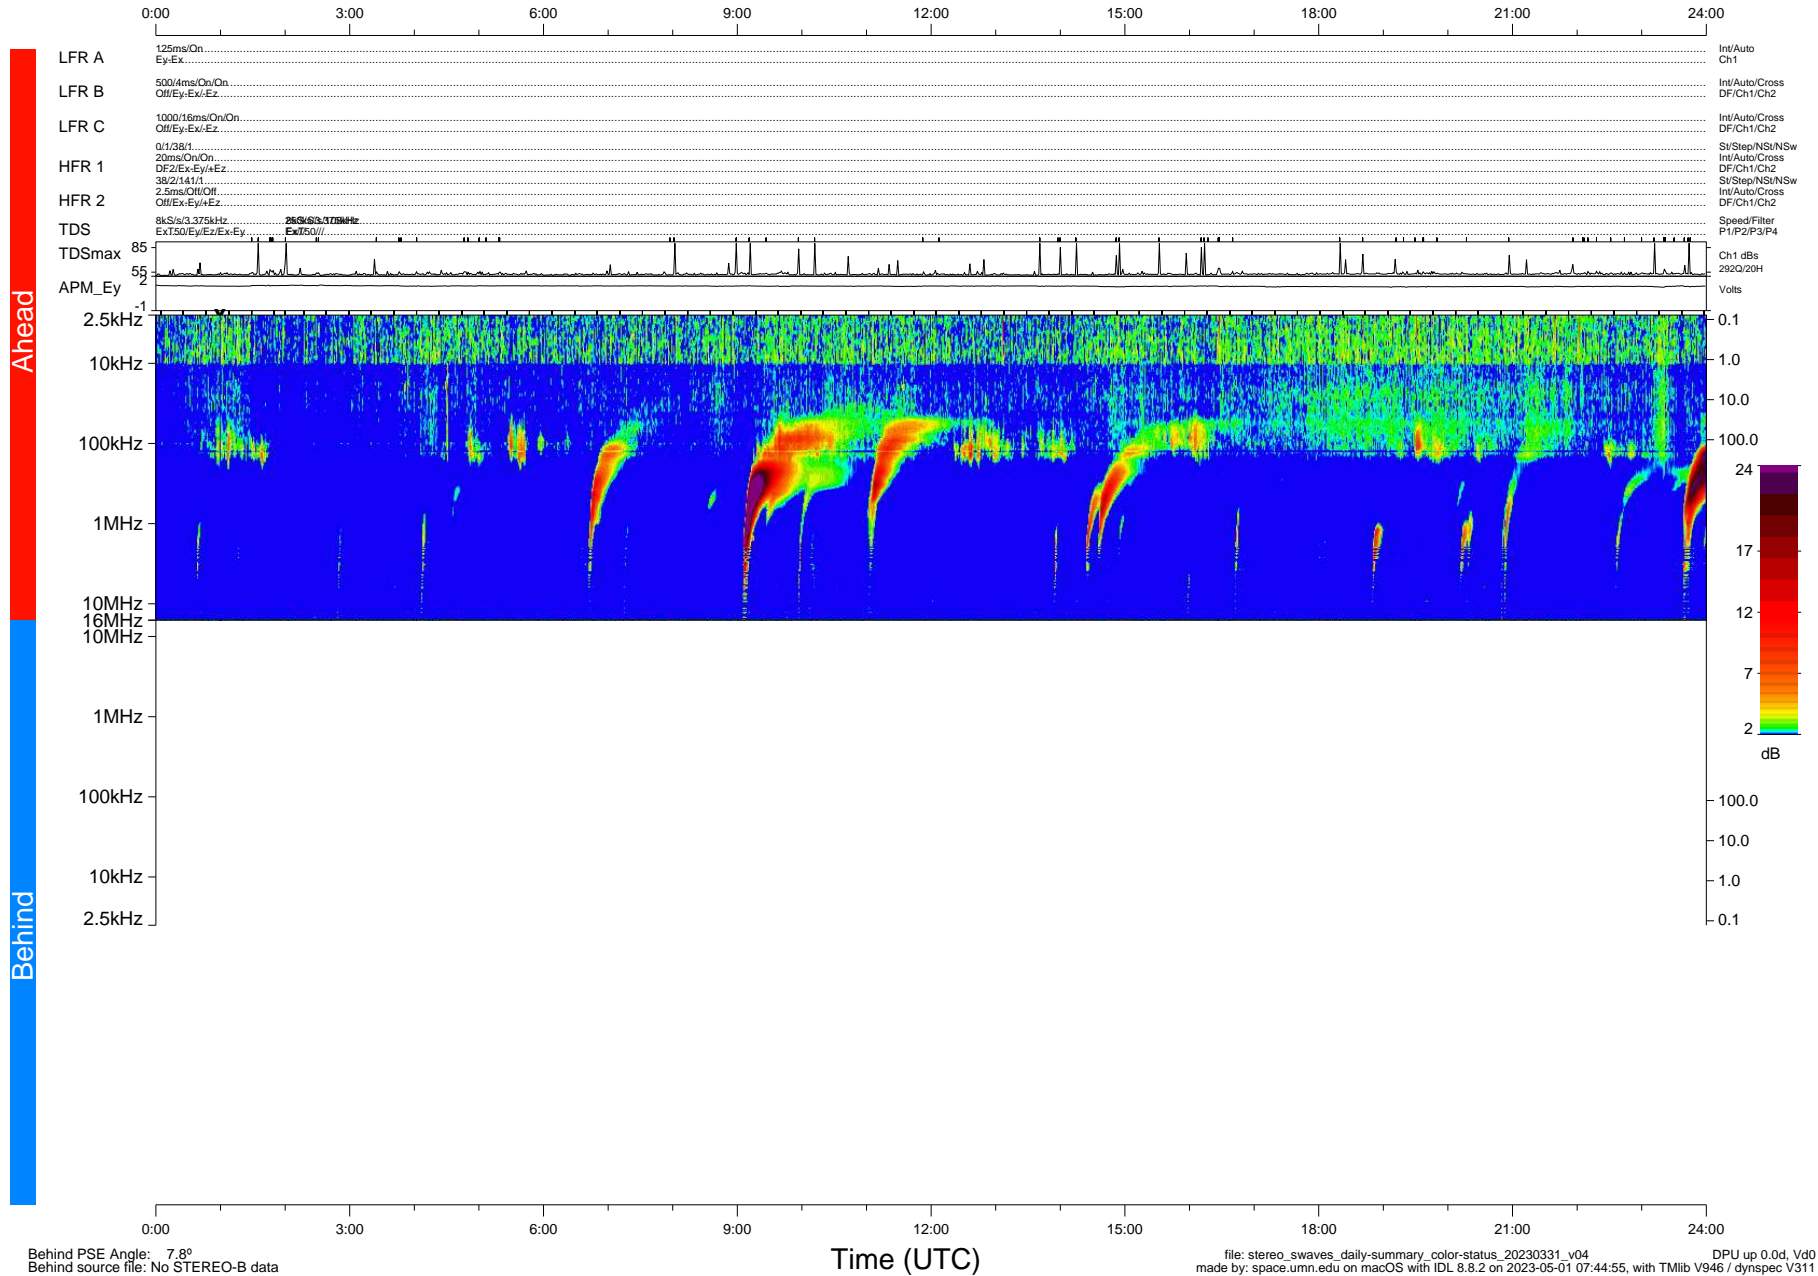

STEREO/WAVES Daily Summary - 31-Mar-2023 (DOY 090)

Ahead source file: swaves_ahead_2023_090_1_05.fin (Recovery: 100.0% HK, 94% Pkts)
 Ahead PSE Angle: -11.6°

DPU up 162.4d, V412d40

Behind PSE Angle: 7.8°
 Behind source file: No STEREO-B data

file: stereo_swaves_daily-summary_color-status_20230331_v04
 made by: space.umn.edu on macOS with IDL 8.8.2 on 2023-05-01 07:44:55, with Tlib V946 / dynspec V311
 DPU up 0.0d, Vd0