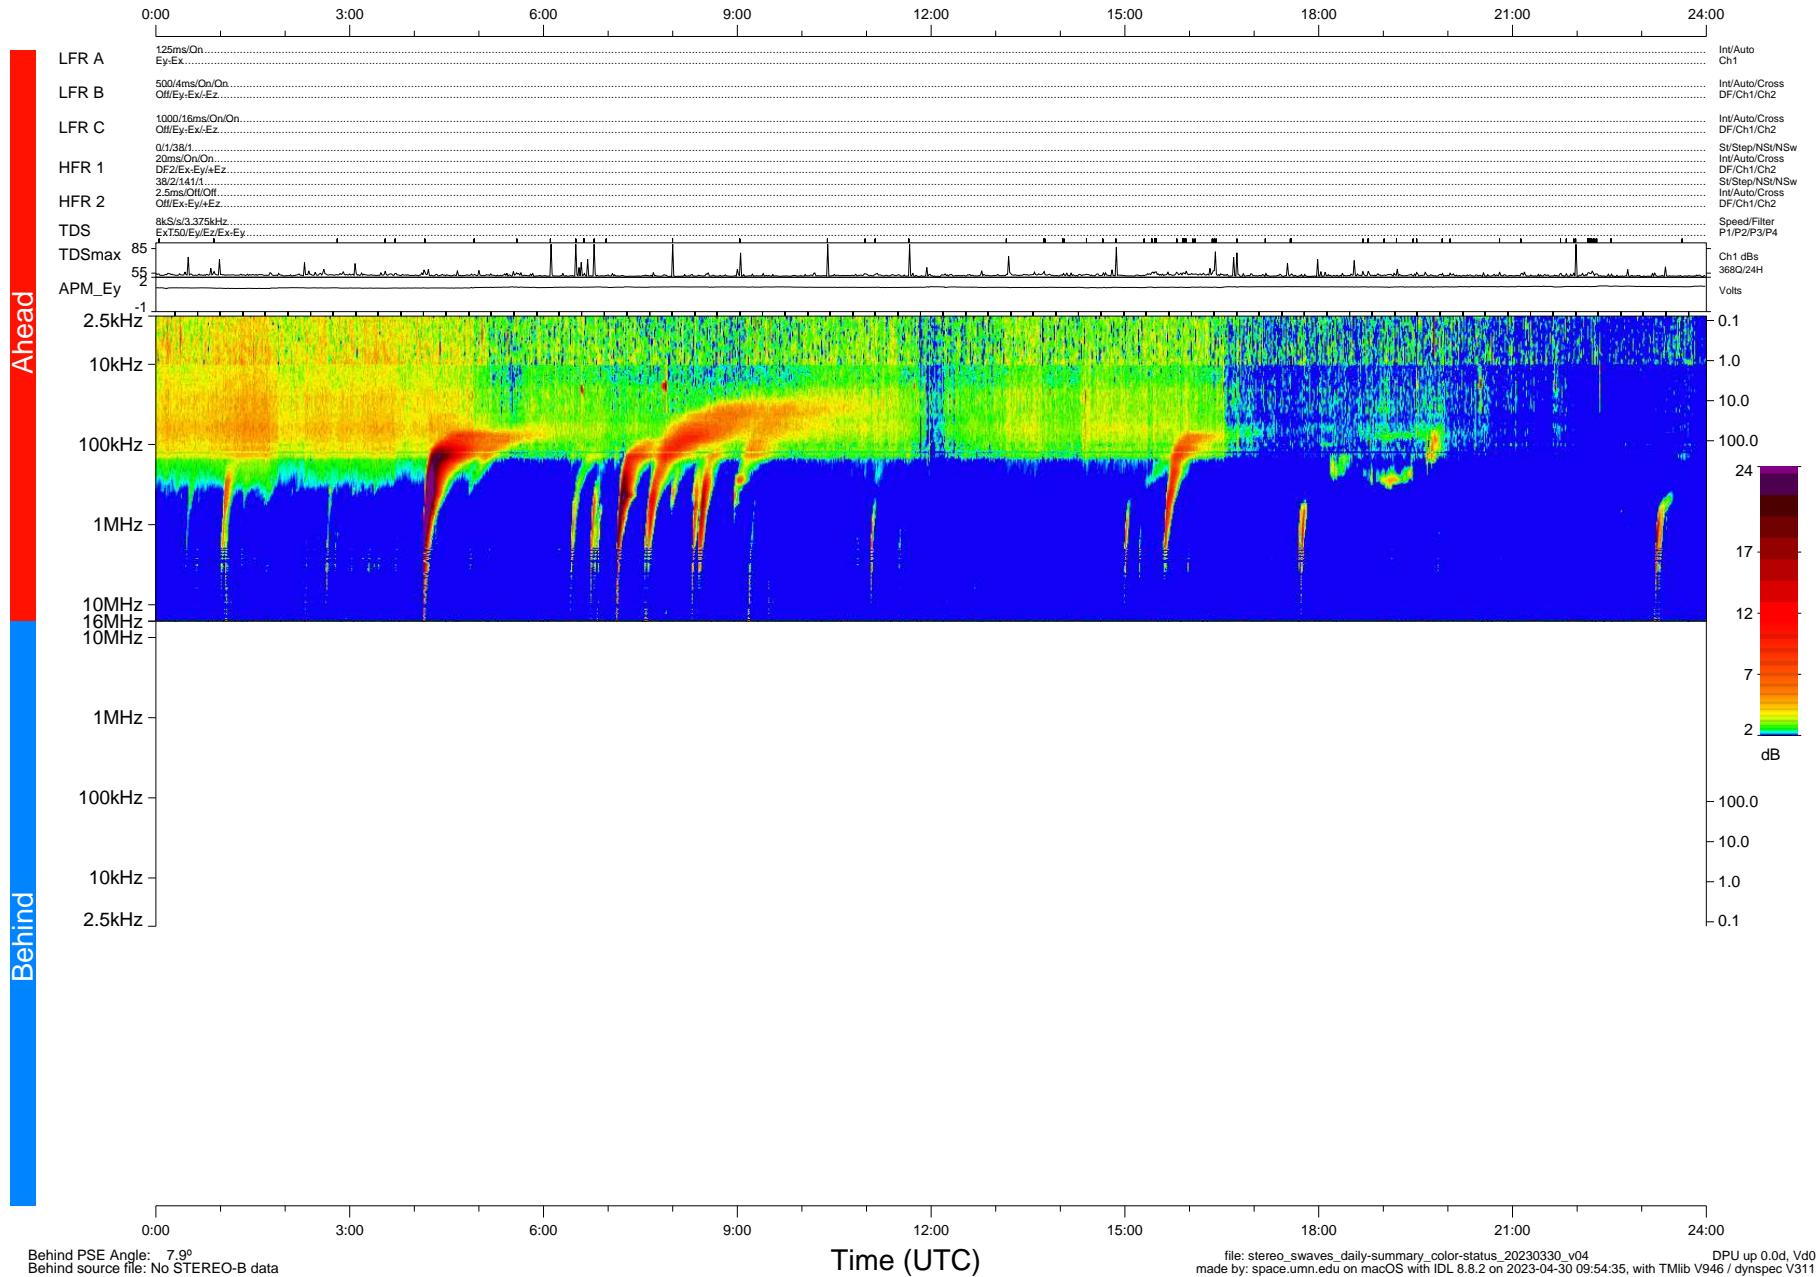

STEREO/WAVES Daily Summary - 30-Mar-2023 (DOY 089)

Ahead source file: swaves_ahead_2023_089_1_05.fin (Recovery: 100.0% HK, 106% Pkts)
 Ahead PSE Angle: -11.7°

DPU up 161.4d, V412d40

Behind PSE Angle: 7.9°
 Behind source file: No STEREO-B data

file: stereo_swaves_daily-summary_color-status_20230330_v04 DPU up 0.0d, Vd0
 made by: space.umn.edu on macOS with IDL 8.8.2 on 2023-04-30 09:54:35, with Tlib V946 / dynspec V311