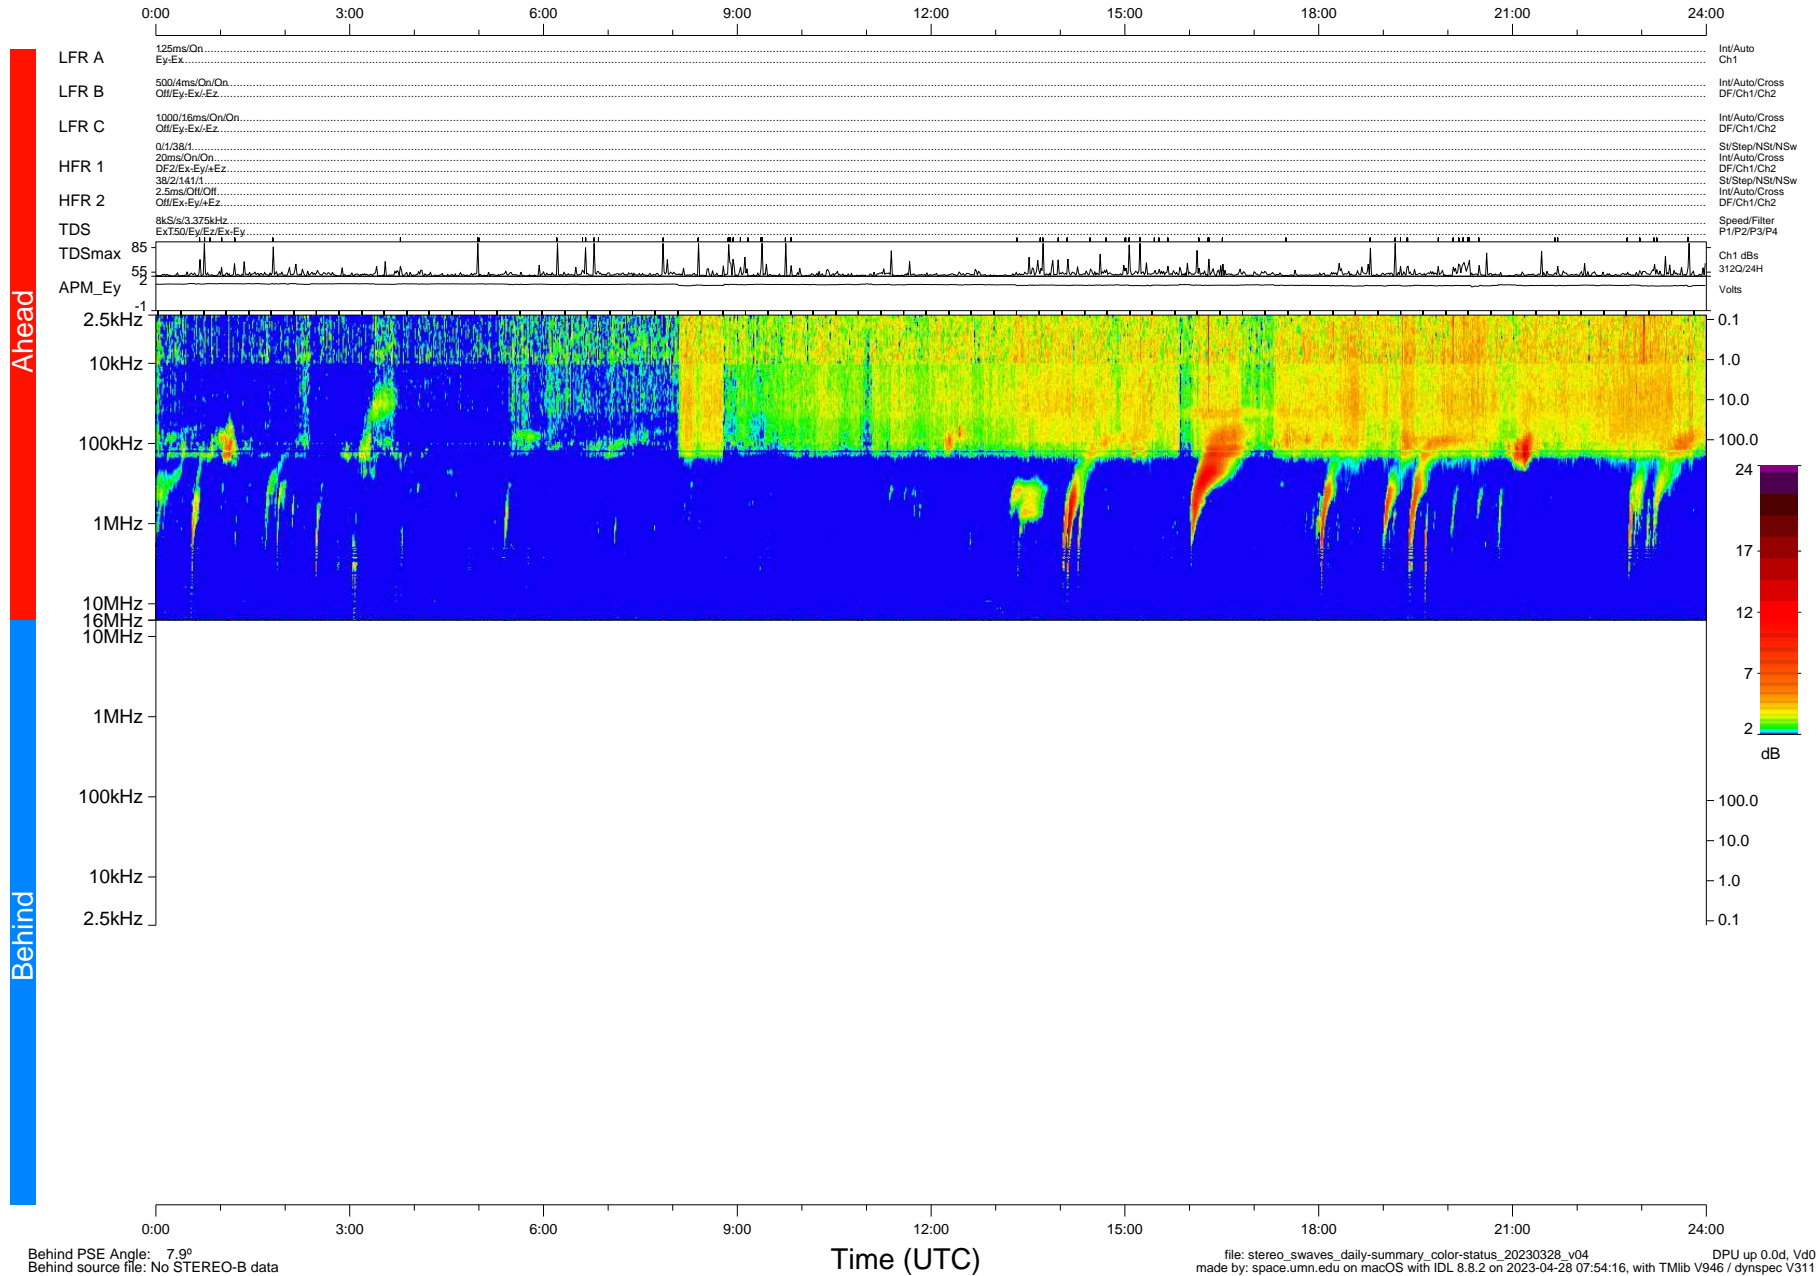

# STEREO/WAVES Daily Summary - 28-Mar-2023 (DOY 087)

Ahead source file: swaves\_ahead\_2023\_087\_1\_05.fin (Recovery: 100.0% HK, 98% Pkts)  
 Ahead PSE Angle:  $-11.8^\circ$

DPU up 159.4d, V412d40

Behind PSE Angle:  $7.9^\circ$   
 Behind source file: No STEREO-B data

file: stereo\_swaves\_daily-summary\_color-status\_20230328\_v04  
 made by: space.umn.edu on macOS with IDL 8.8.2 on 2023-04-28 07:54:16, with Tlib V946 / dynspec V311  
 DPU up 0.0d, Vd0