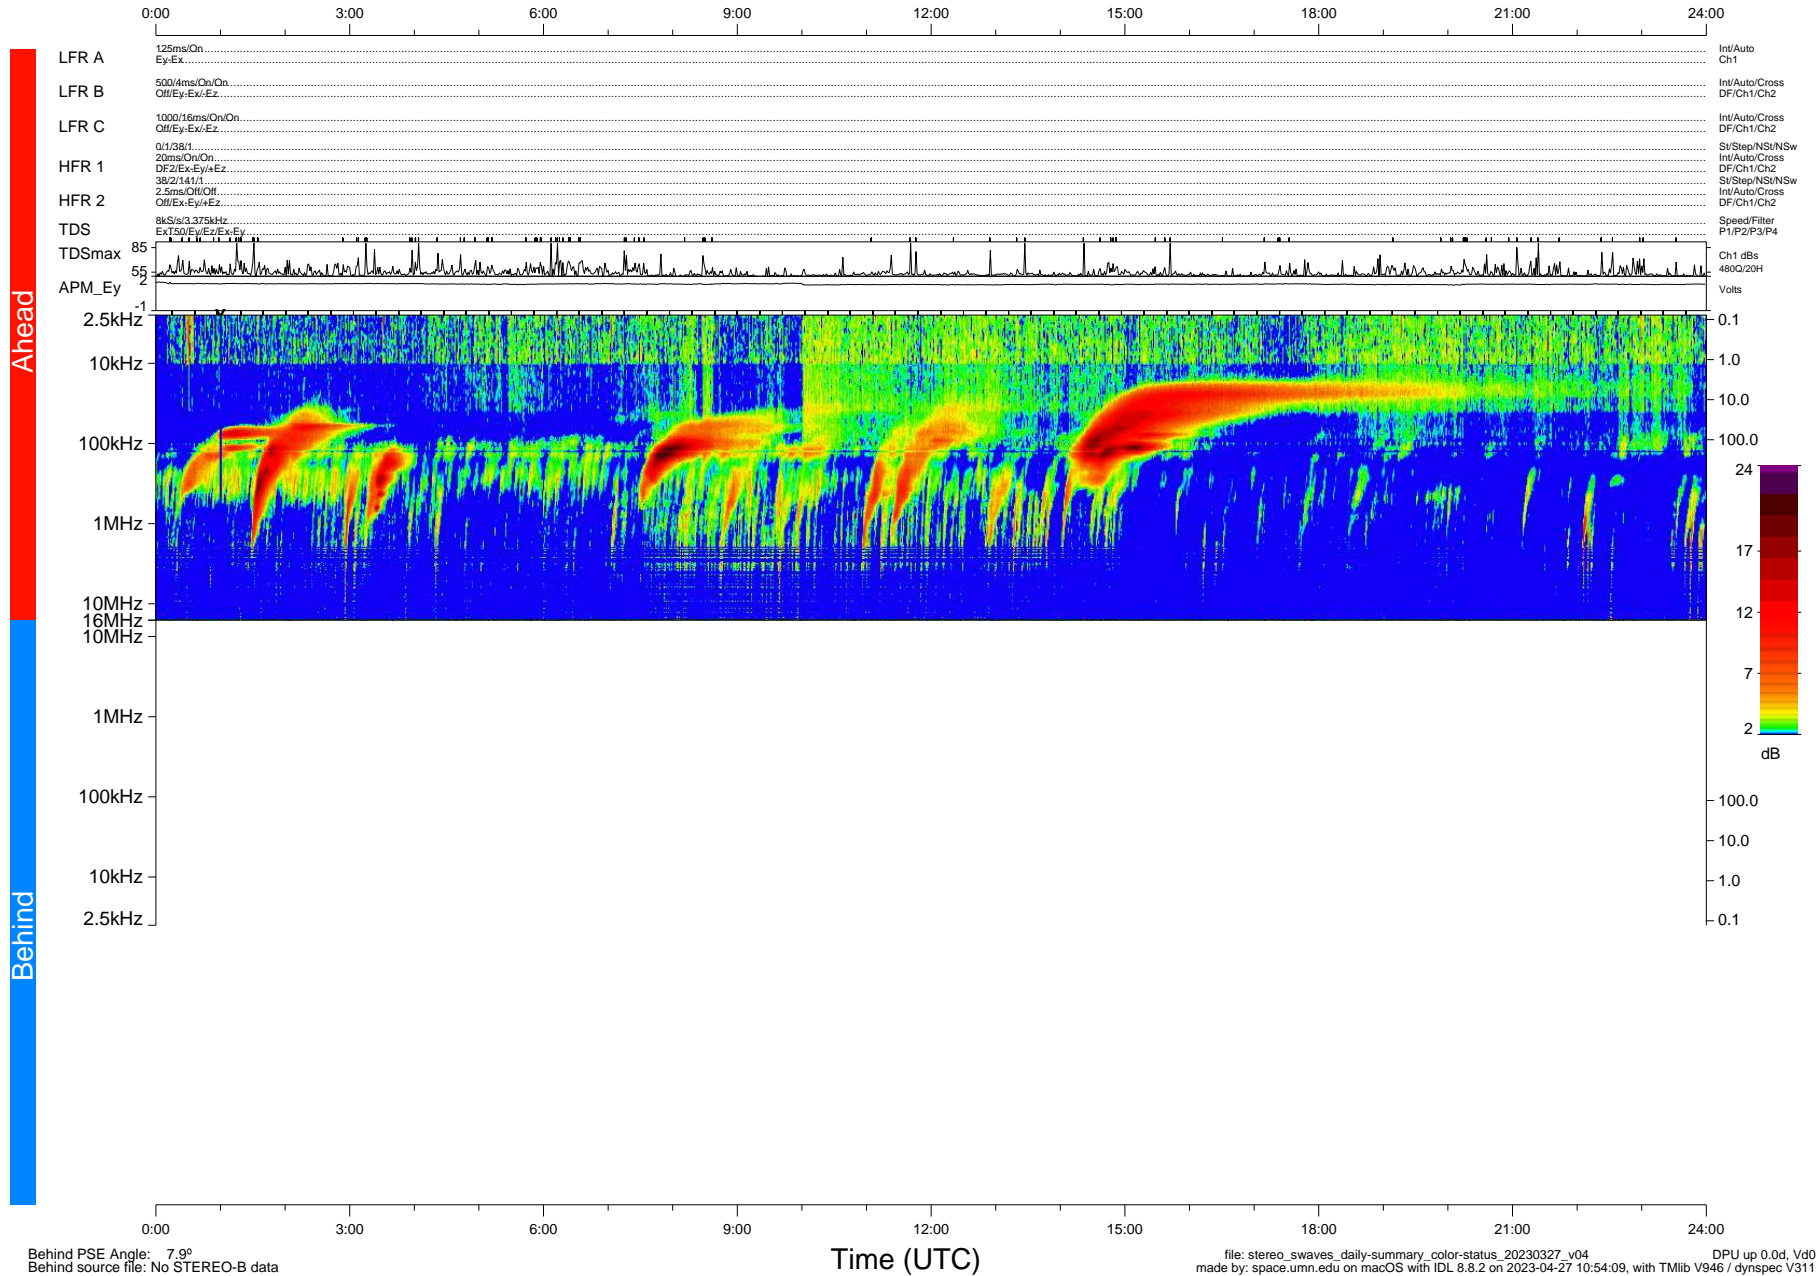

STEREO/WAVES Daily Summary - 27-Mar-2023 (DOY 086)

Ahead source file: swaves_ahead_2023_086_1_05.fin (Recovery: 100.0% HK, 122% Pkts)
 Ahead PSE Angle: -11.9°

DPU up 158.4d, V412d40

Behind PSE Angle: 7.9°
 Behind source file: No STEREO-B data

Time (UTC)

file: stereo_swaves_daily-summary_color-status_20230327_v04 DPU up 0.0d, Vd0
 made by: space.umn.edu on macOS with IDL 8.8.2 on 2023-04-27 10:54:09, with Tlib V946 / dynspec V311