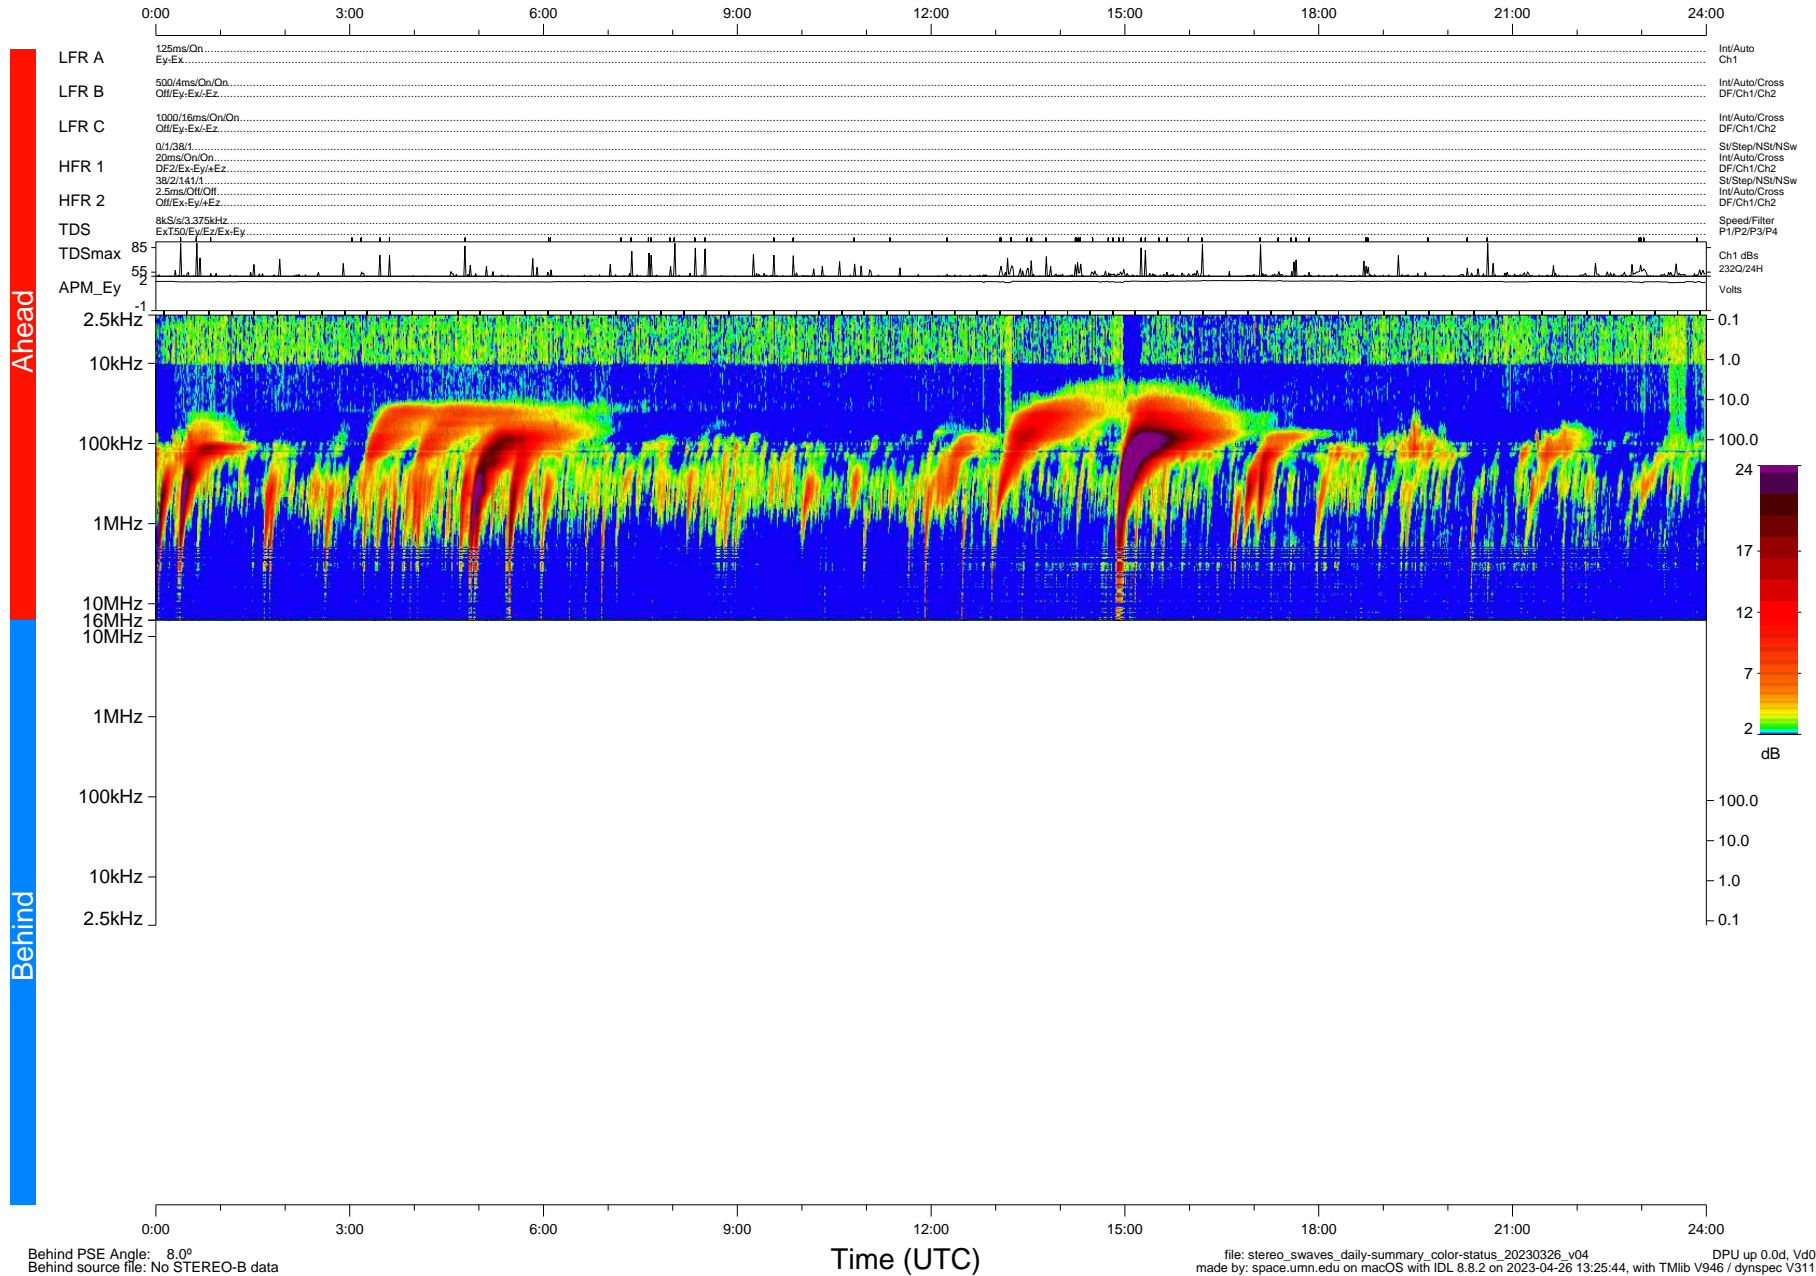

# STEREO/WAVES Daily Summary - 26-Mar-2023 (DOY 085)

Ahead source file: swaves\_ahead\_2023\_085\_1\_05.fin (Recovery: 100.0% HK, 86% Pkts)  
 Ahead PSE Angle:  $-11.9^\circ$

DPU up 157.4d, V412d40

Behind PSE Angle:  $8.0^\circ$   
 Behind source file: No STEREO-B data

Time (UTC)

file: stereo\_swaves\_daily-summary\_color-status\_20230326\_v04 DPU up 0.0d, Vd0  
 made by: space.umn.edu on macOS with IDL 8.8.2 on 2023-04-26 13:25:44, with Tlib V946 / dynspec V311