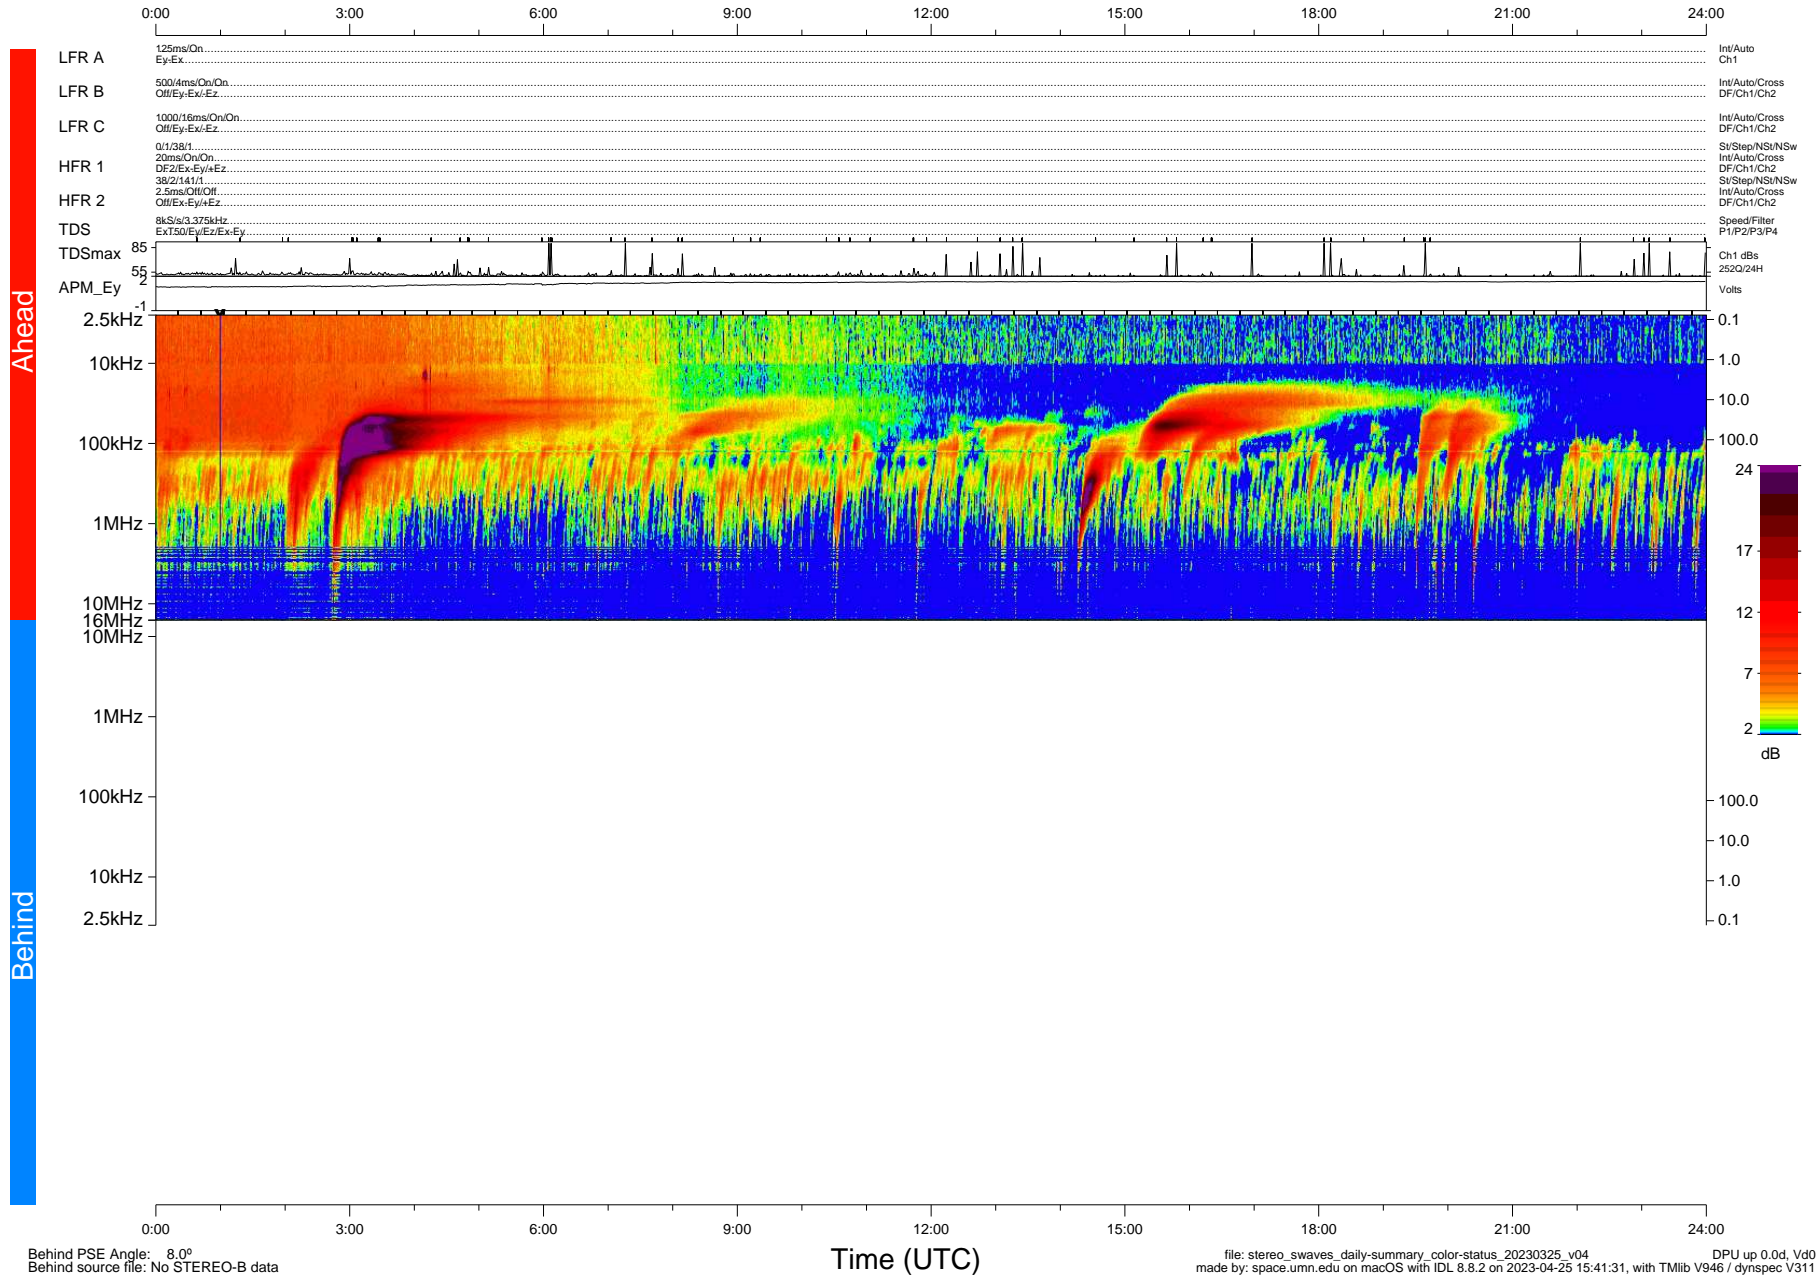

STEREO/WAVES Daily Summary - 25-Mar-2023 (DOY 084)

Ahead source file: swaves_ahead_2023_084_1_05.fin (Recovery: 100.0% HK, 89% Pkts)
Ahead PSE Angle: -11.9°

DPU up 156.4d, V412d40

Behind PSE Angle: 8.0°
Behind source file: No STEREO-B data