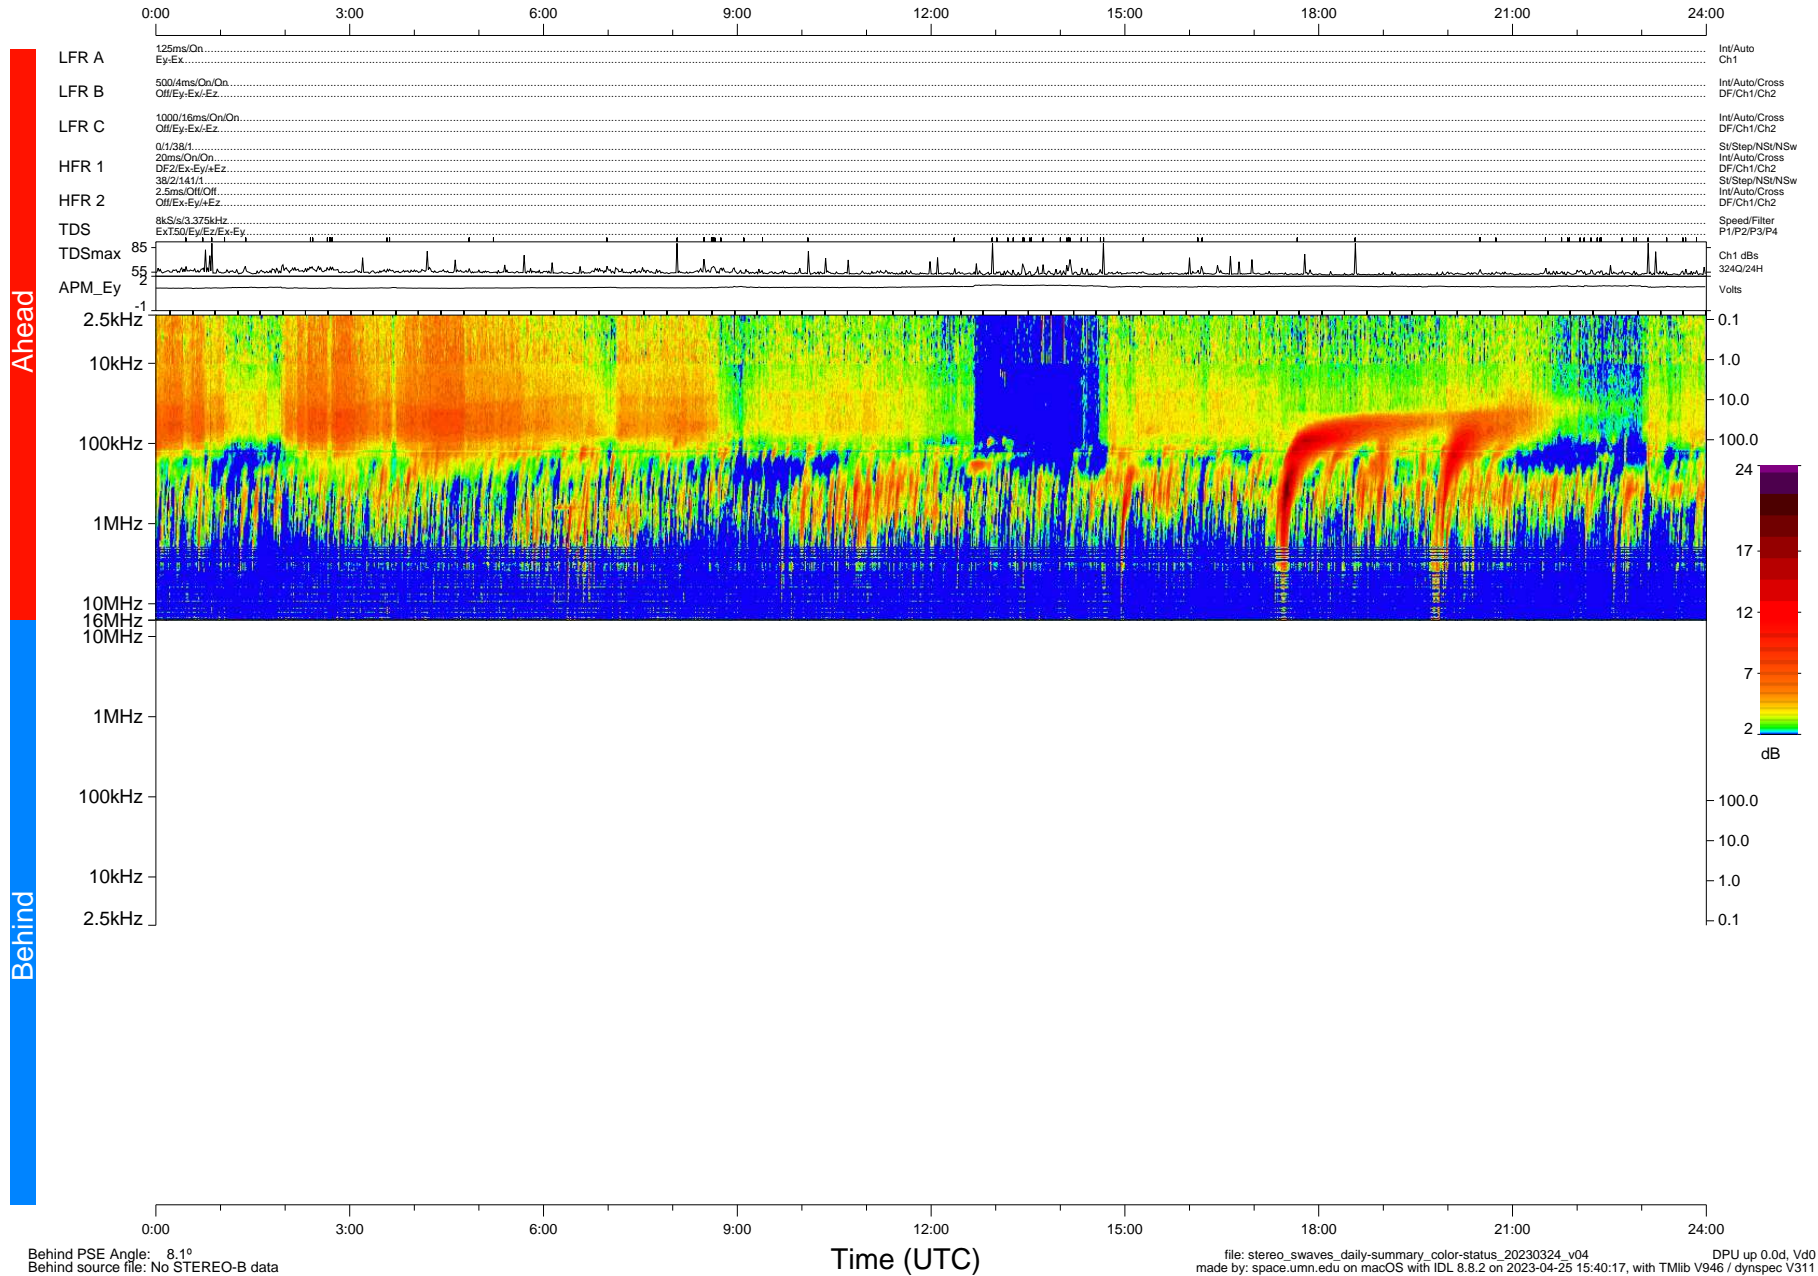

# STEREO/WAVES Daily Summary - 24-Mar-2023 (DOY 083)

Ahead source file: swaves\_ahead\_2023\_083\_1\_05.fin (Recovery: 100.0% HK, 100% Pkts)  
 Ahead PSE Angle: -12.0°

DPU up 155.4d, V412d40

Behind PSE Angle: 8.1°  
 Behind source file: No STEREO-B data

file: stereo\_swaves\_daily-summary\_color-status\_20230324\_v04  
 made by: space.umn.edu on macOS with IDL 8.8.2 on 2023-04-25 15:40:17, with Tlib V946 / dynspec V311  
 DPU up 0.0d, Vd0