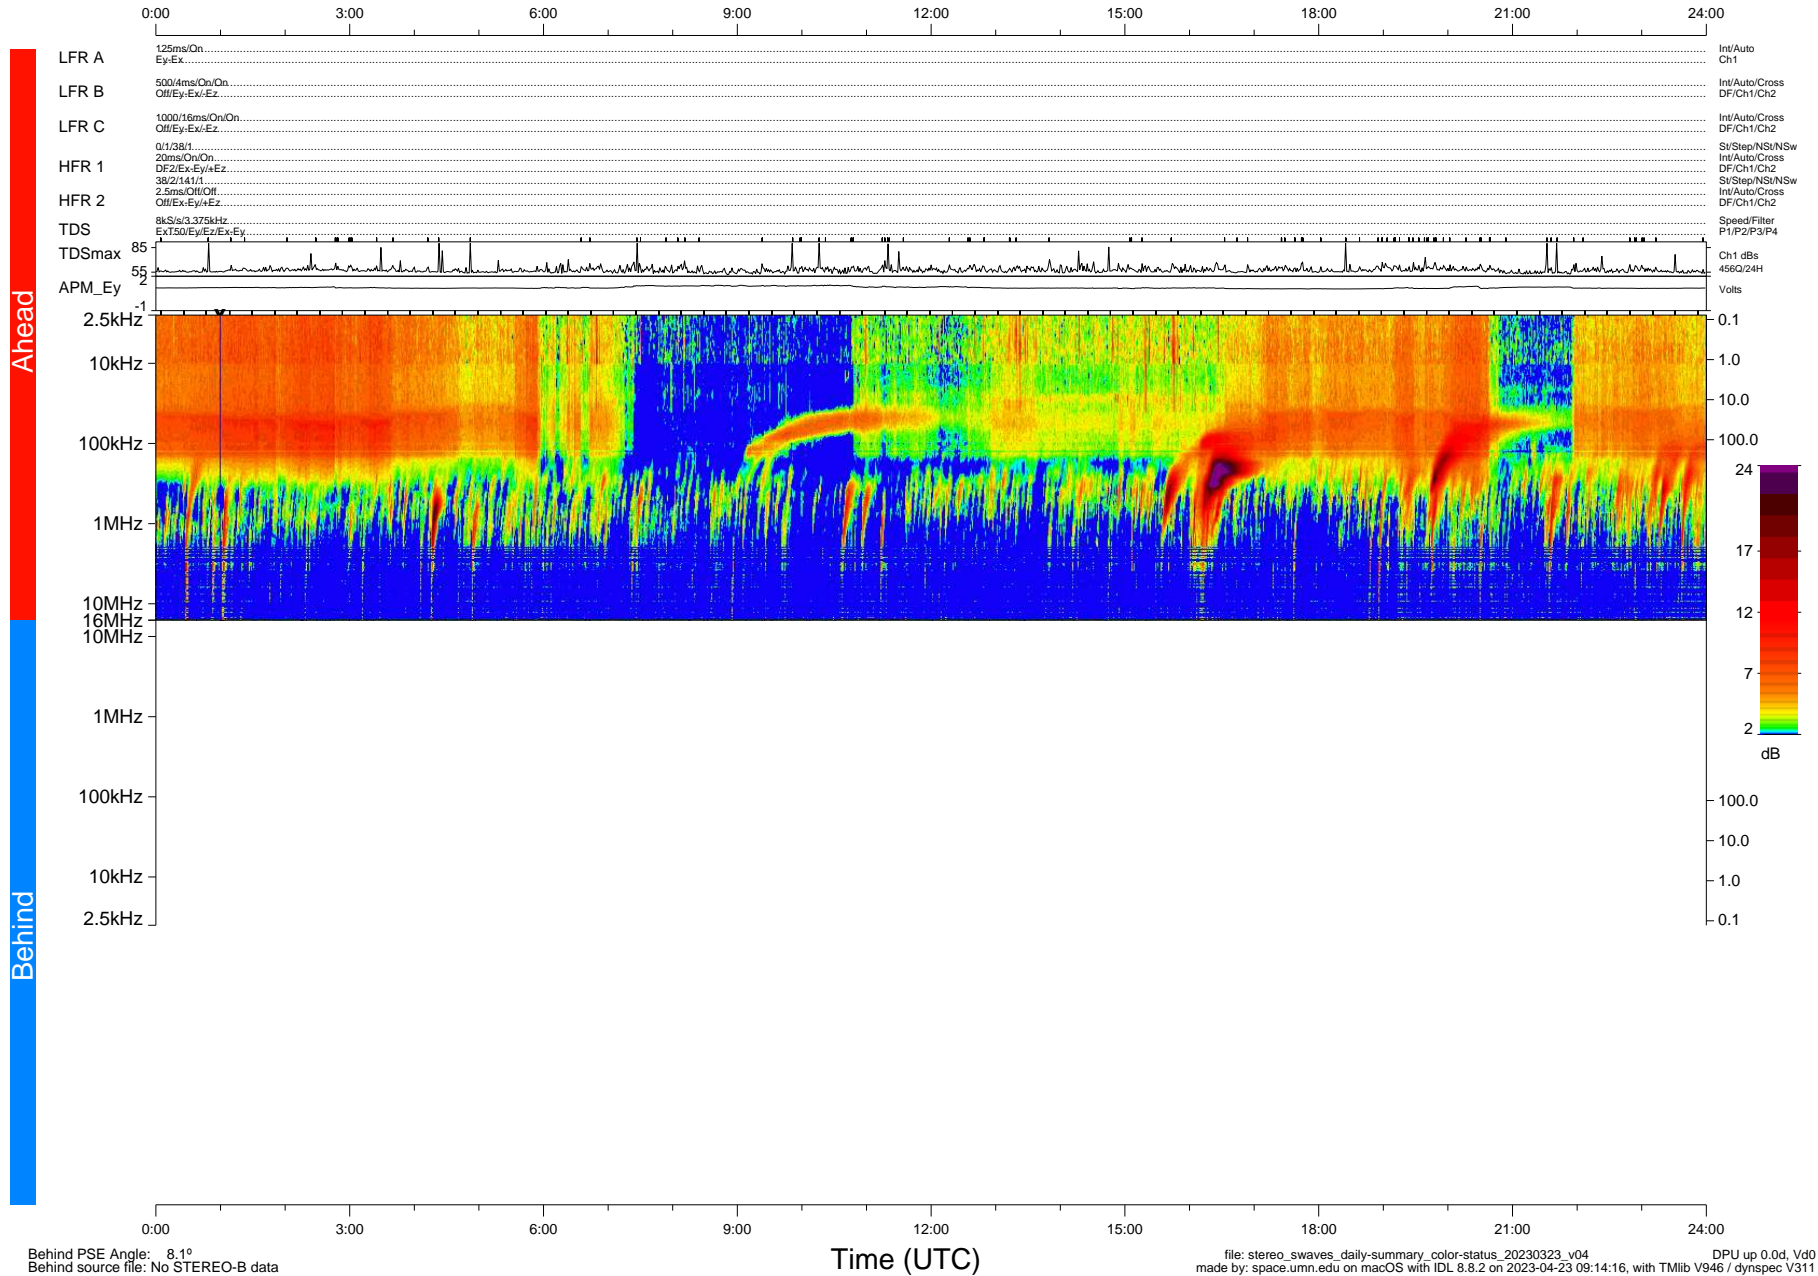

STEREO/WAVES Daily Summary - 23-Mar-2023 (DOY 082)

Ahead source file: swaves_ahead_2023_082_1_05.fin (Recovery: 100.0% HK, 119% Pkts)
 Ahead PSE Angle: -12.0°

DPU up 154.4d, V412d40

Behind PSE Angle: 8.1°
 Behind source file: No STEREO-B data

file: stereo_swaves_daily-summary_color-status_20230323_v04 DPU up 0.0d, Vd0
 made by: space.umn.edu on macOS with IDL 8.8.2 on 2023-04-23 09:14:16, with Tlib V946 / dynspec V311