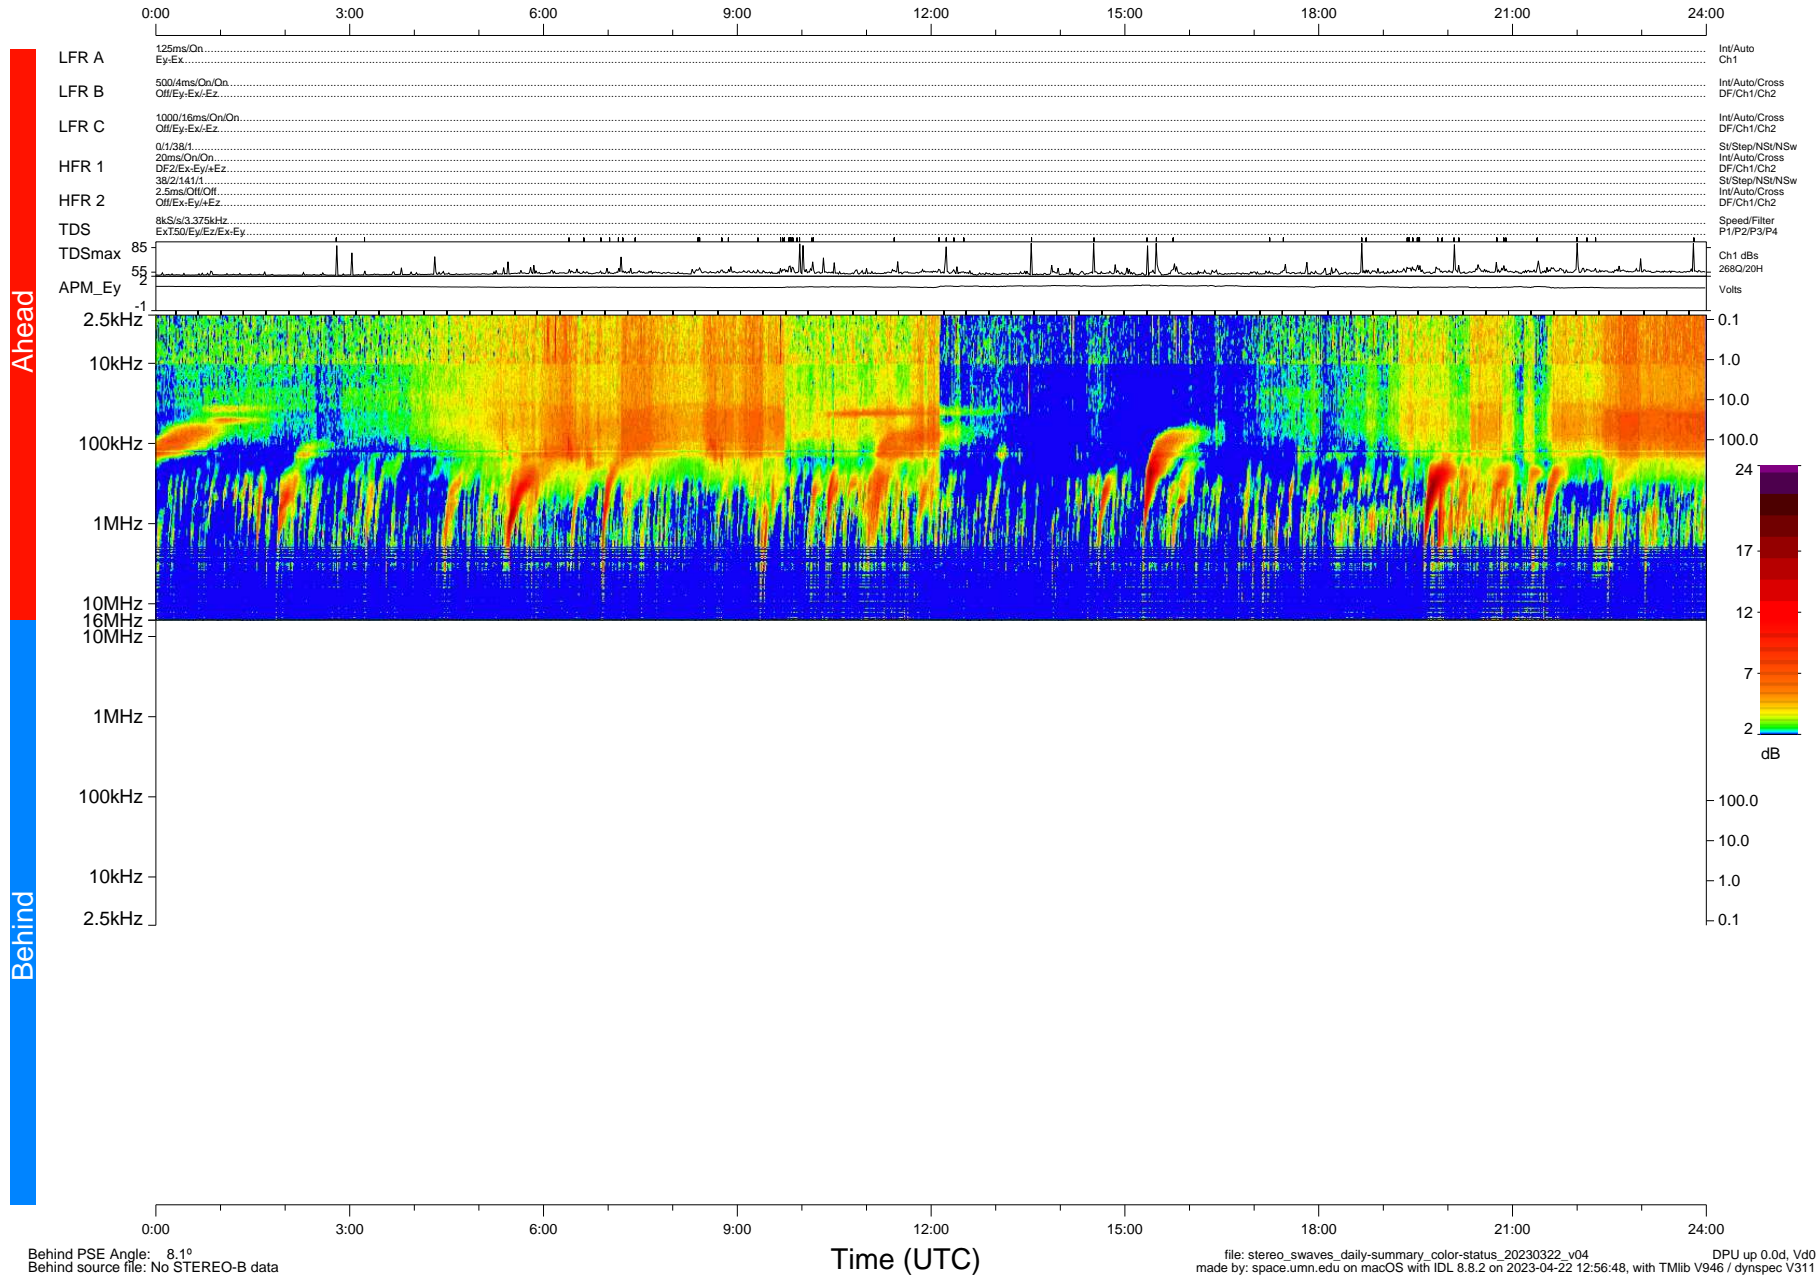

STEREO/WAVES Daily Summary - 22-Mar-2023 (DOY 081)

Ahead source file: swaves_ahead_2023_081_1_05.fin (Recovery: 100.0% HK, 91% Pkts)
Ahead PSE Angle: -12.1°

DPU up 153.4d, V412d40

Behind PSE Angle: 8.1°
Behind source file: No STEREO-B data