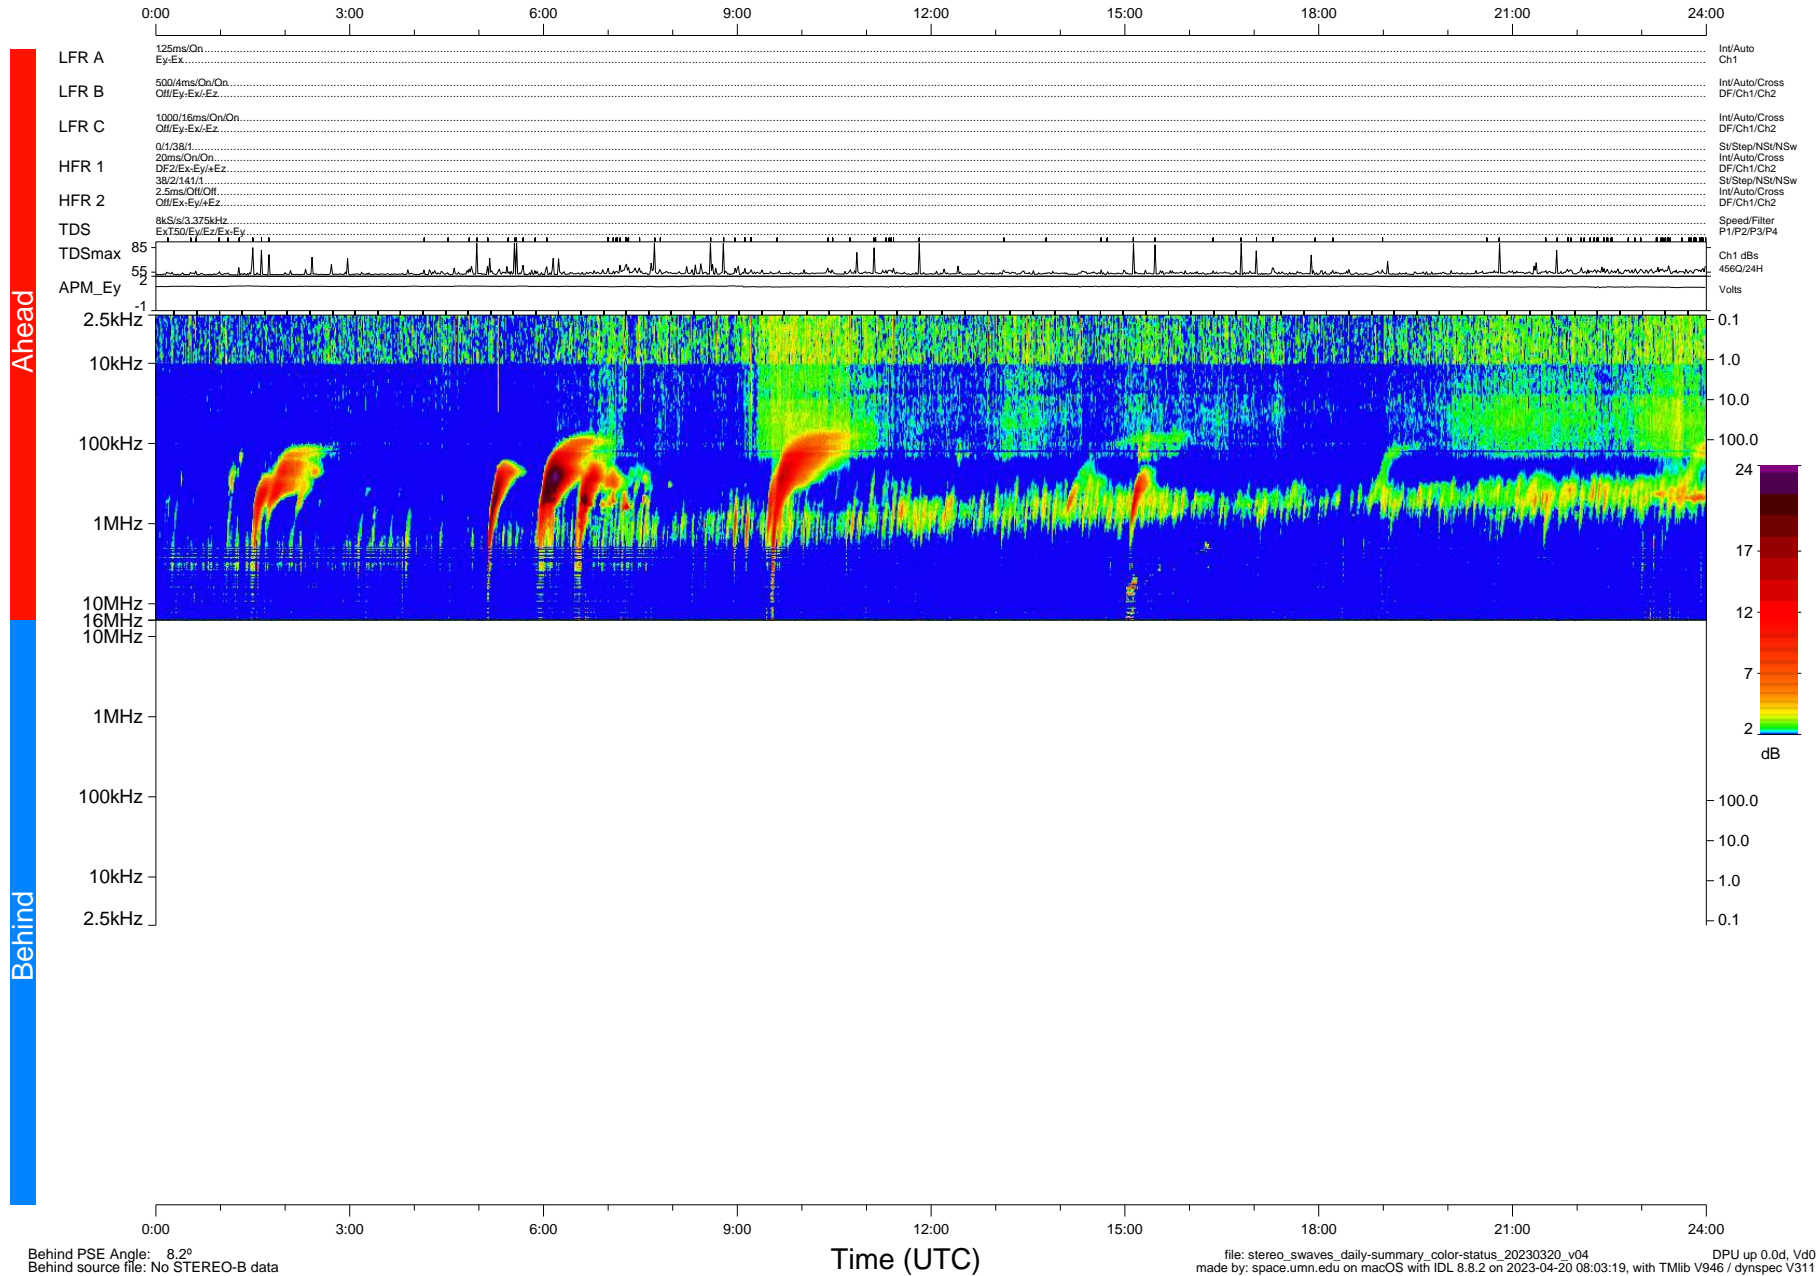

STEREO/WAVES Daily Summary - 20-Mar-2023 (DOY 079)

Ahead source file: swaves_ahead_2023_079_1_05.fin (Recovery: 100.0% HK, 119% Pkts)
 Ahead PSE Angle: -12.1°

DPU up 151.4d, V412d40

Behind PSE Angle: 8.2°
 Behind source file: No STEREO-B data

Time (UTC)

file: stereo_swaves_daily-summary_color-status_20230320_v04 DPU up 0.0d, Vd0
 made by: space.umn.edu on macOS with IDL 8.8.2 on 2023-04-20 08:03:19, with Tlib V946 / dynspec V311