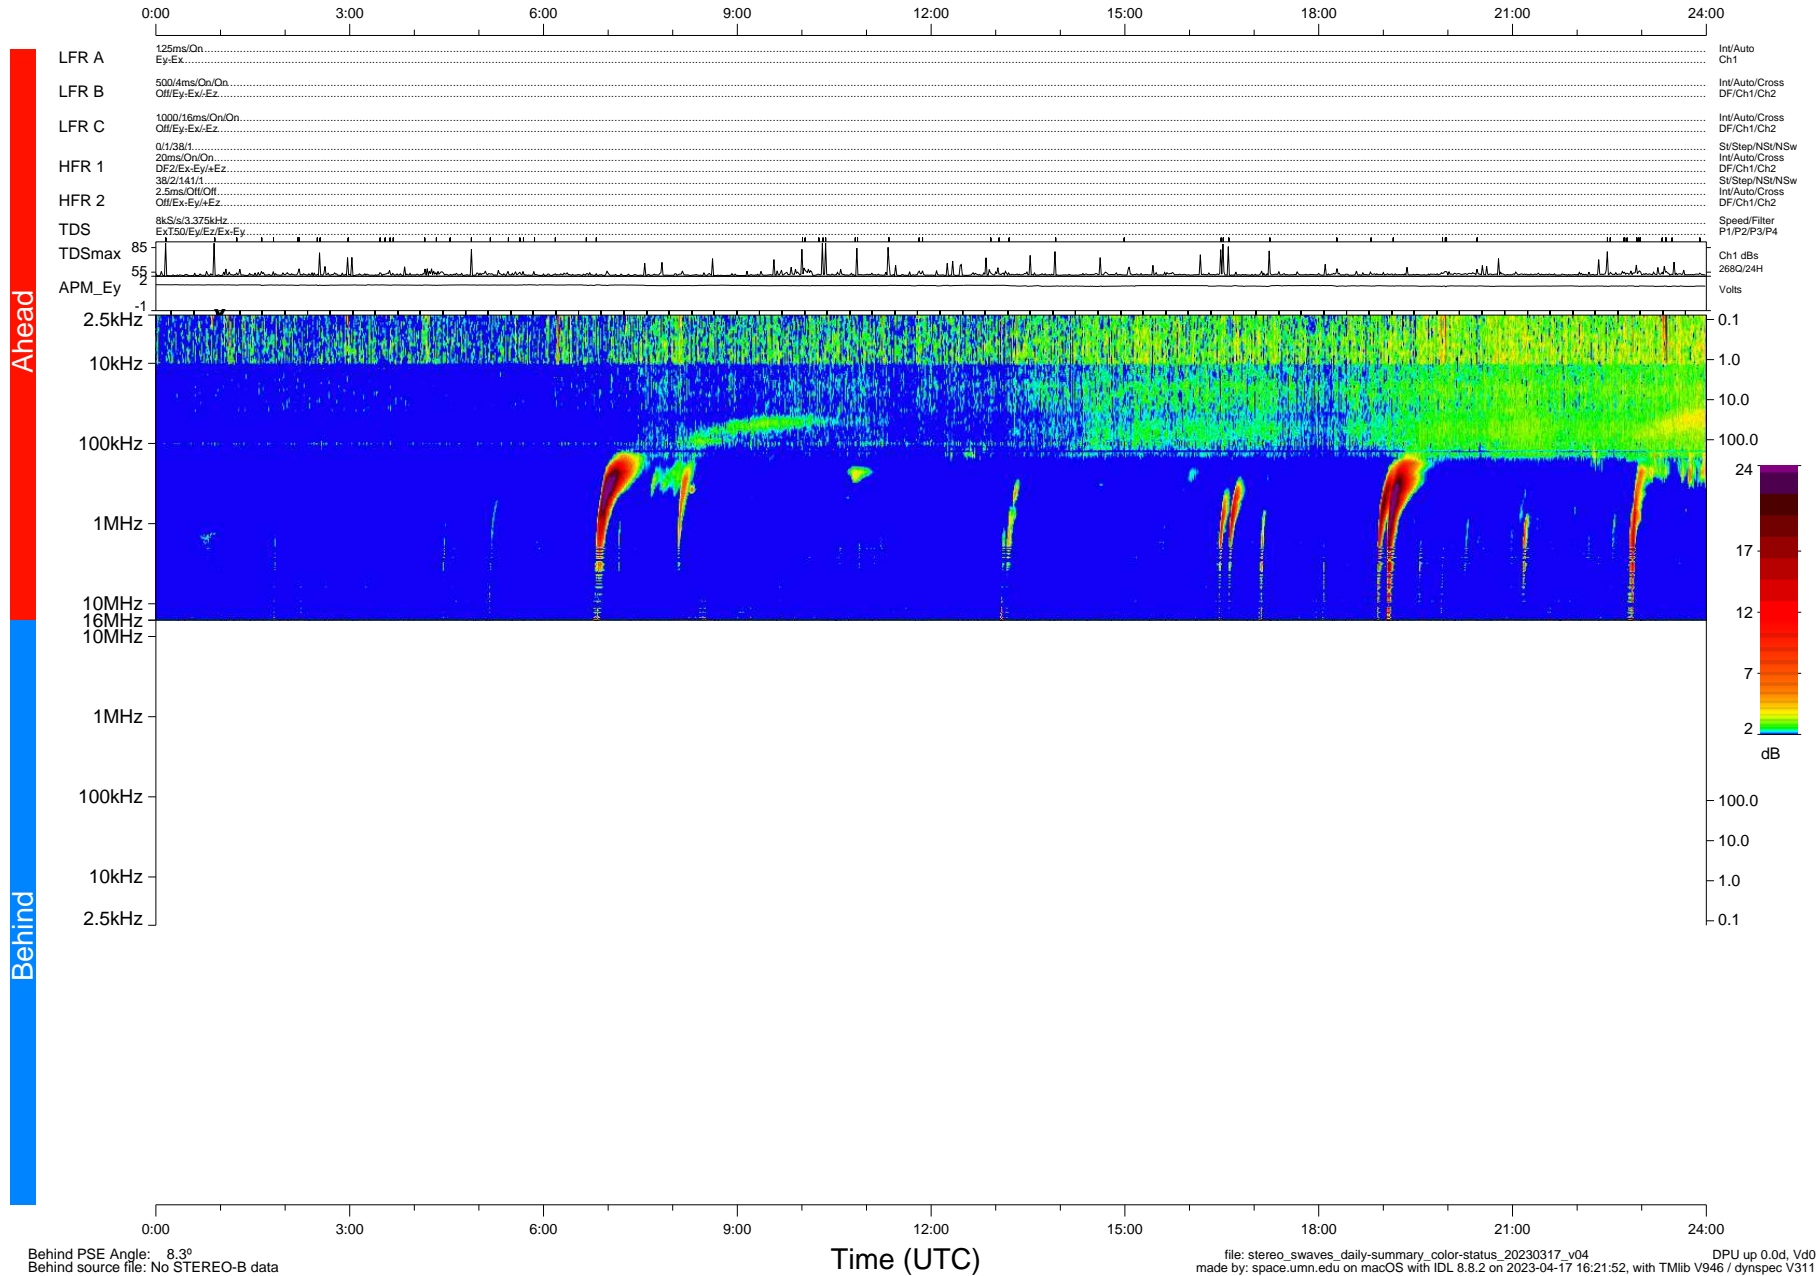

STEREO/WAVES Daily Summary - 17-Mar-2023 (DOY 076)

Ahead source file: swaves_ahead_2023_076_1_05.fin (Recovery: 100.0% HK, 92% Pkts)
Ahead PSE Angle: -12.2°

DPU up 148.4d, V412d40

Behind PSE Angle: 8.3°
Behind source file: No STEREO-B data