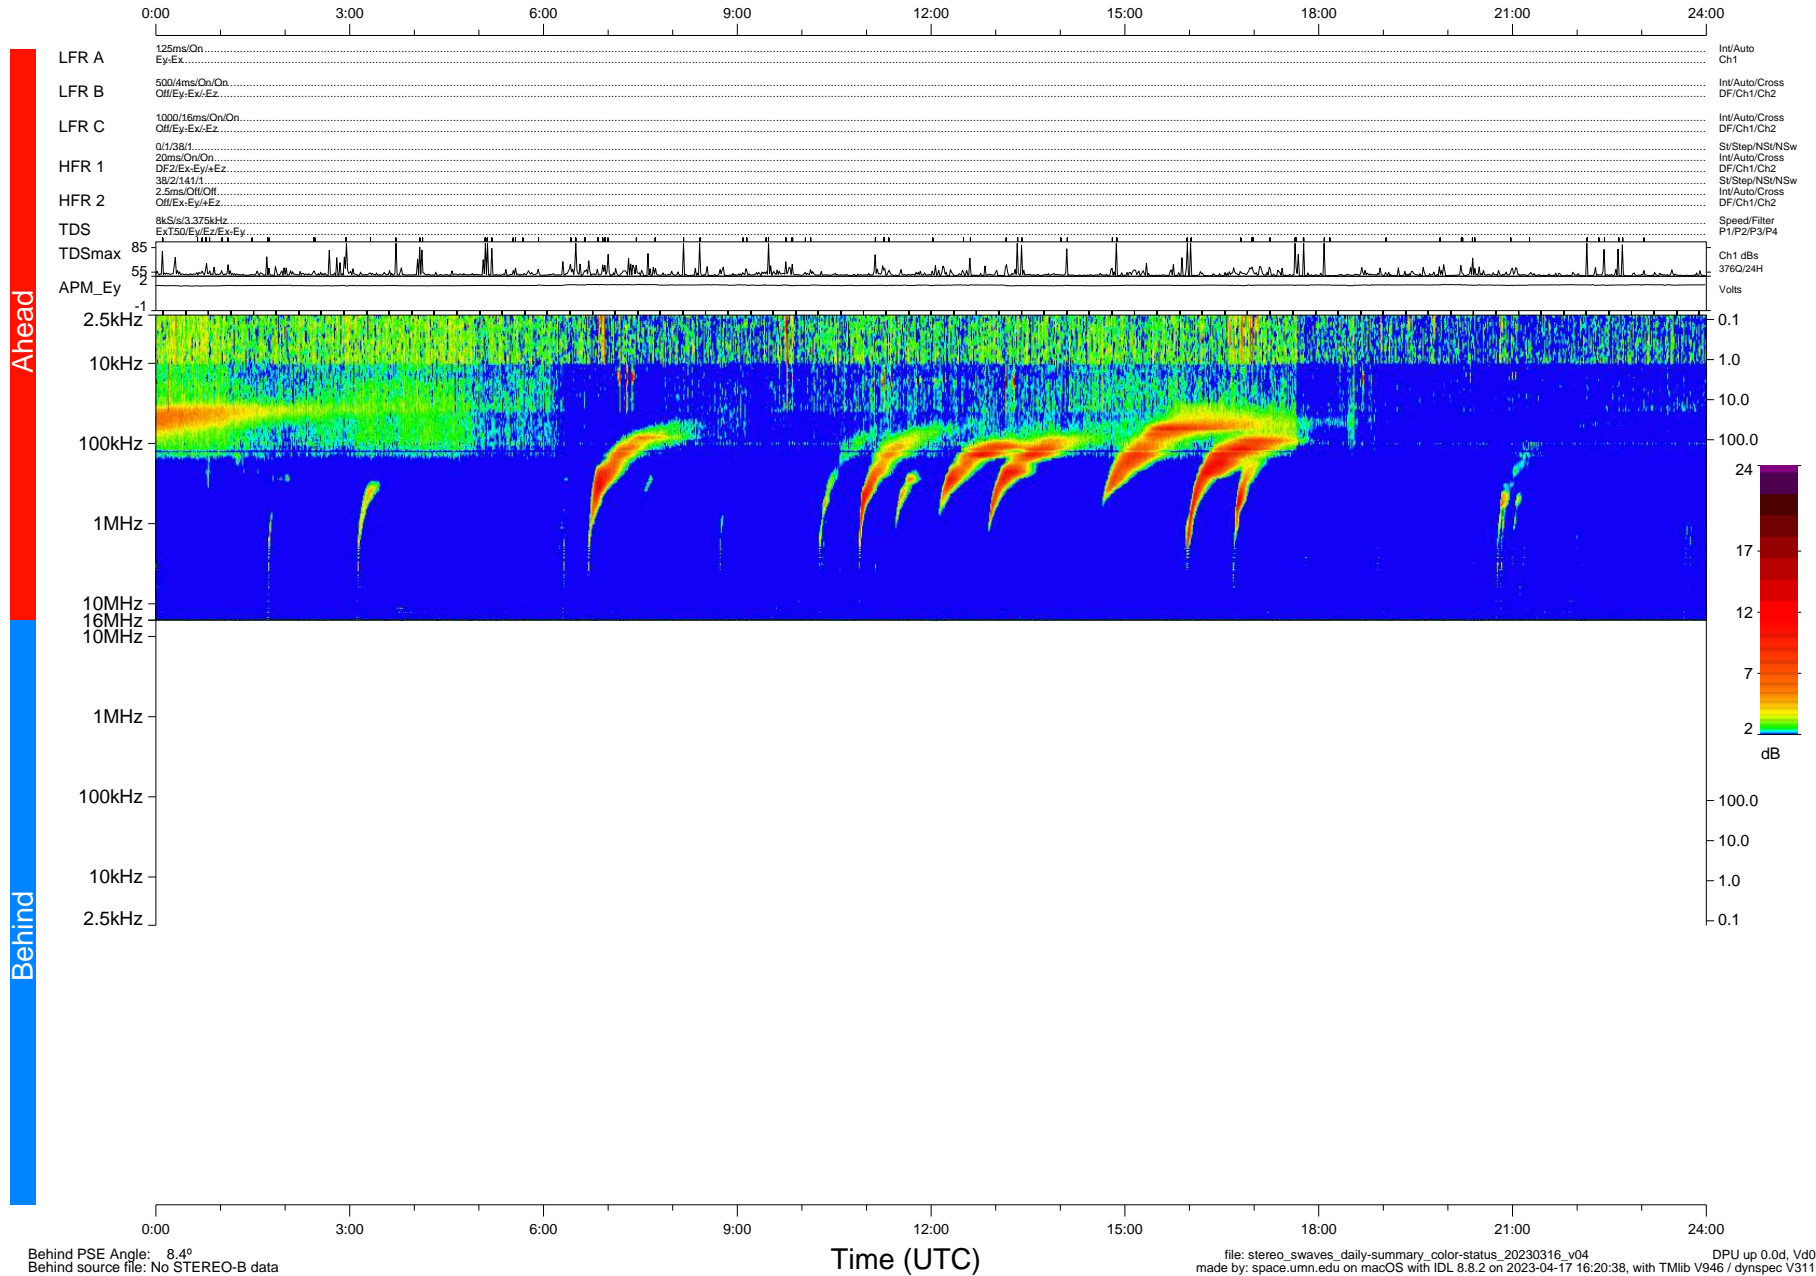

STEREO/WAVES Daily Summary - 16-Mar-2023 (DOY 075)

Ahead source file: swaves_ahead_2023_075_1_05.fin (Recovery: 100.0% HK, 108% Pkts)
 Ahead PSE Angle: -12.3°

DPU up 147.4d, V412d40

Behind PSE Angle: 8.4°
 Behind source file: No STEREO-B data

Time (UTC)

file: stereo_swaves_daily-summary_color-status_20230316_v04
 made by: space.umn.edu on macOS with IDL 8.8.2 on 2023-04-17 16:20:38, with Tlib V946 / dynspec V311
 DPU up 0.0d, Vd0