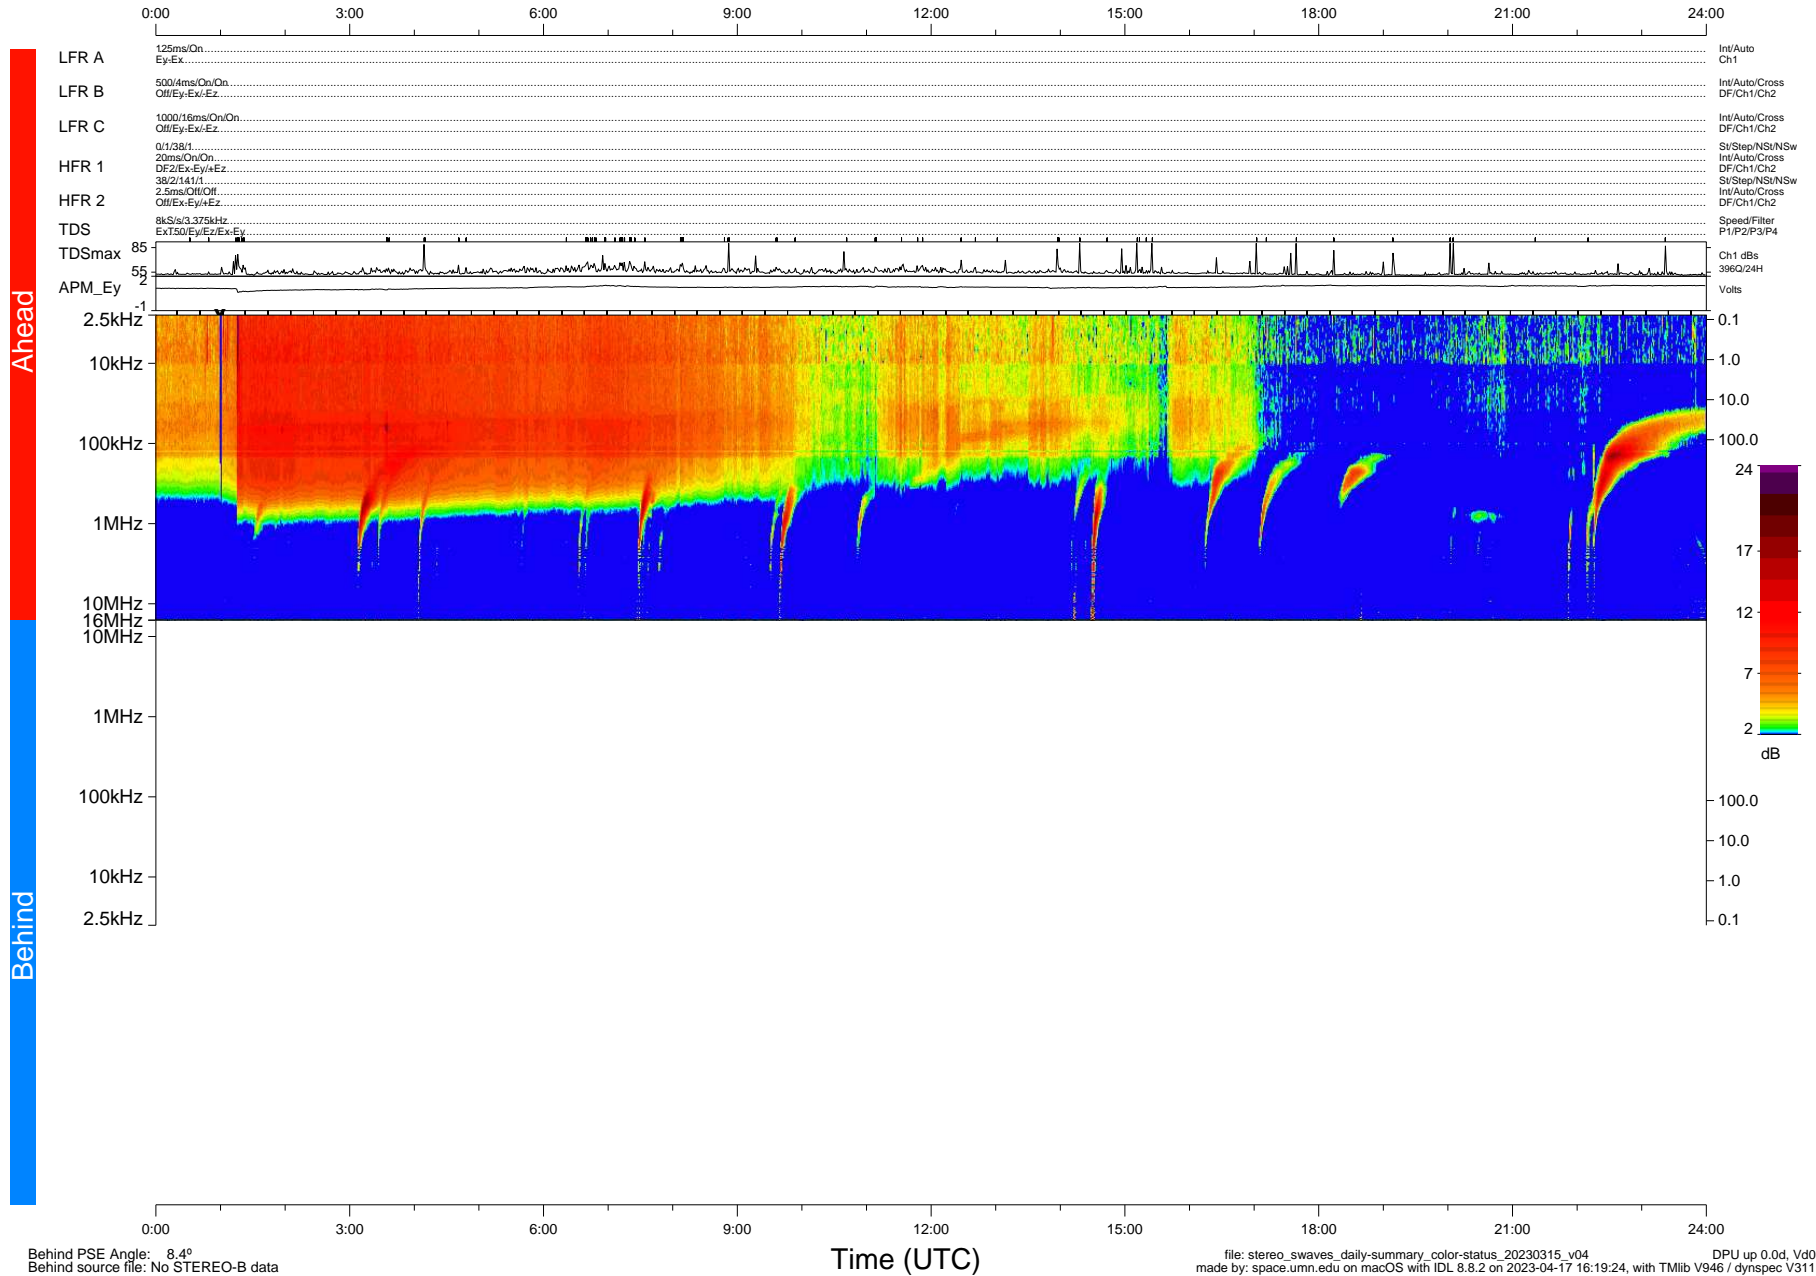

STEREO/WAVES Daily Summary - 15-Mar-2023 (DOY 074)

Ahead source file: swaves_ahead_2023_074_1_05.fin (Recovery: 100.0% HK, 110% Pkts)
Ahead PSE Angle: -12.3°

DPU up 146.4d, V412d40

Behind PSE Angle: 8.4°
Behind source file: No STEREO-B data

Time (UTC)