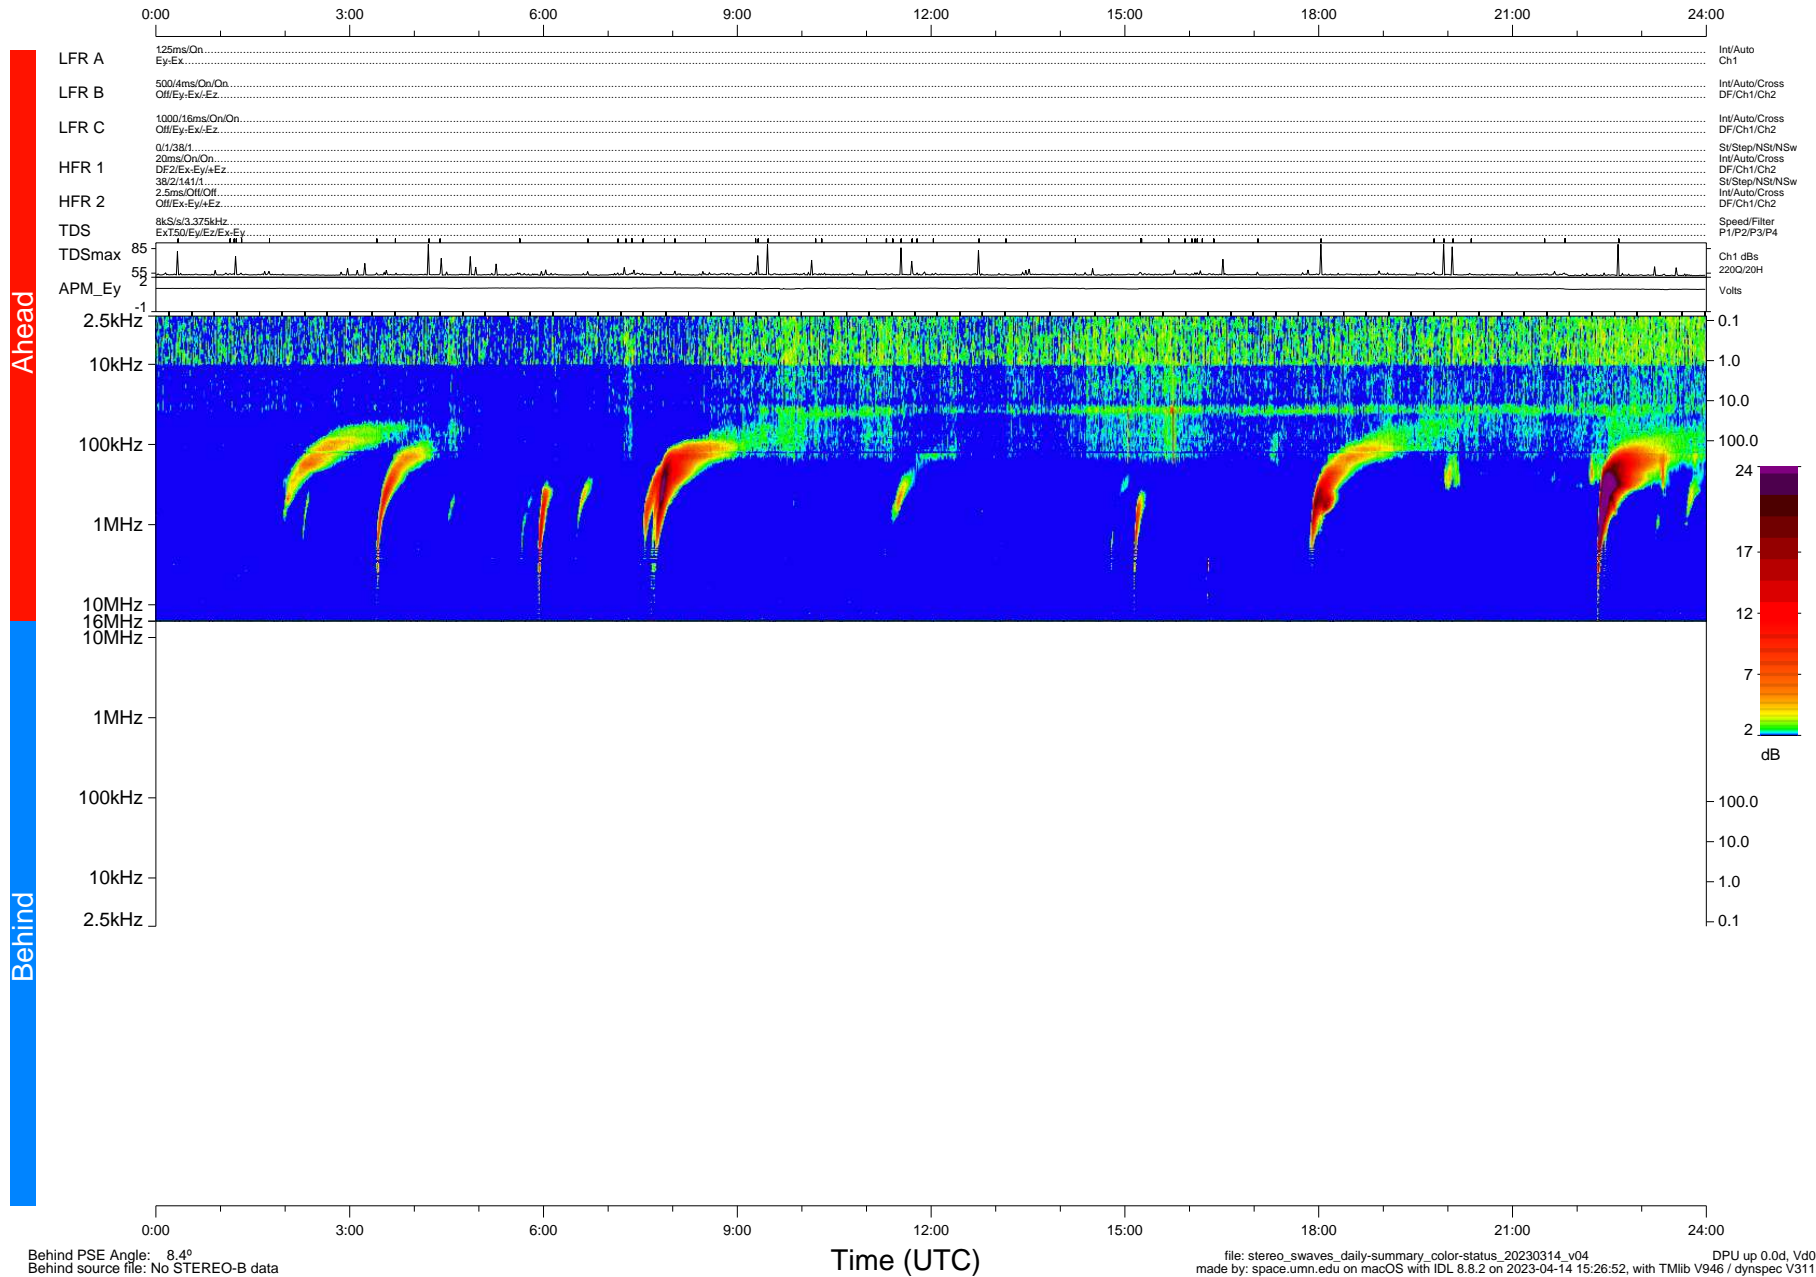

# STEREO/WAVES Daily Summary - 14-Mar-2023 (DOY 073)

Ahead source file: swaves\_ahead\_2023\_073\_1\_05.fin (Recovery: 100.0% HK, 84% PKts)  
 Ahead PSE Angle: -12.3°

DPU up 145.4d, V412d40

Behind PSE Angle: 8.4°  
 Behind source file: No STEREO-B data

Time (UTC)

file: stereo\_swaves\_daily-summary\_color-status\_20230314\_v04  
 made by: space.umn.edu on macOS with IDL 8.8.2 on 2023-04-14 15:26:52, with Tlib V946 / dynspec V311  
 DPU up 0.0d, Vd0