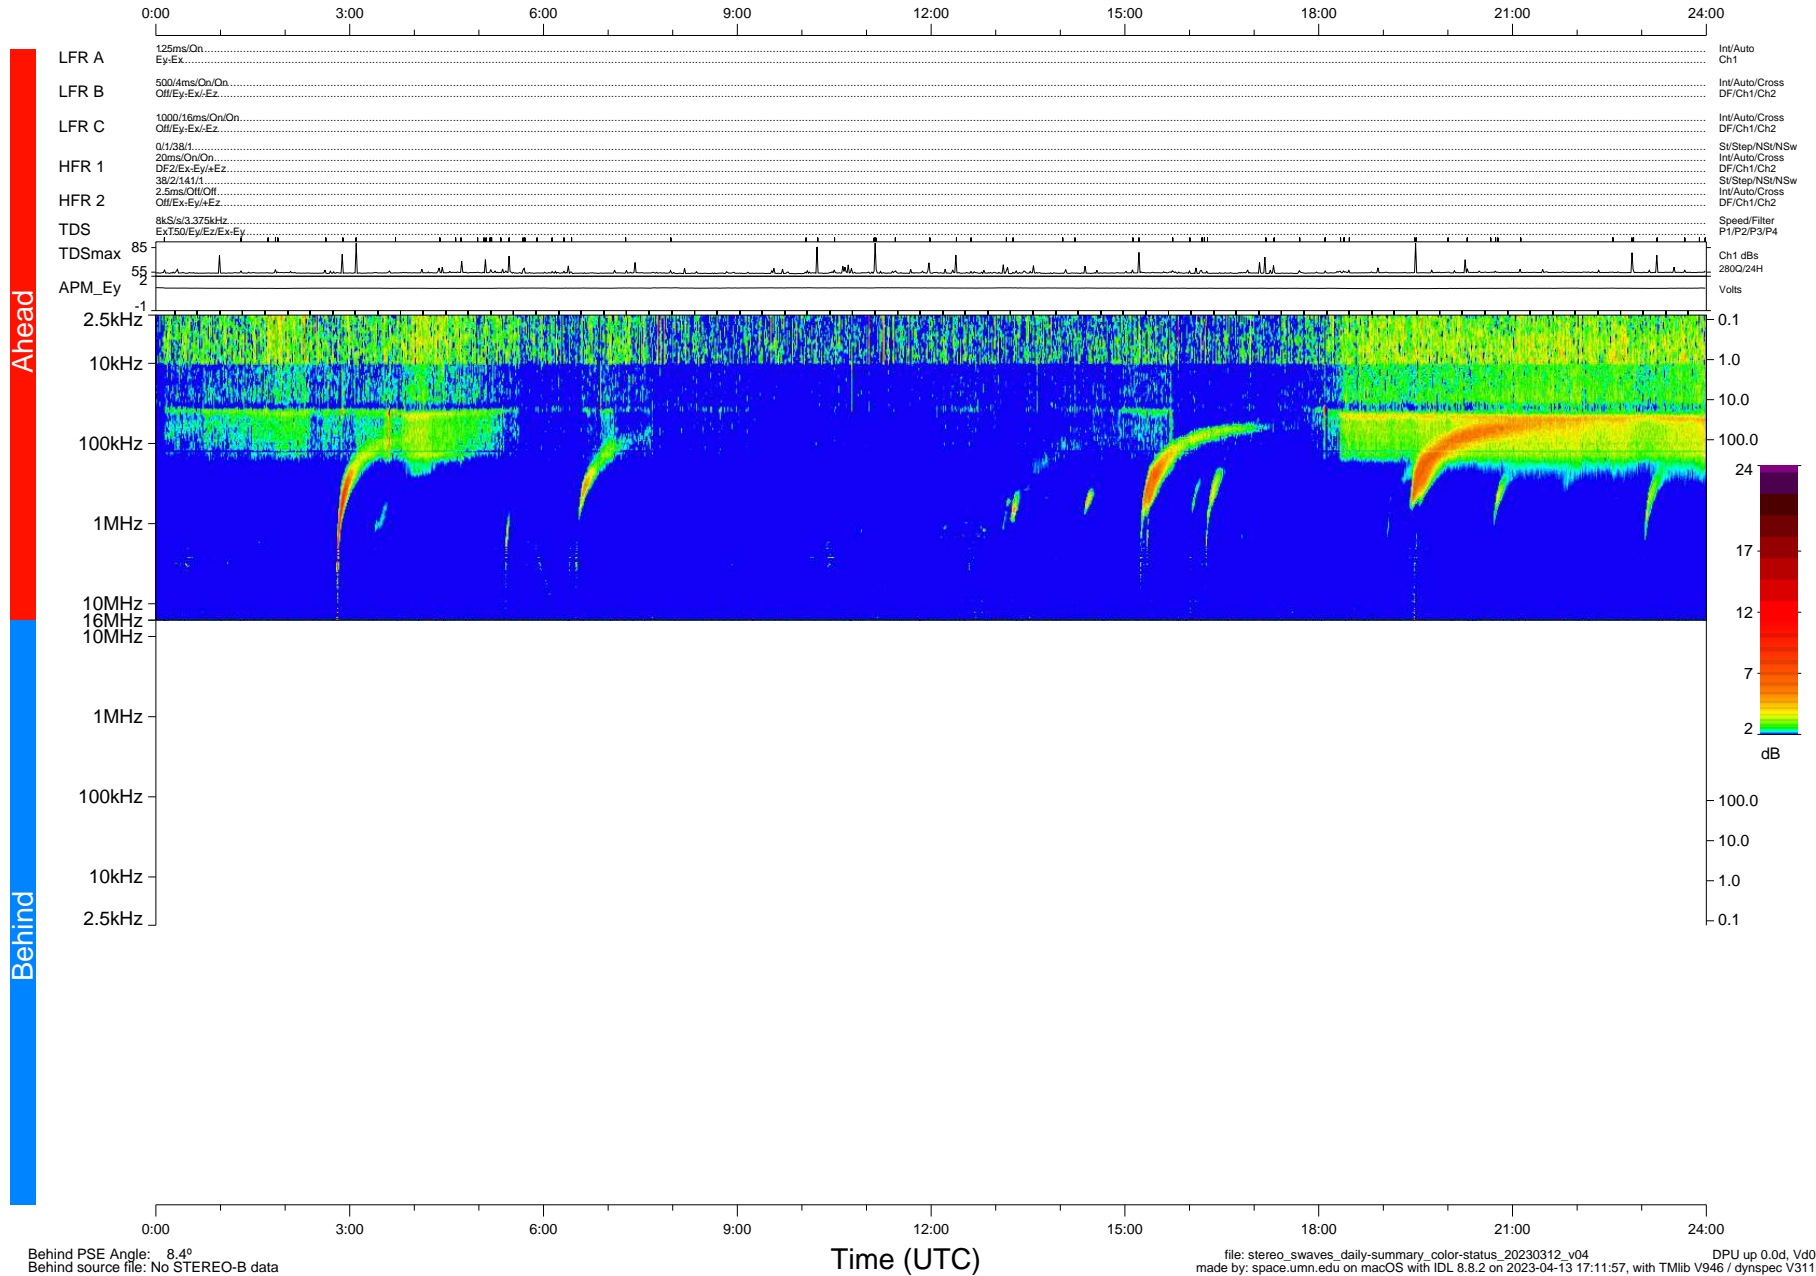

STEREO/WAVES Daily Summary - 12-Mar-2023 (DOY 071)

Ahead source file: swaves_ahead_2023_071_1_05.fin (Recovery: 100.0% HK, 93% PKts)
 Ahead PSE Angle: -12.5°

DPU up 143.4d, V412d40

Behind PSE Angle: 8.4°
 Behind source file: No STEREO-B data

file: stereo_swaves_daily-summary_color-status_20230312_v04
 made by: space.umn.edu on macOS with IDL 8.8.2 on 2023-04-13 17:11:57, with Tlib V946 / dynspec V311
 DPU up 0.0d, Vd0