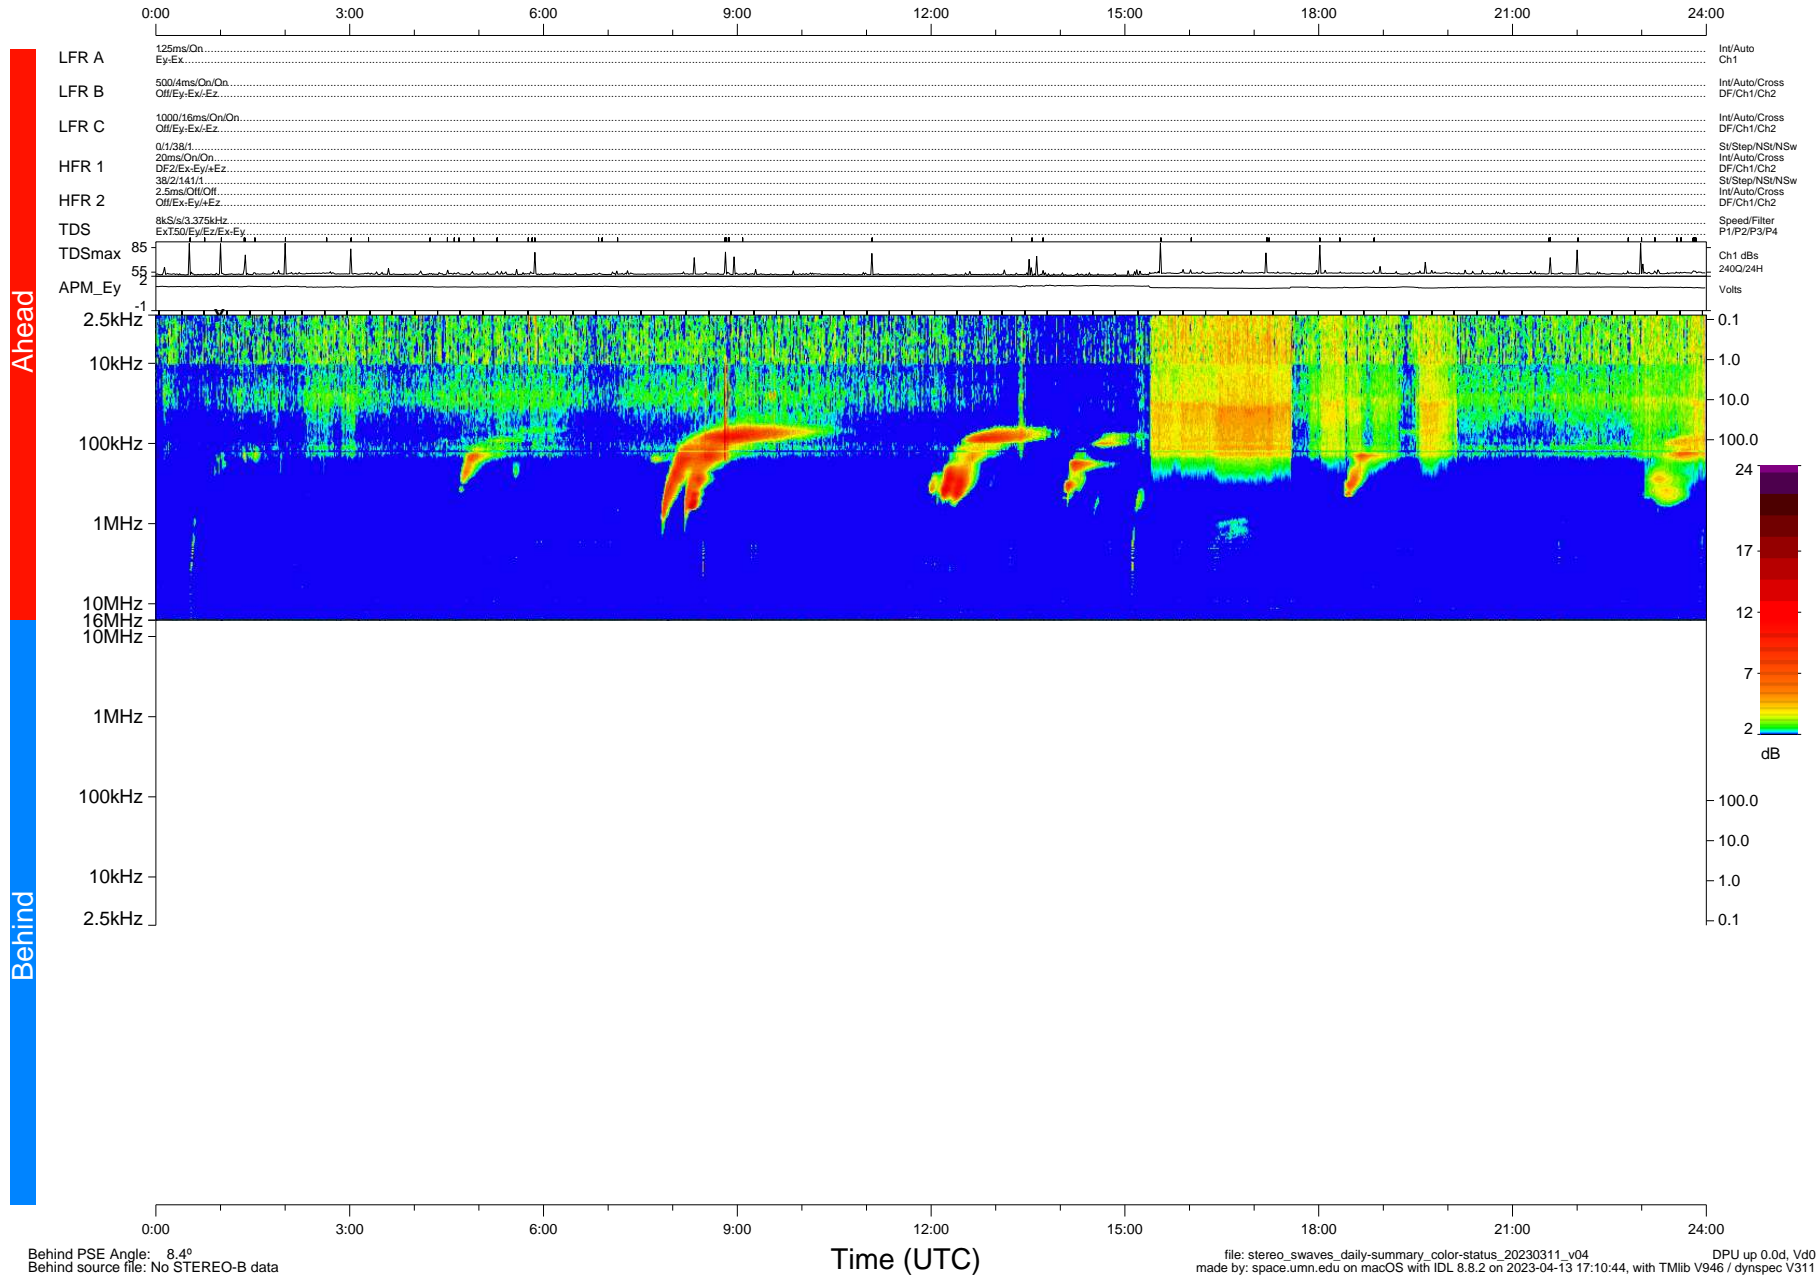

STEREO/WAVES Daily Summary - 11-Mar-2023 (DOY 070)

Ahead source file: swaves_ahead_2023_070_1_05.fin (Recovery: 100.0% HK, 87% Pkts)
 Ahead PSE Angle: -12.5°

DPU up 142.4d, V412d40

Behind PSE Angle: 8.4°
 Behind source file: No STEREO-B data