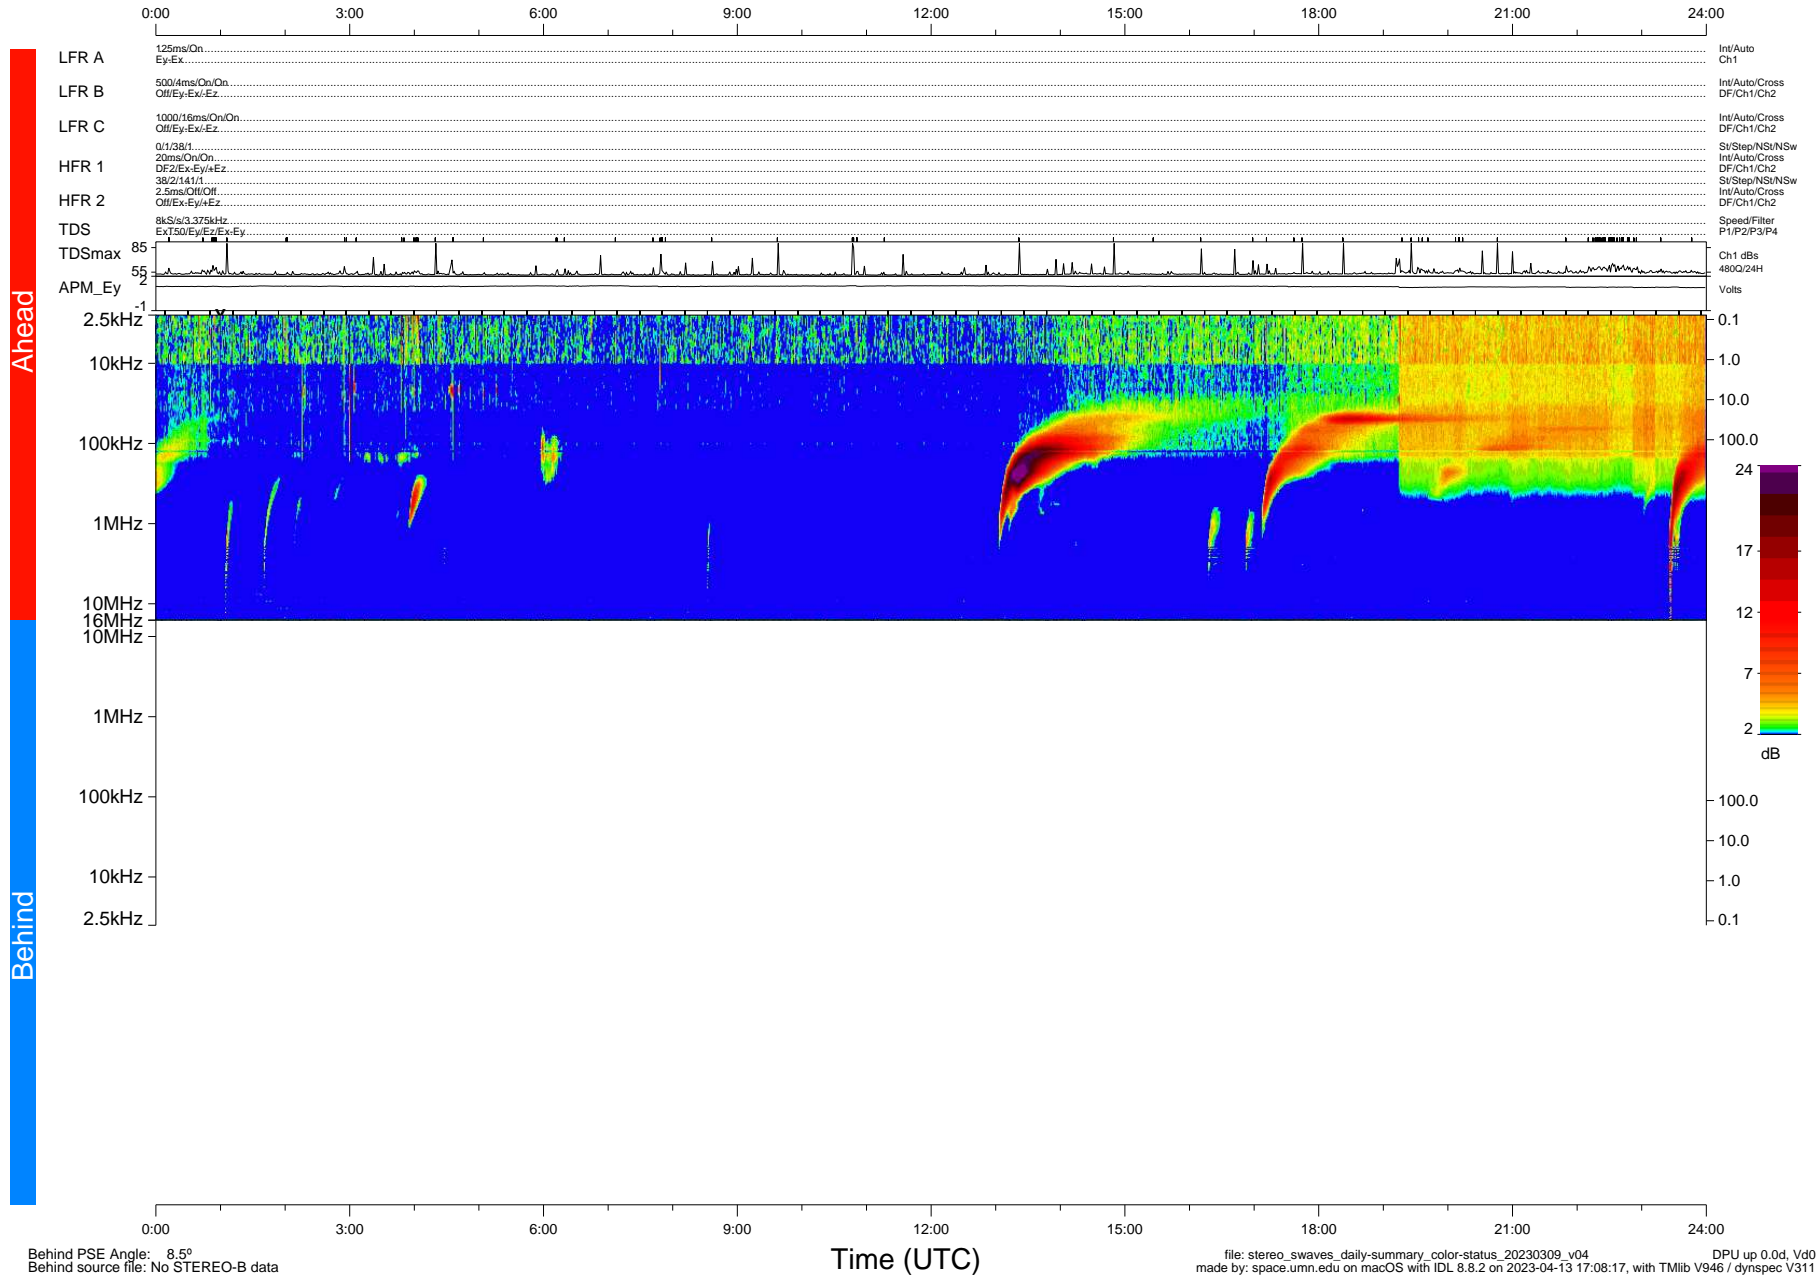

STEREO/WAVES Daily Summary - 09-Mar-2023 (DOY 068)

Ahead source file: swaves_ahead_2023_068_1_05.fin (Recovery: 100.0% HK, 123% Pkts)
Ahead PSE Angle: -12.6°

DPU up 140.4d, V412d40

Behind PSE Angle: 8.5°
Behind source file: No STEREO-B data