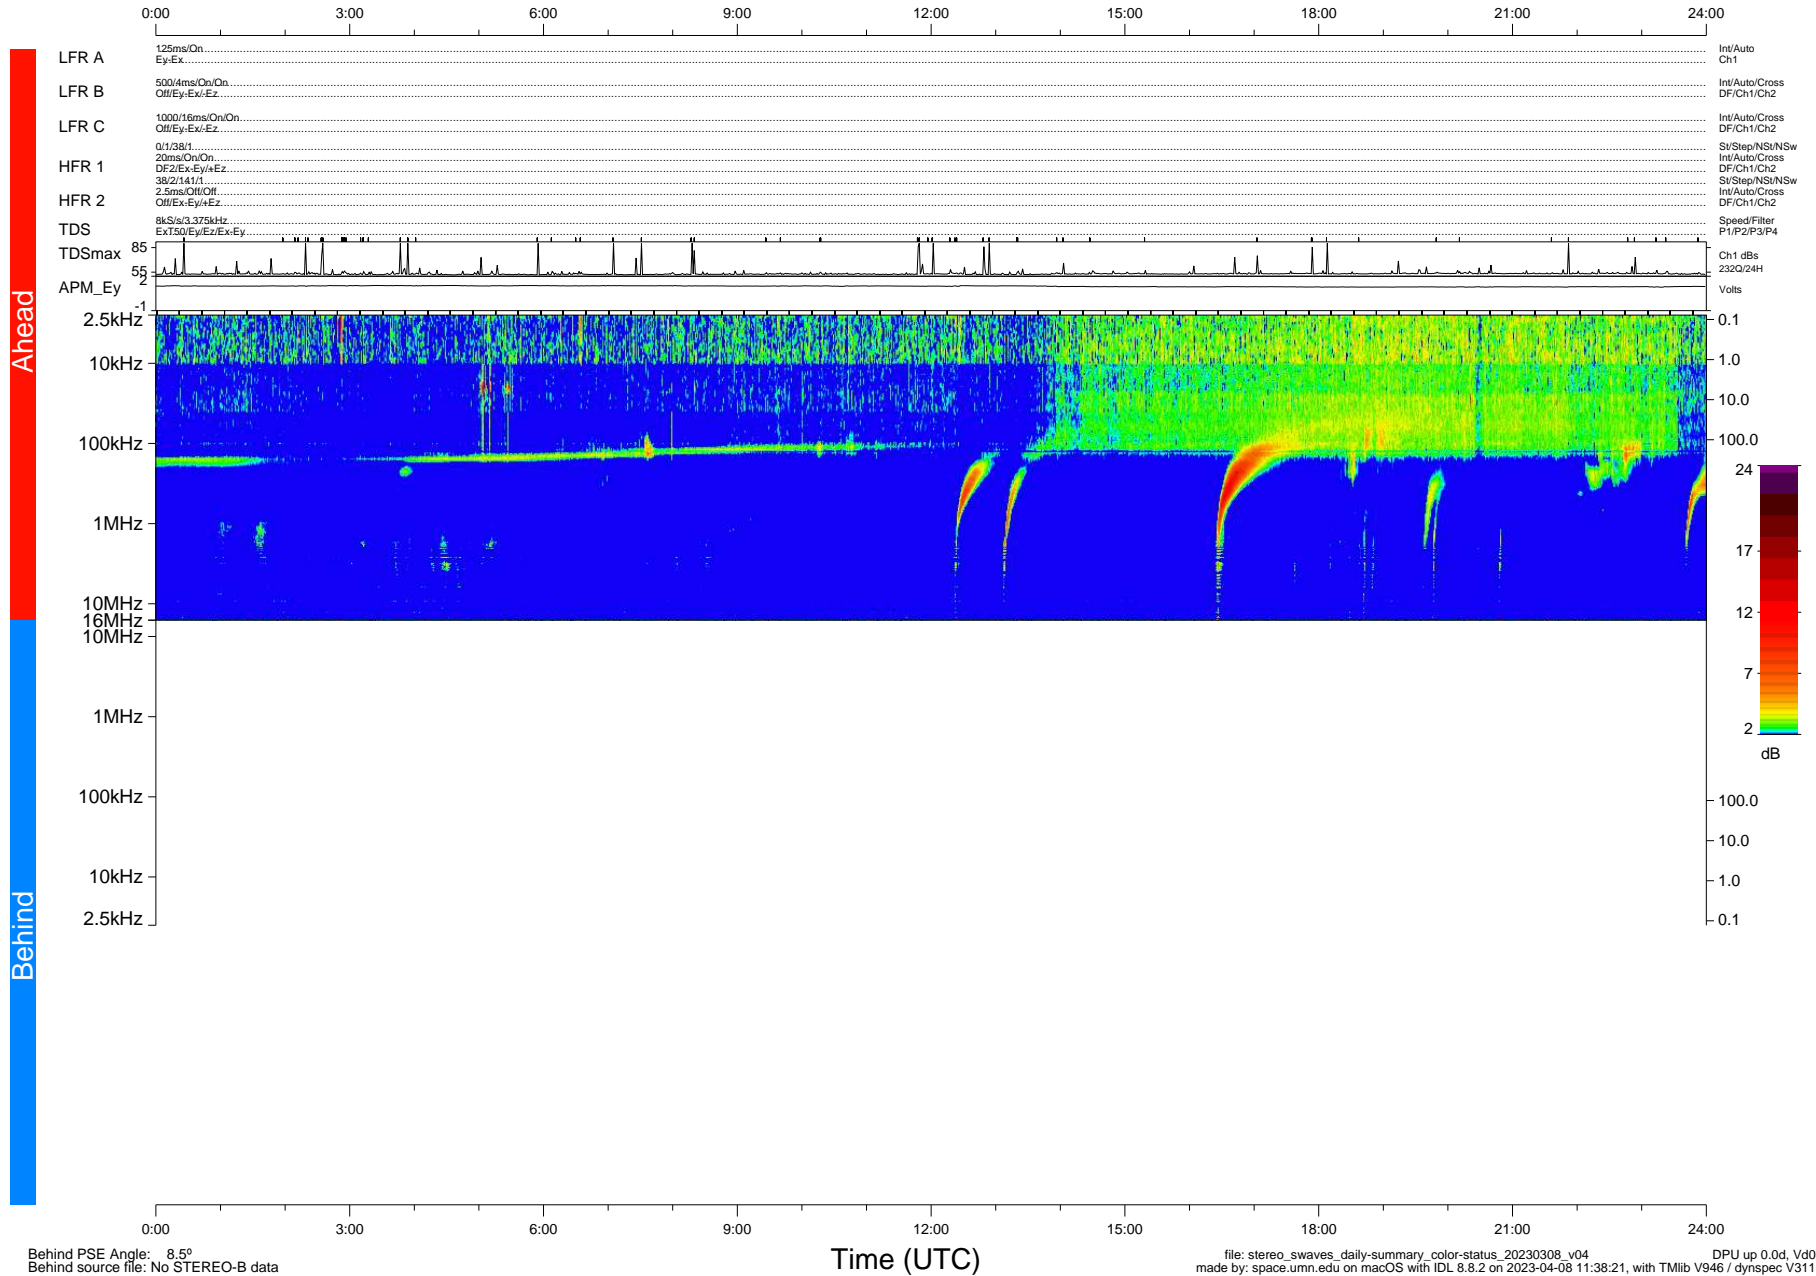

STEREO/WAVES Daily Summary - 08-Mar-2023 (DOY 067)

Ahead source file: swaves_ahead_2023_067_1_05.fin (Recovery: 100.0% HK, 86% Pkts)
 Ahead PSE Angle: -12.6°

DPU up 139.4d, V412d40

Behind PSE Angle: 8.5°
 Behind source file: No STEREO-B data

file: stereo_swaves_daily-summary_color-status_20230308_v04
 made by: space.umn.edu on macOS with IDL 8.8.2 on 2023-04-08 11:38:21, with Tlib V946 / dynspec V311
 DPU up 0.0d, Vd0