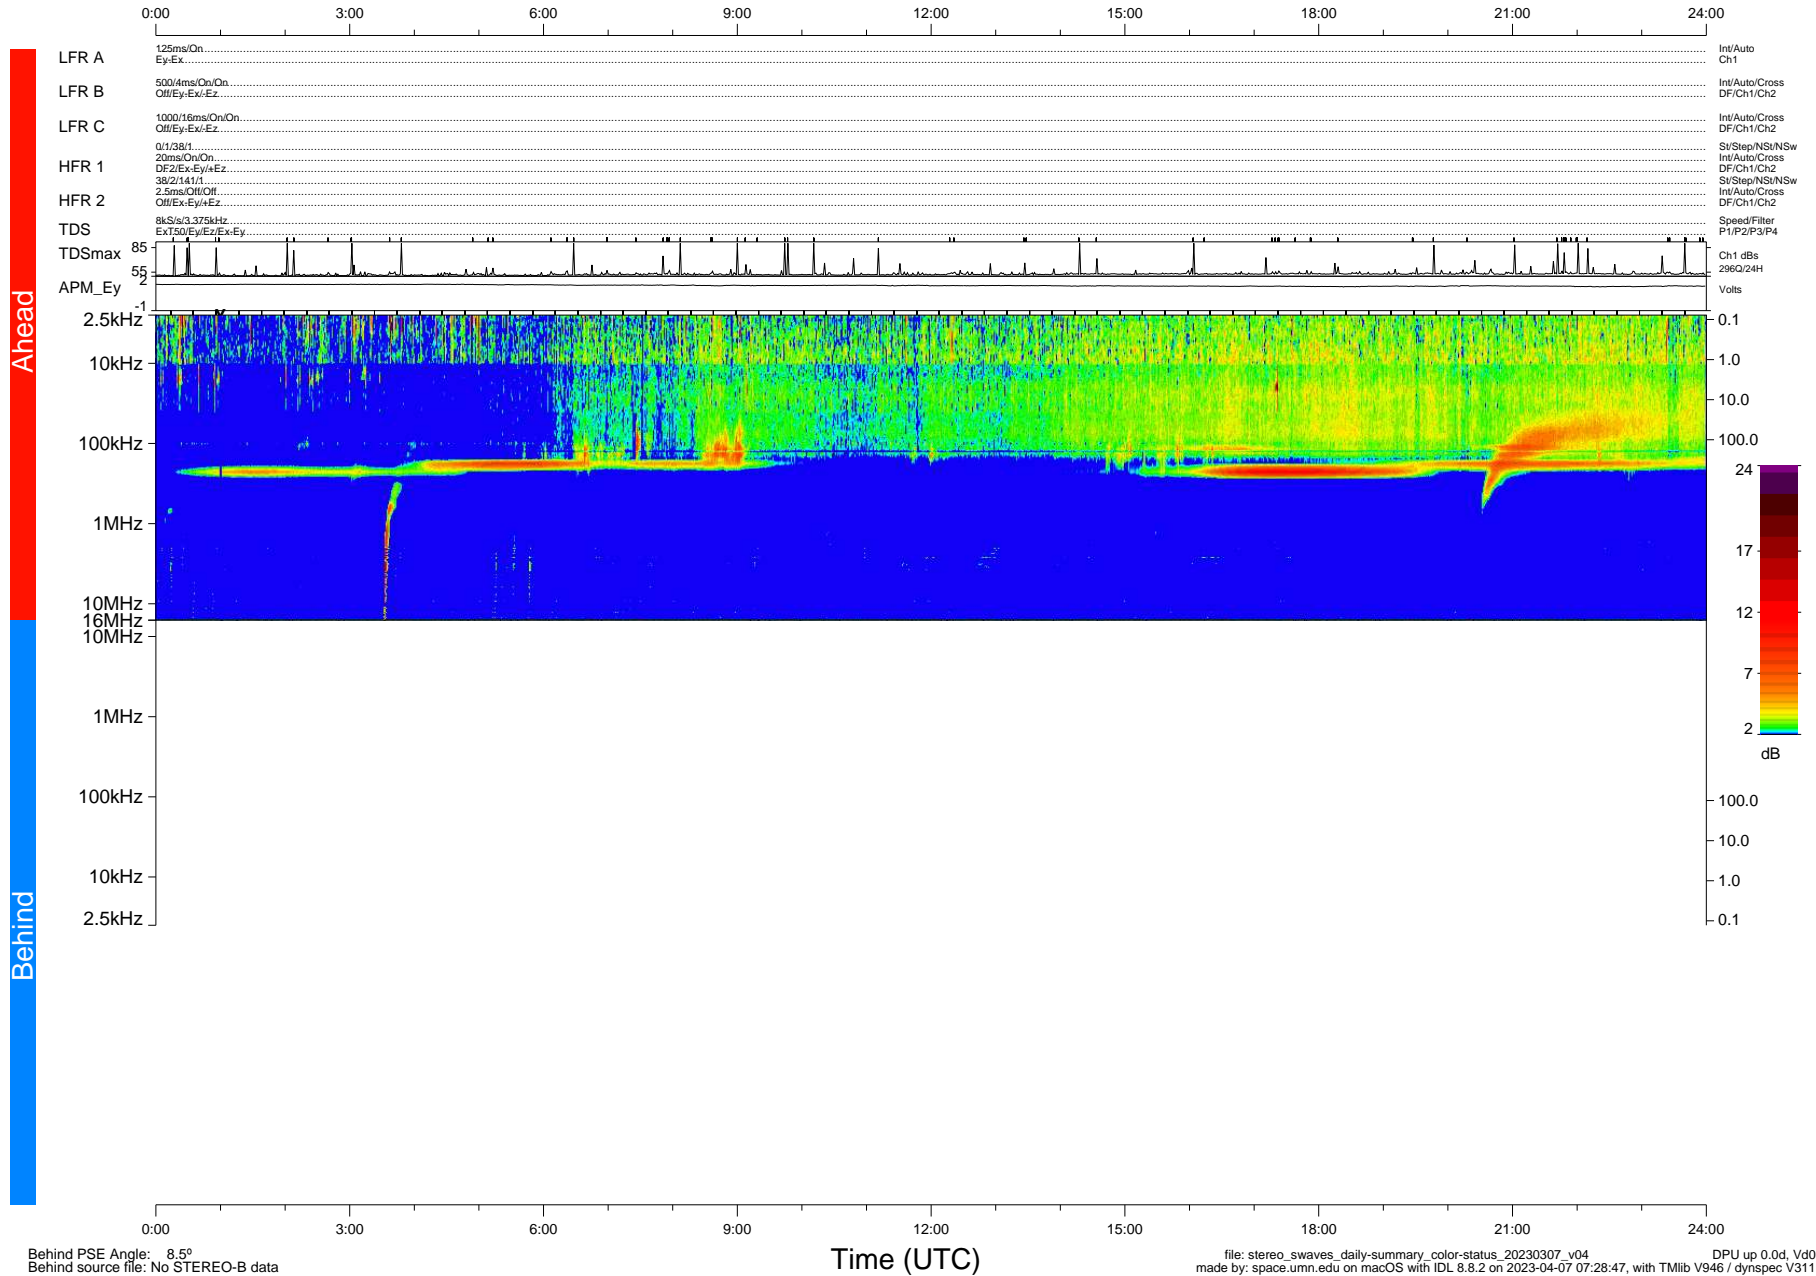

STEREO/WAVES Daily Summary - 07-Mar-2023 (DOY 066)

Ahead source file: swaves_ahead_2023_066_1_05.fin (Recovery: 100.0% HK, 96% Pkts)
 Ahead PSE Angle: -12.7°

DPU up 138.4d, V412d40

Behind PSE Angle: 8.5°
 Behind source file: No STEREO-B data

file: stereo_swaves_daily-summary_color-status_20230307_v04
 made by: space.umn.edu on macOS with IDL 8.8.2 on 2023-04-07 07:28:47, with Tlib V946 / dynspec V311
 DPU up 0.0d, Vd0