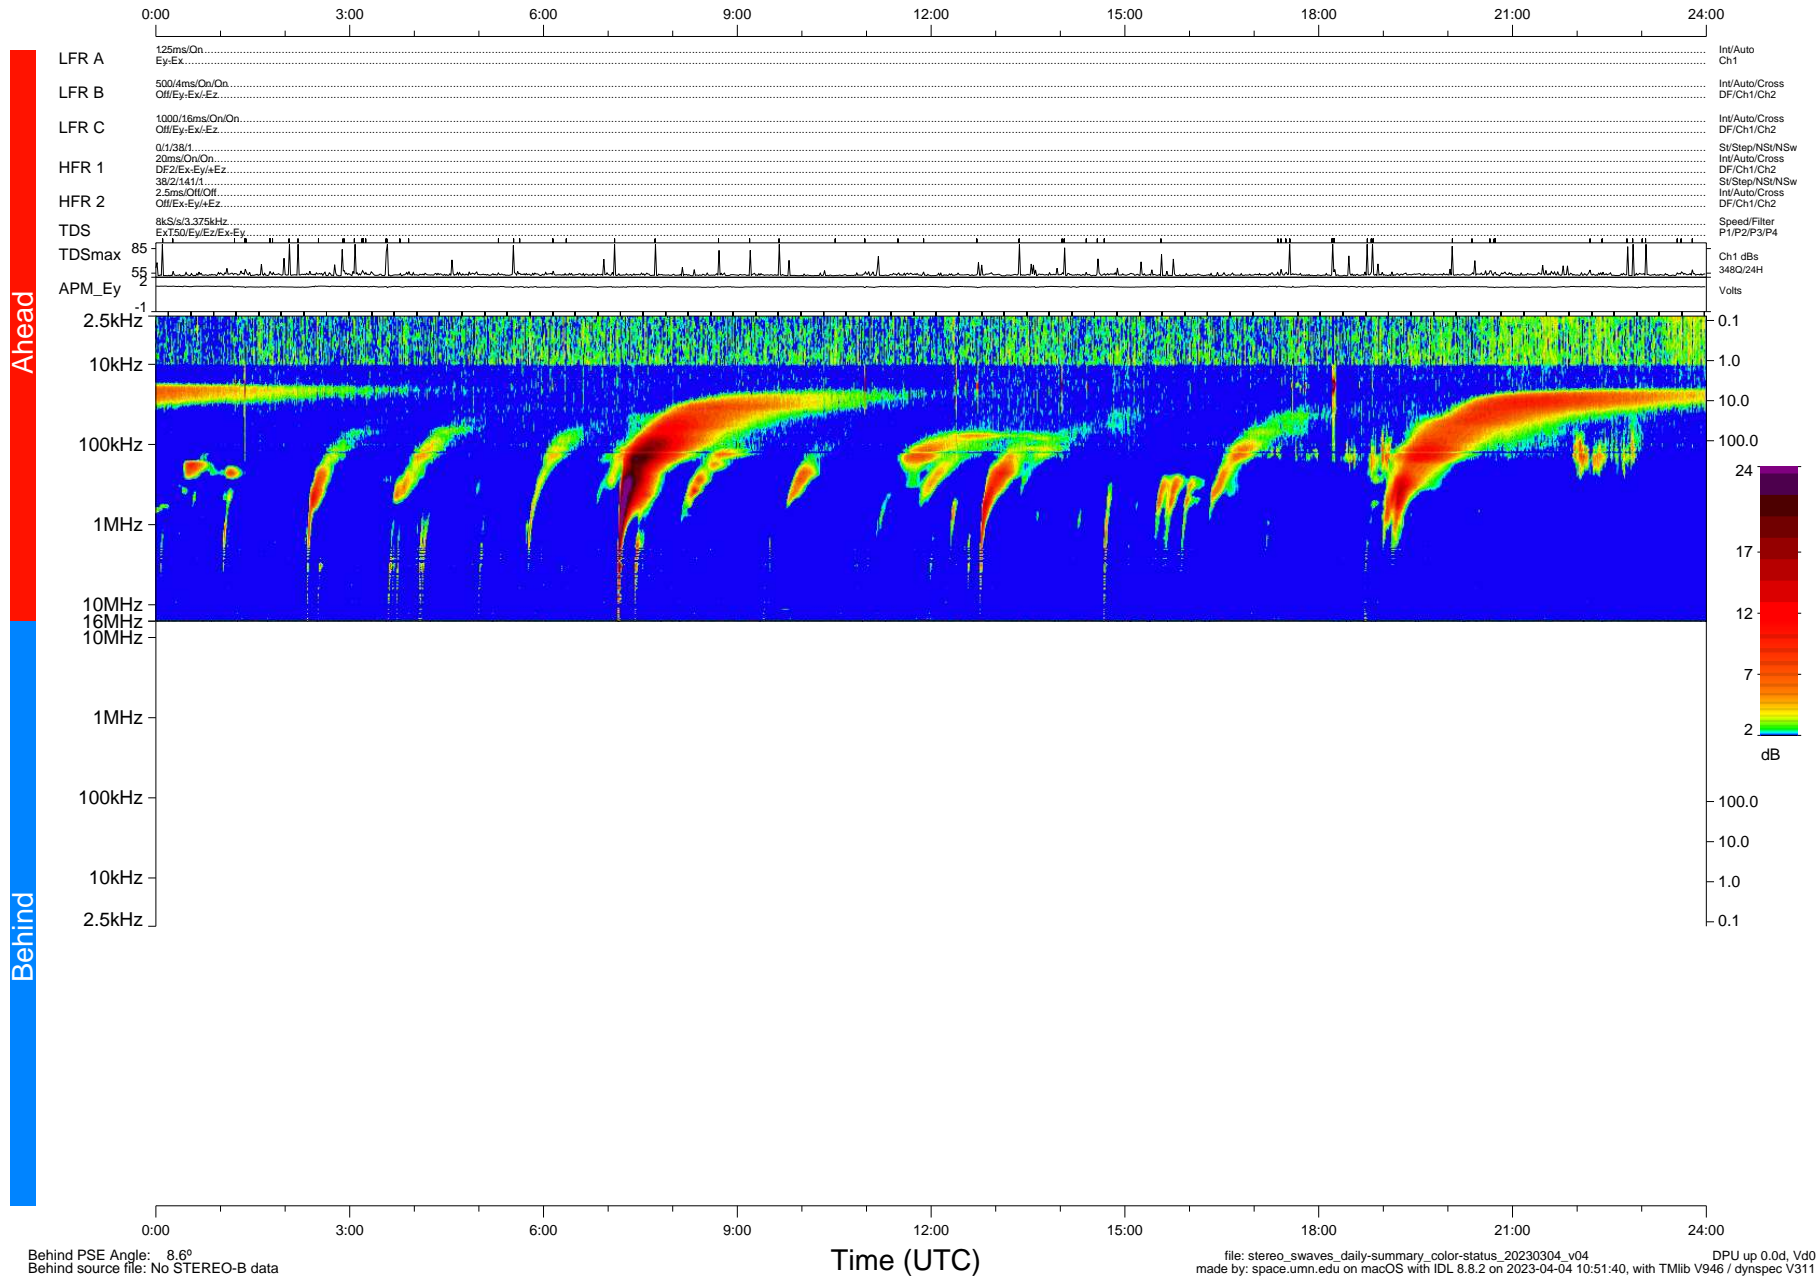

STEREO/WAVES Daily Summary - 04-Mar-2023 (DOY 063)

Ahead source file: swaves_ahead_2023_063_1_05.fin (Recovery: 100.0% HK, 103% Pkts)
 Ahead PSE Angle: -12.8°

DPU up 135.4d, V412d40

Behind PSE Angle: 8.6°
 Behind source file: No STEREO-B data

file: stereo_swaves_daily-summary_color-status_20230304_v04
 made by: space.umn.edu on macOS with IDL 8.8.2 on 2023-04-04 10:51:40, with Tlib V946 / dynspec V311
 DPU up 0.0d, Vd0