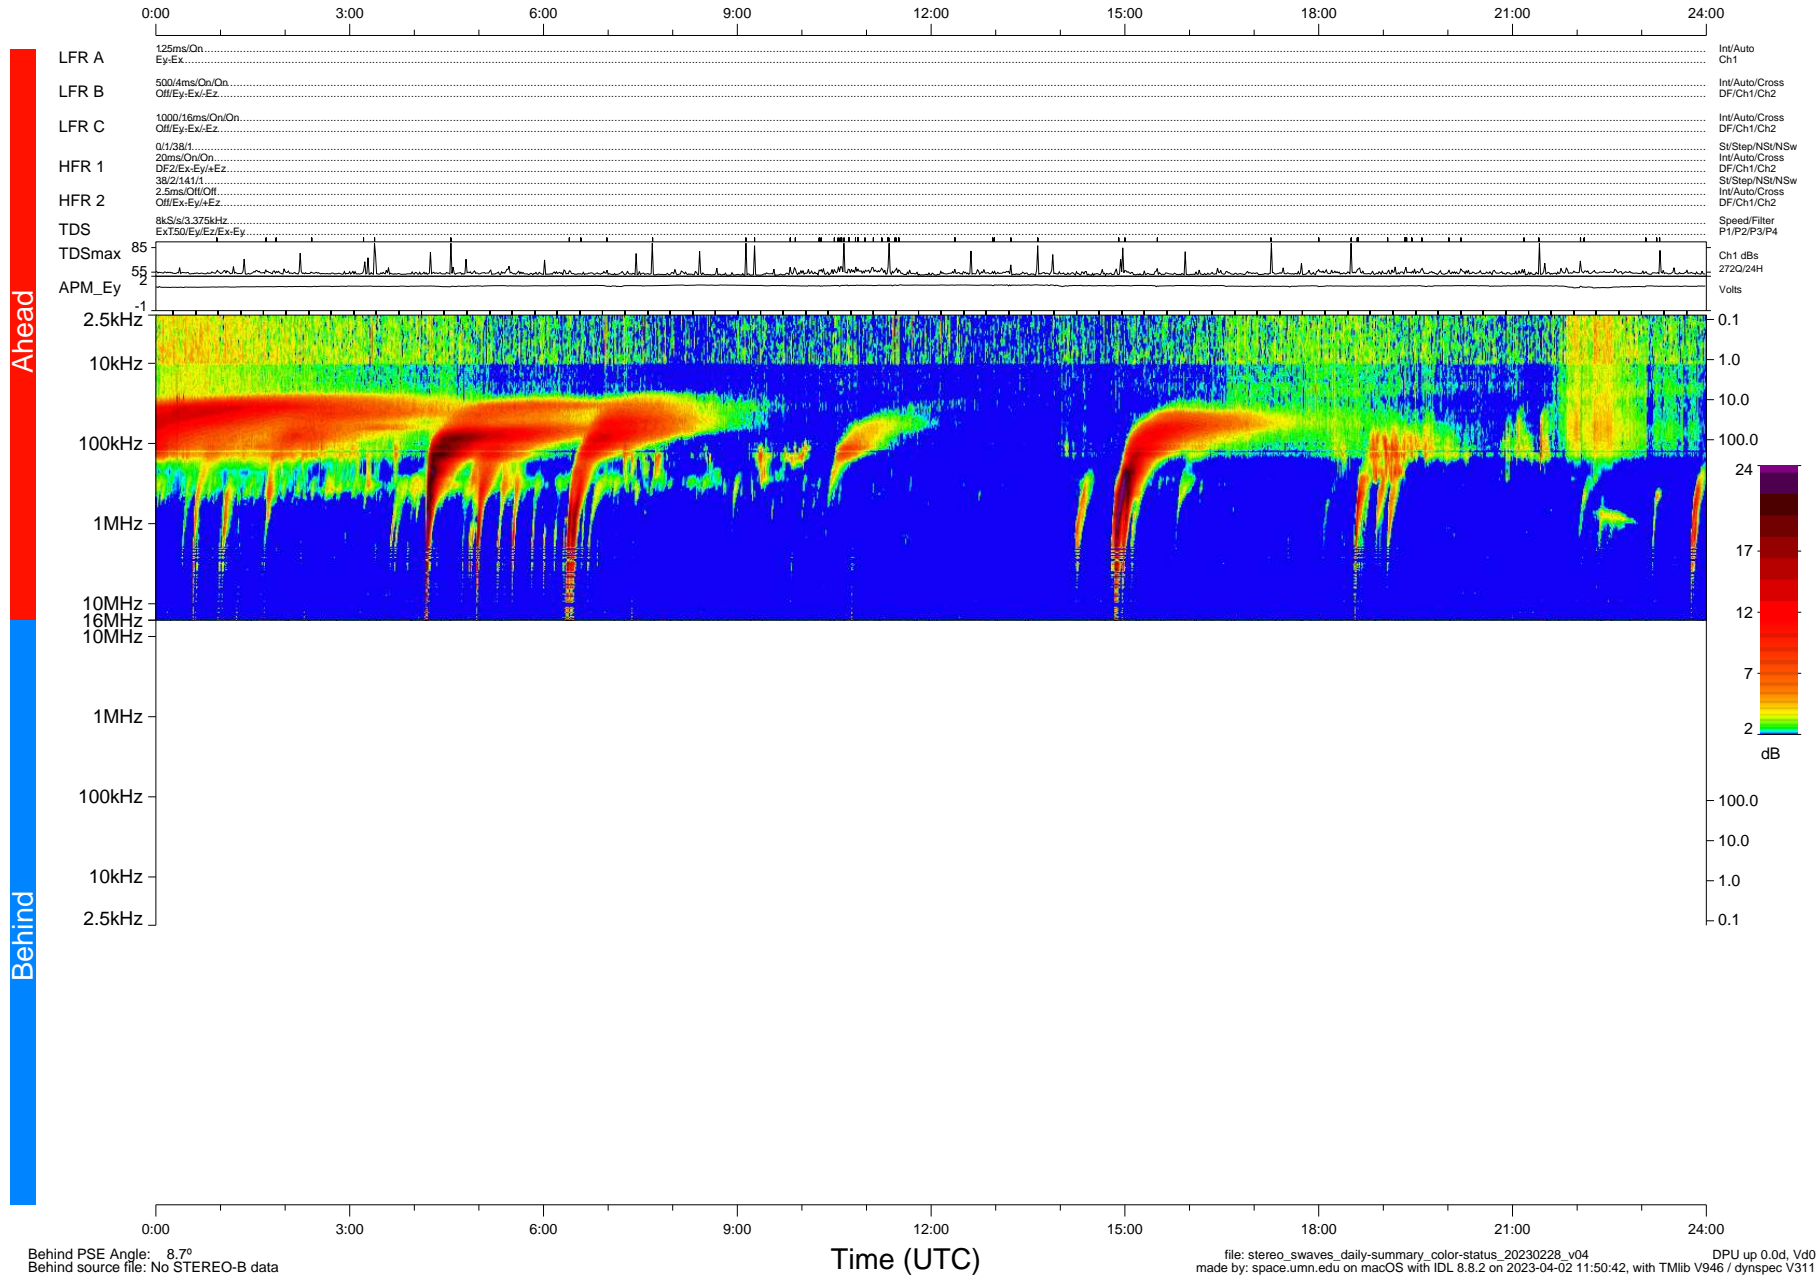

STEREO/WAVES Daily Summary - 28-Feb-2023 (DOY 059)

Ahead source file: swaves_ahead_2023_059_1_05.fin (Recovery: 100.0% HK, 92% PKts)
 Ahead PSE Angle: -12.8°

DPU up 131.4d, V412d40

Behind PSE Angle: 8.7°
 Behind source file: No STEREO-B data

file: stereo_swaves_daily-summary_color-status_20230228_v04 DPU up 0.0d, Vd0
 made by: space.umn.edu on macOS with IDL 8.8.2 on 2023-04-02 11:50:42, with Tlib V946 / dynspec V311