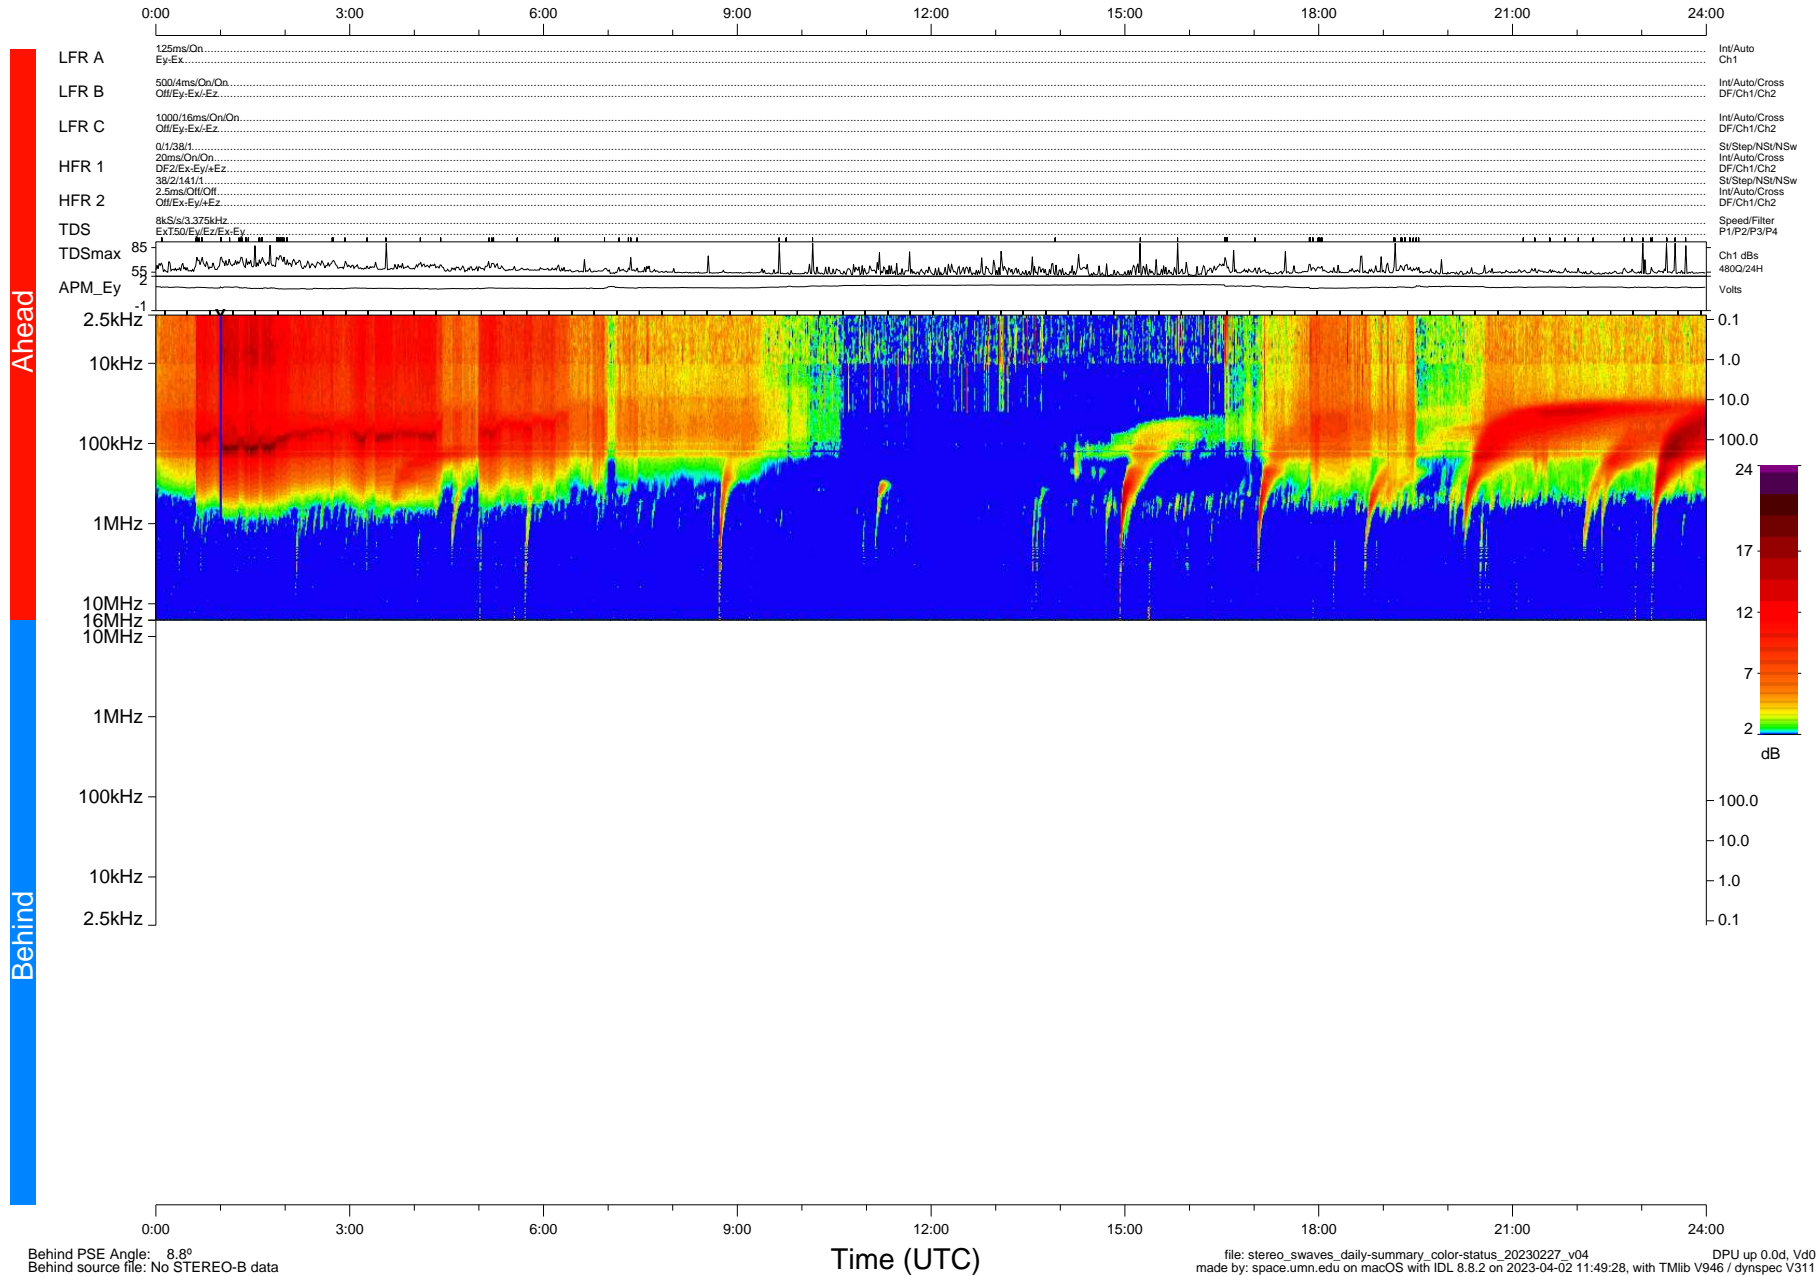

STEREO/WAVES Daily Summary - 27-Feb-2023 (DOY 058)

Ahead source file: swaves_ahead_2023_058_1_05.fin (Recovery: 100.0% HK, 123% Pkts)
 Ahead PSE Angle: -12.8°

DPU up 130.4d, V412d40

Behind PSE Angle: 8.8°
 Behind source file: No STEREO-B data

Time (UTC)

file: stereo_swaves_daily-summary_color-status_20230227_v04 DPU up 0.0d, Vd0
 made by: space.umn.edu on macOS with IDL 8.8.2 on 2023-04-02 11:49:28, with Tlib V946 / dynspec V311