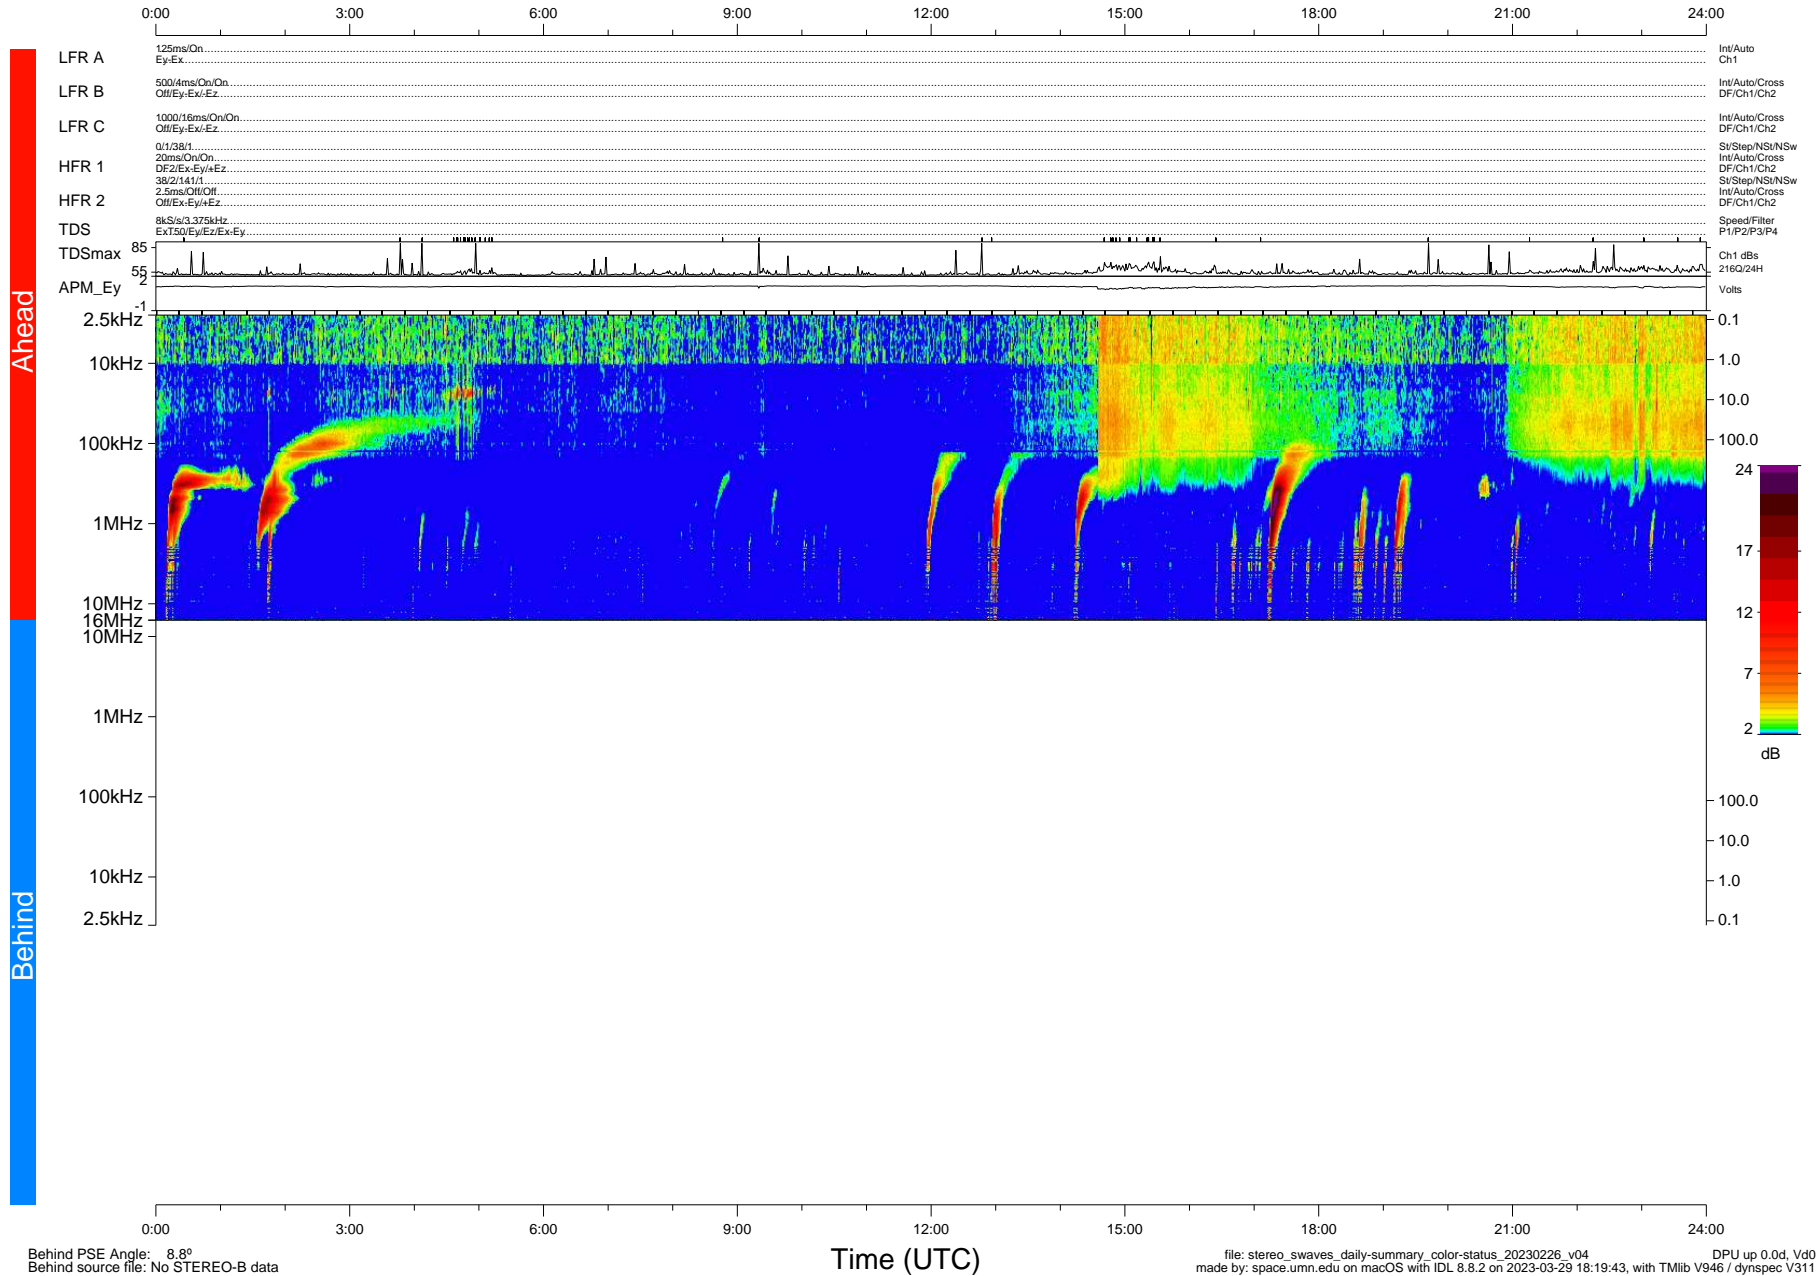

STEREO/WAVES Daily Summary - 26-Feb-2023 (DOY 057)

Ahead source file: swaves_ahead_2023_057_1_05.fin (Recovery: 100.0% HK, 84% Pkts)
 Ahead PSE Angle: -12.9°

DPU up 129.4d, V412d40

Behind PSE Angle: 8.8°
 Behind source file: No STEREO-B data

file: stereo_swaves_daily-summary_color-status_20230226_v04 DPU up 0.0d, Vd0
 made by: space.umn.edu on macOS with IDL 8.8.2 on 2023-03-29 18:19:43, with Tlib V946 / dynspec V311