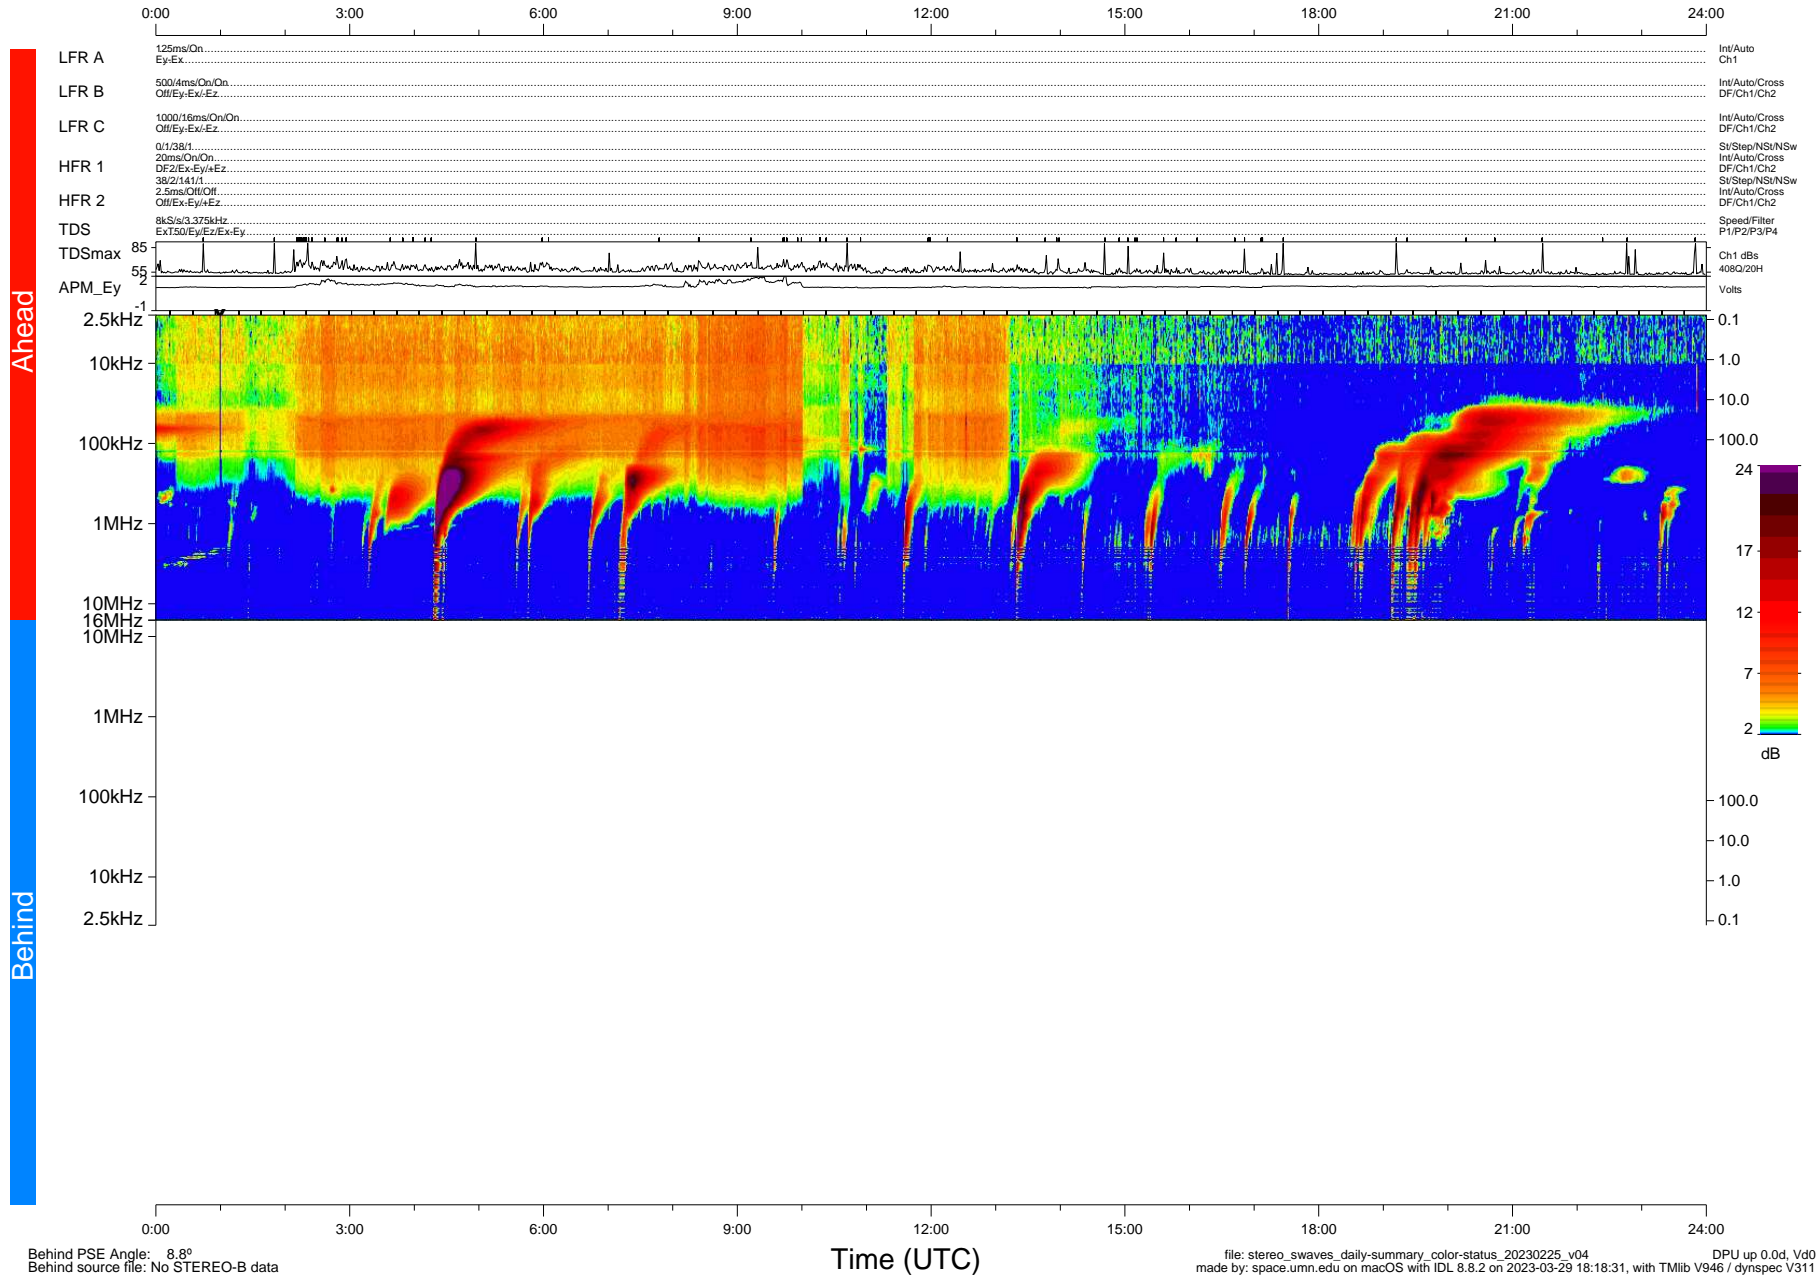

STEREO/WAVES Daily Summary - 25-Feb-2023 (DOY 056)

Ahead source file: swaves_ahead_2023_056_1_05.fin (Recovery: 100.0% HK, 112% Pkts)
 Ahead PSE Angle: -12.9°

DPU up 128.4d, V412d40

Behind PSE Angle: 8.8°
 Behind source file: No STEREO-B data

file: stereo_swaves_daily-summary_color-status_20230225_v04 DPU up 0.0d, Vd0
 made by: space.umn.edu on macOS with IDL 8.8.2 on 2023-03-29 18:18:31, with Tlib V946 / dynspec V311