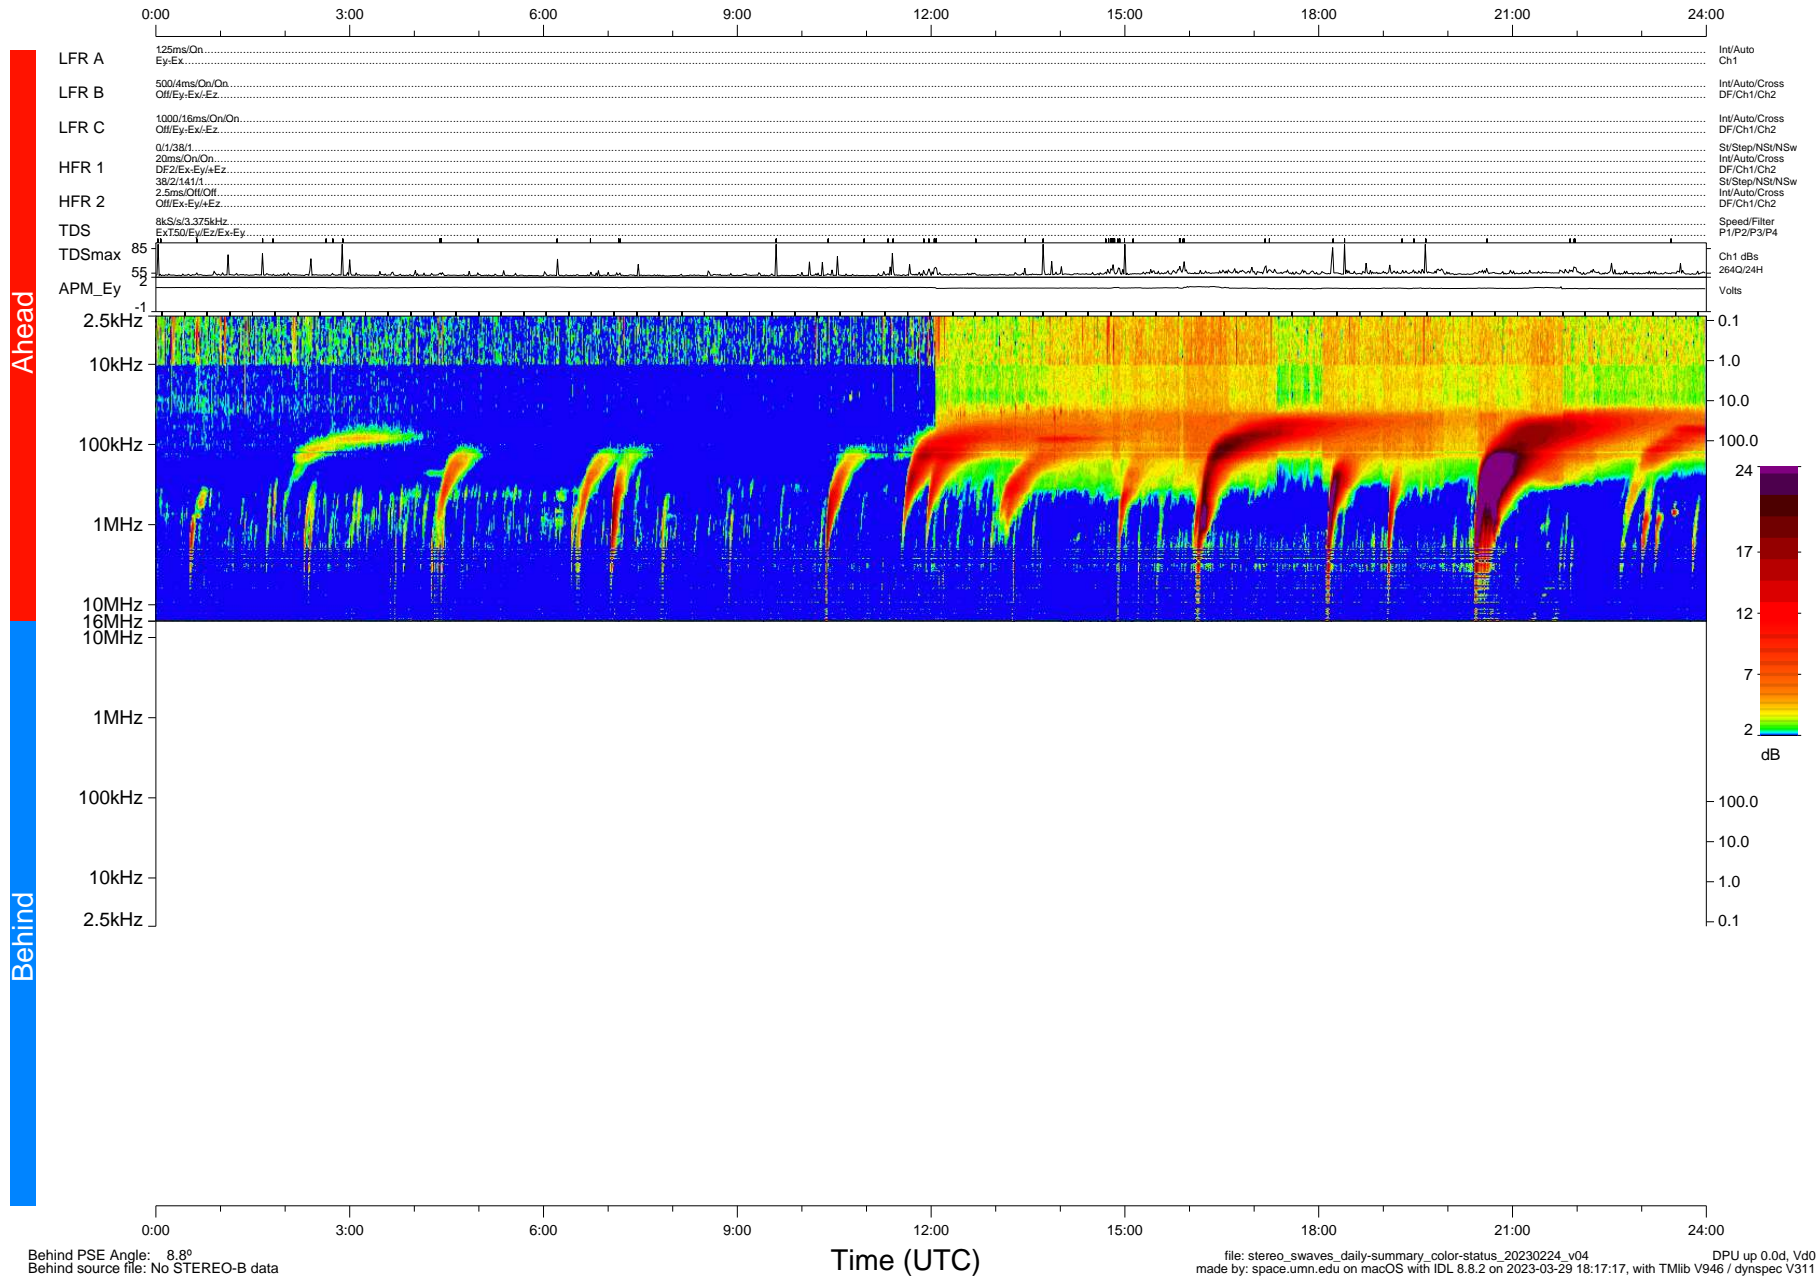

STEREO/WAVES Daily Summary - 24-Feb-2023 (DOY 055)

Ahead source file: swaves_ahead_2023_055_1_05.fin (Recovery: 100.0% HK, 91% PKts)
 Ahead PSE Angle: -12.9°

DPU up 127.4d, V412d40

Behind PSE Angle: 8.8°
 Behind source file: No STEREO-B data

file: stereo_swaves_daily-summary_color-status_20230224_v04
 made by: space.umn.edu on macOS with IDL 8.8.2 on 2023-03-29 18:17:17, with Tlib V946 / dynspec V311
 DPU up 0.0d, Vd0