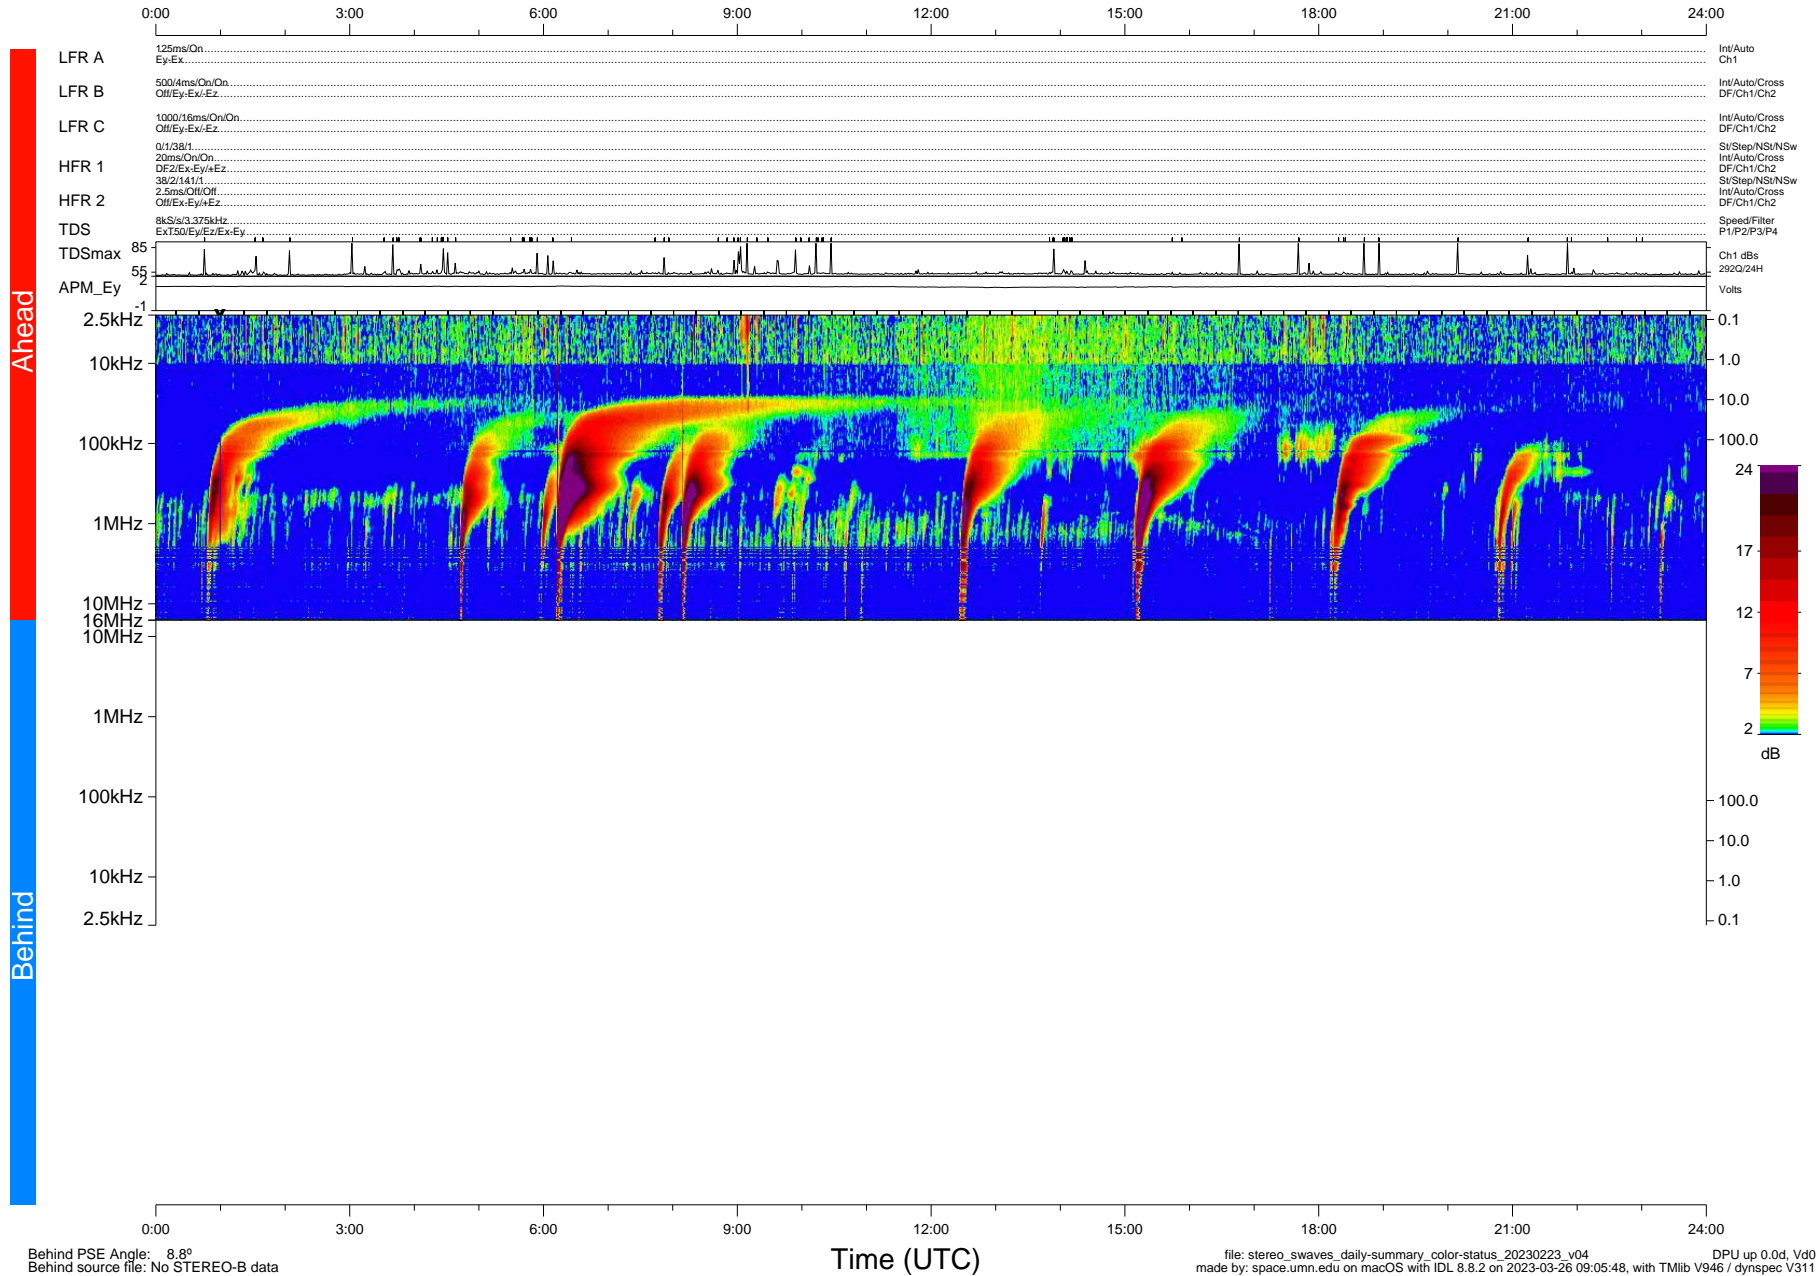

# STEREO/WAVES Daily Summary - 23-Feb-2023 (DOY 054)

Ahead source file: swaves\_ahead\_2023\_054\_1\_05.fin (Recovery: 100.0% HK, 95% PKts)  
 Ahead PSE Angle: -13.0°

DPU up 126.4d, V412d40

Behind PSE Angle: 8.8°  
 Behind source file: No STEREO-B data

file: stereo\_swaves\_daily-summary\_color-status\_20230223\_v04  
 made by: space.umn.edu on macOS with IDL 8.8.2 on 2023-03-26 09:05:48, with Tlib V946 / dynspec V311  
 DPU up 0.0d, Vd0