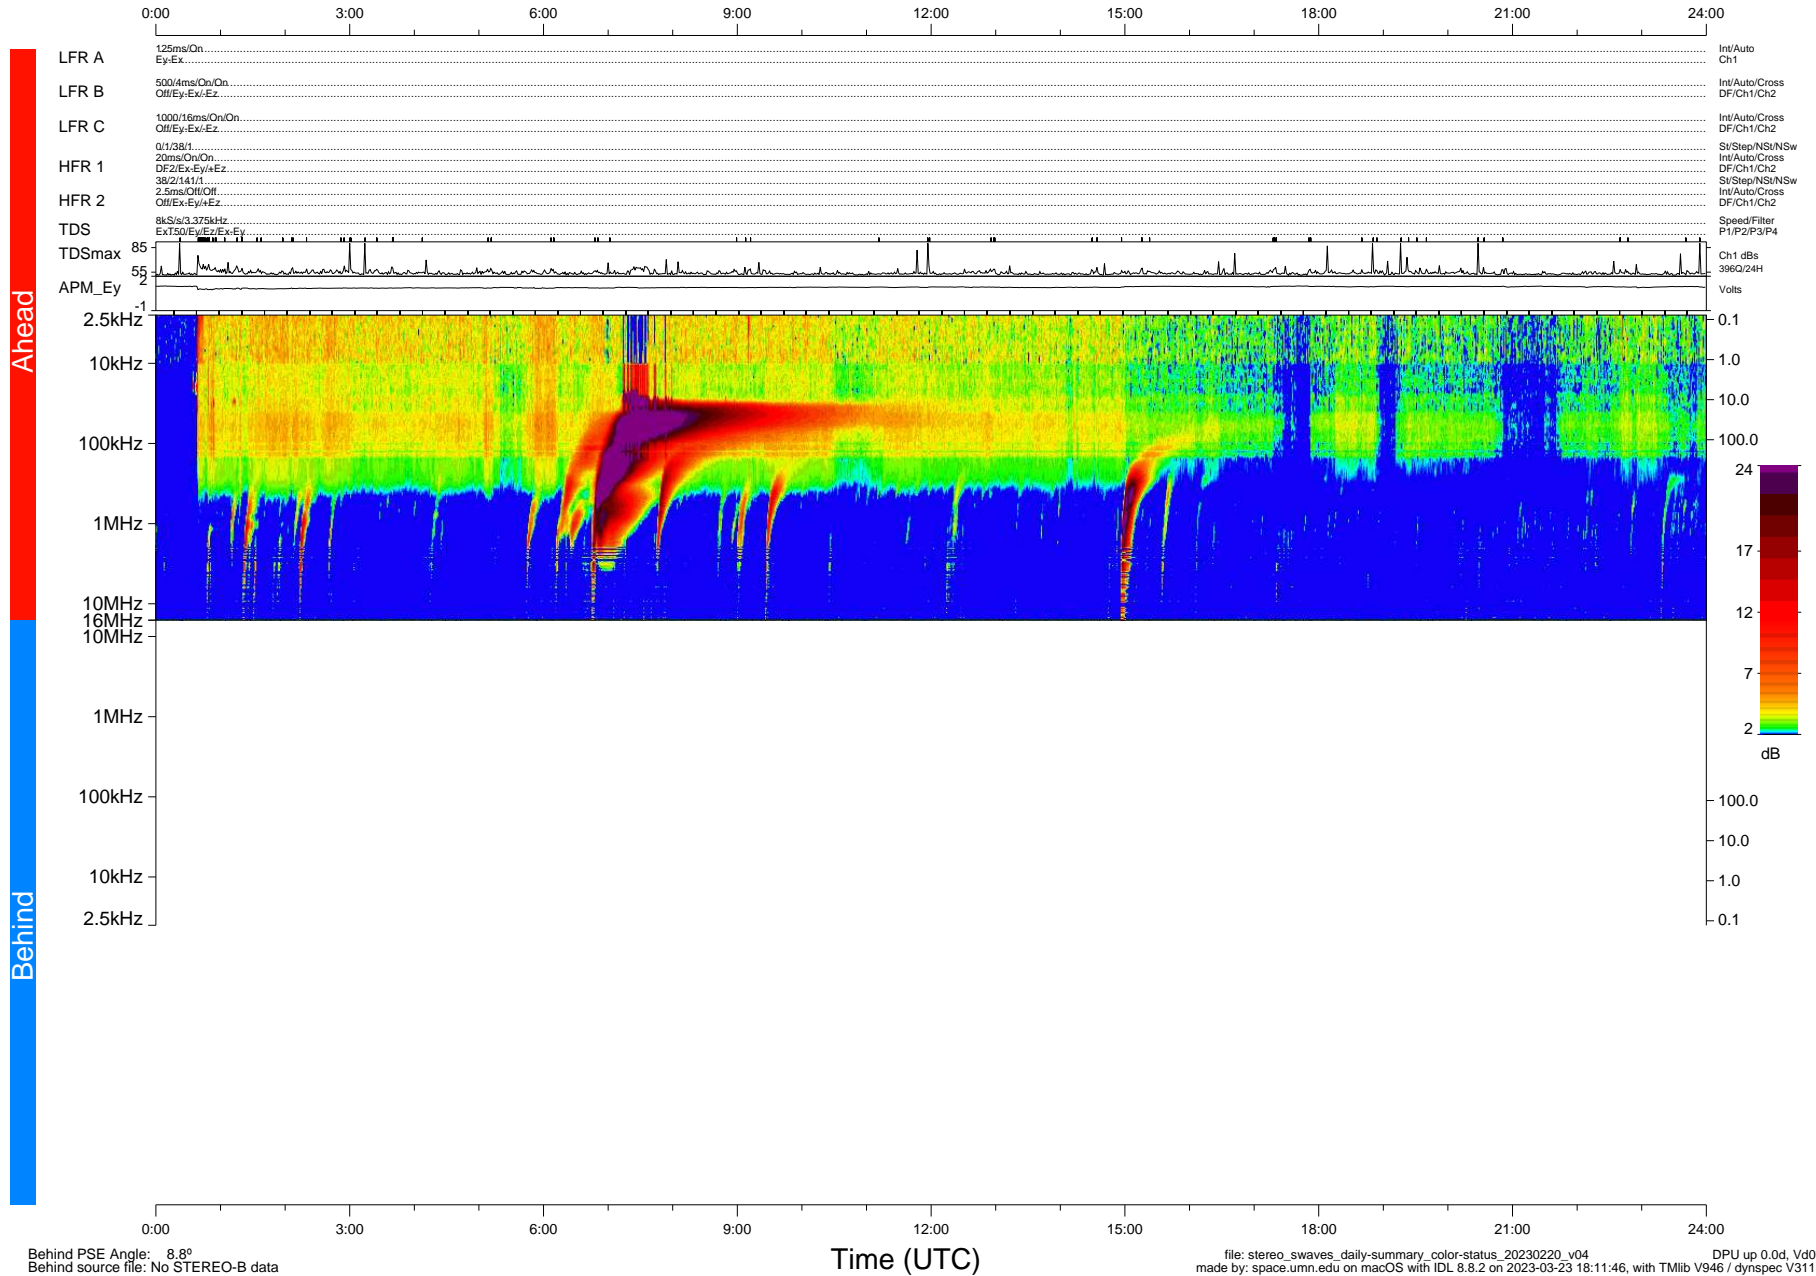

STEREO/WAVES Daily Summary - 20-Feb-2023 (DOY 051)

Ahead source file: swaves_ahead_2023_051_1_05.fin (Recovery: 100.0% HK, 110% Pkts)
 Ahead PSE Angle: -13.1°

DPU up 123.4d, V412d40

Behind PSE Angle: 8.8°
 Behind source file: No STEREO-B data

Time (UTC)

file: stereo_swaves_daily-summary_color-status_20230220_v04 DPU up 0.0d, Vd0
 made by: space.umn.edu on macOS with IDL 8.8.2 on 2023-03-23 18:11:46, with Tlib V946 / dynspec V311