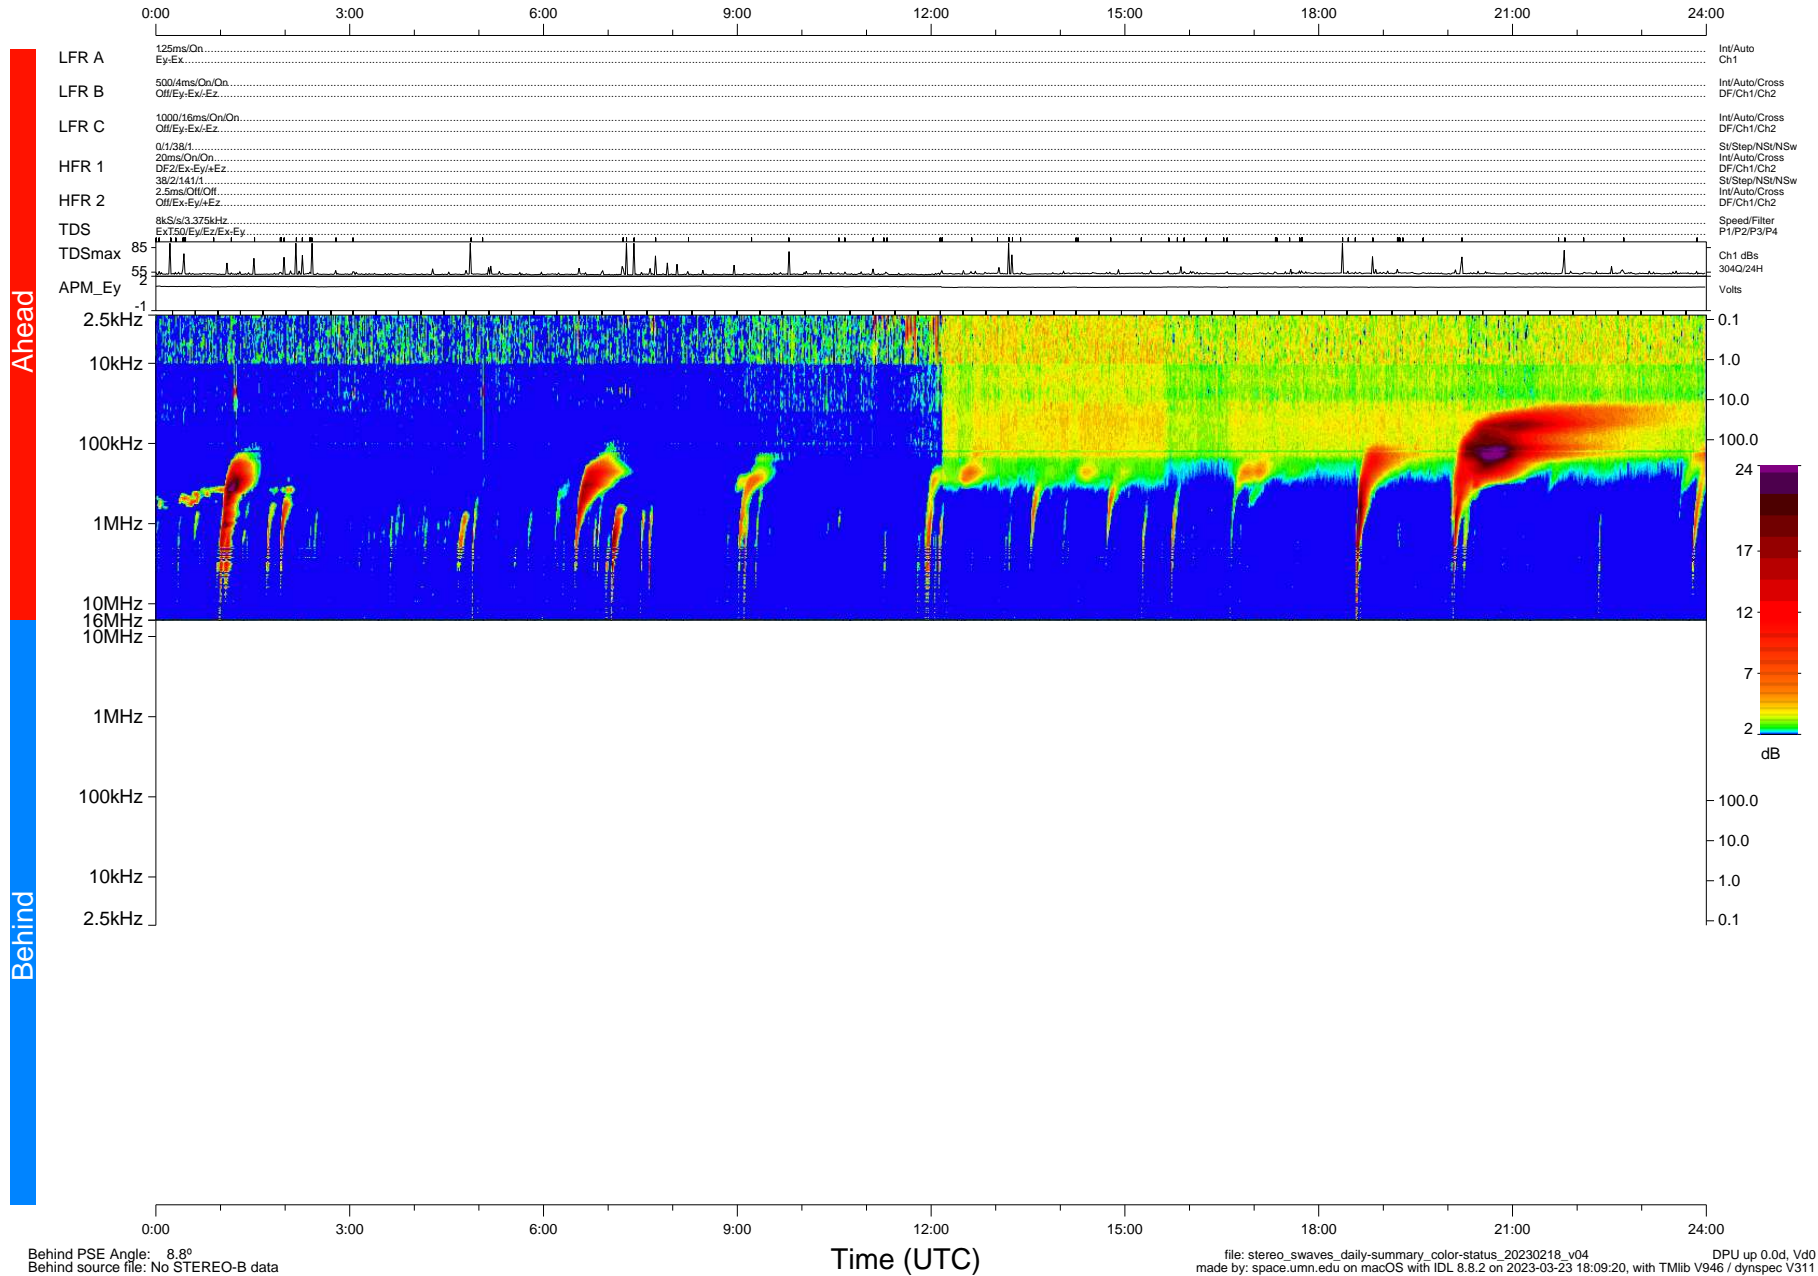

STEREO/WAVES Daily Summary - 18-Feb-2023 (DOY 049)

Ahead source file: swaves_ahead_2023_049_1_05.fin (Recovery: 100.0% HK, 97% Pkts)
 Ahead PSE Angle: -13.1°

DPU up 121.4d, V412d40

Behind PSE Angle: 8.8°
 Behind source file: No STEREO-B data

Time (UTC)

file: stereo_swaves_daily-summary_color-status_20230218_v04 DPU up 0.0d, Vd0
 made by: space.umn.edu on macOS with IDL 8.8.2 on 2023-03-23 18:09:20, with Tlib V946 / dynspec V311