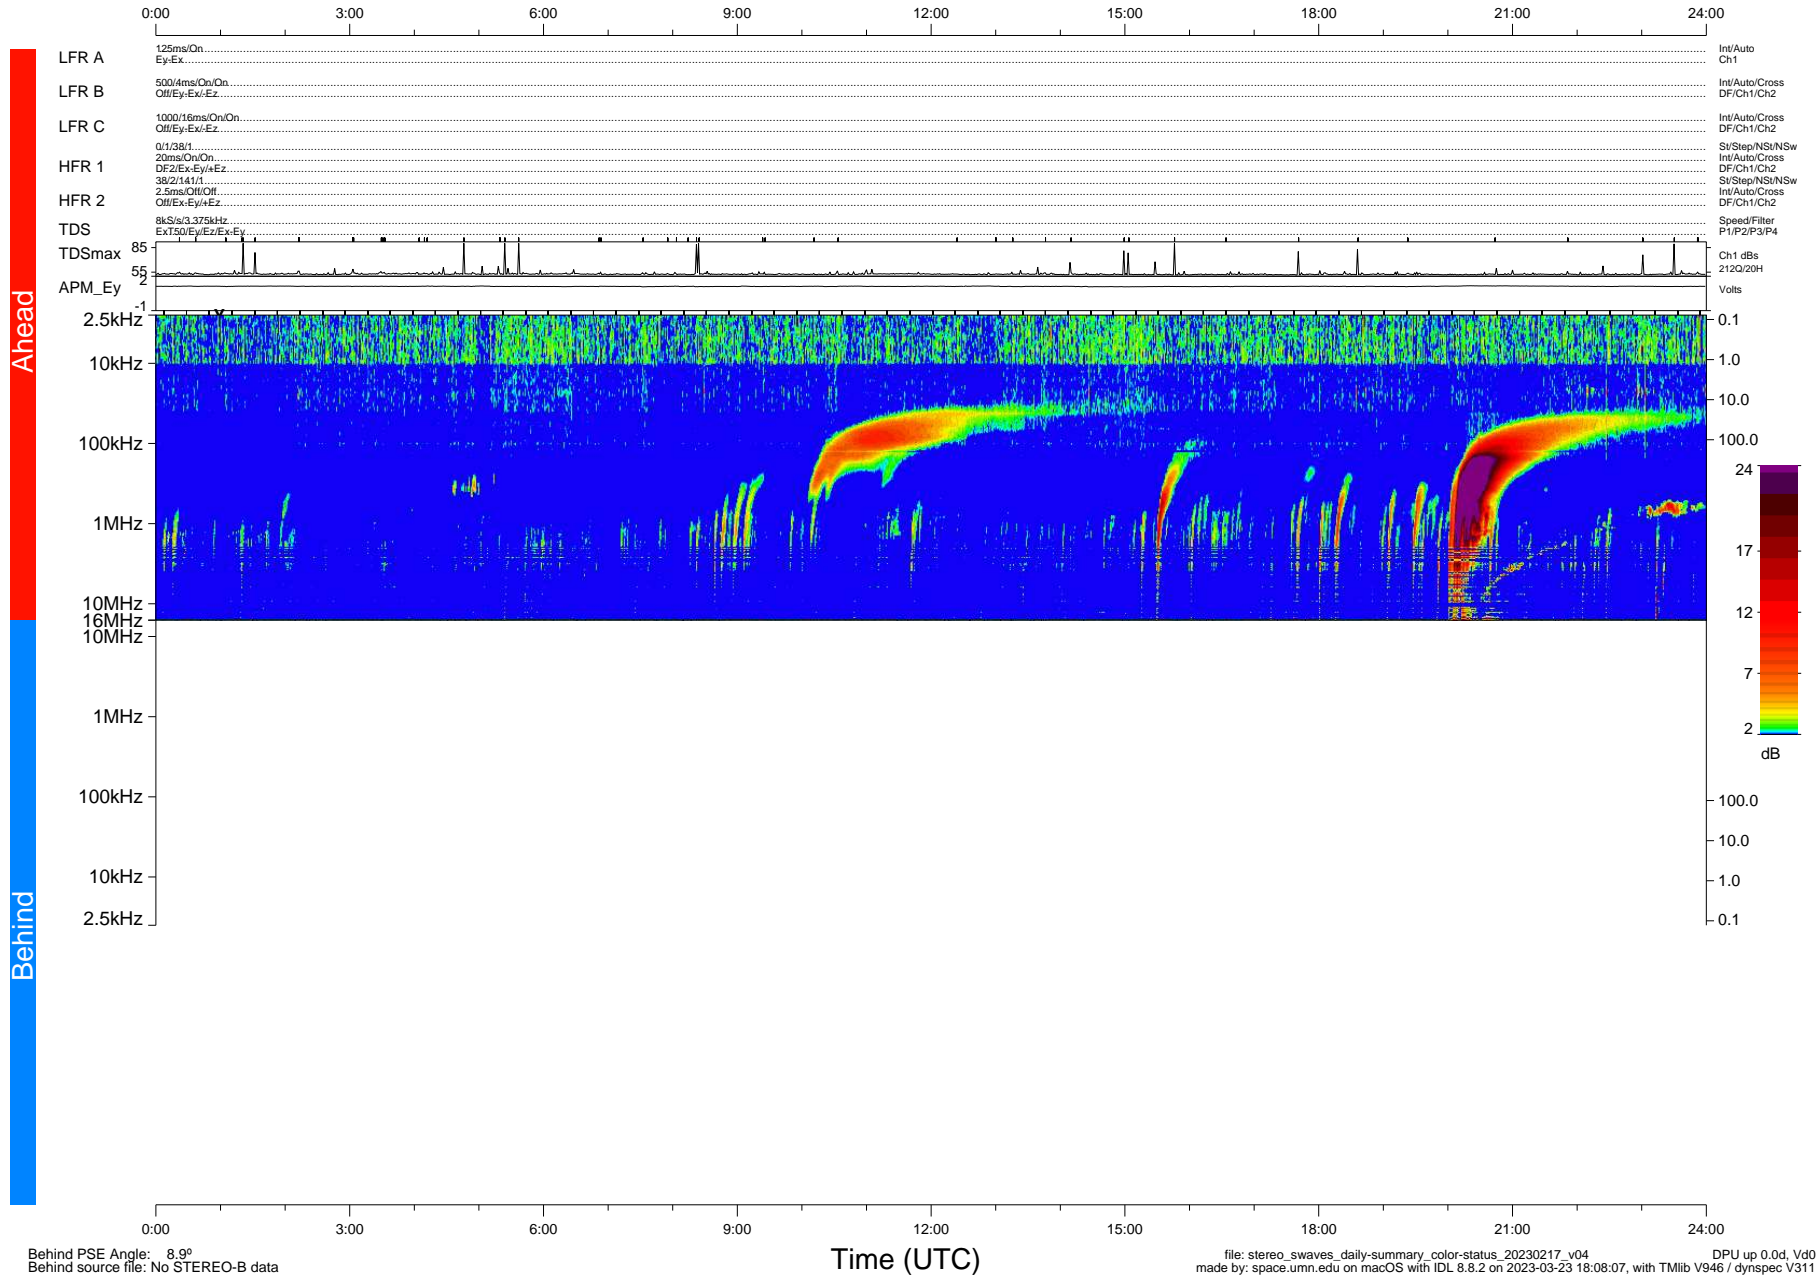

STEREO/WAVES Daily Summary - 17-Feb-2023 (DOY 048)

Ahead source file: swaves_ahead_2023_048_1_05.fin (Recovery: 100.0% HK, 83% Pkts)
 Ahead PSE Angle: -13.2°

DPU up 120.4d, V412d40

Behind PSE Angle: 8.9°
 Behind source file: No STEREO-B data

file: stereo_swaves_daily-summary_color-status_20230217_v04
 made by: space.umn.edu on macOS with IDL 8.8.2 on 2023-03-23 18:08:07, with Tlib V946 / dynspec V311
 DPU up 0.0d, Vd0