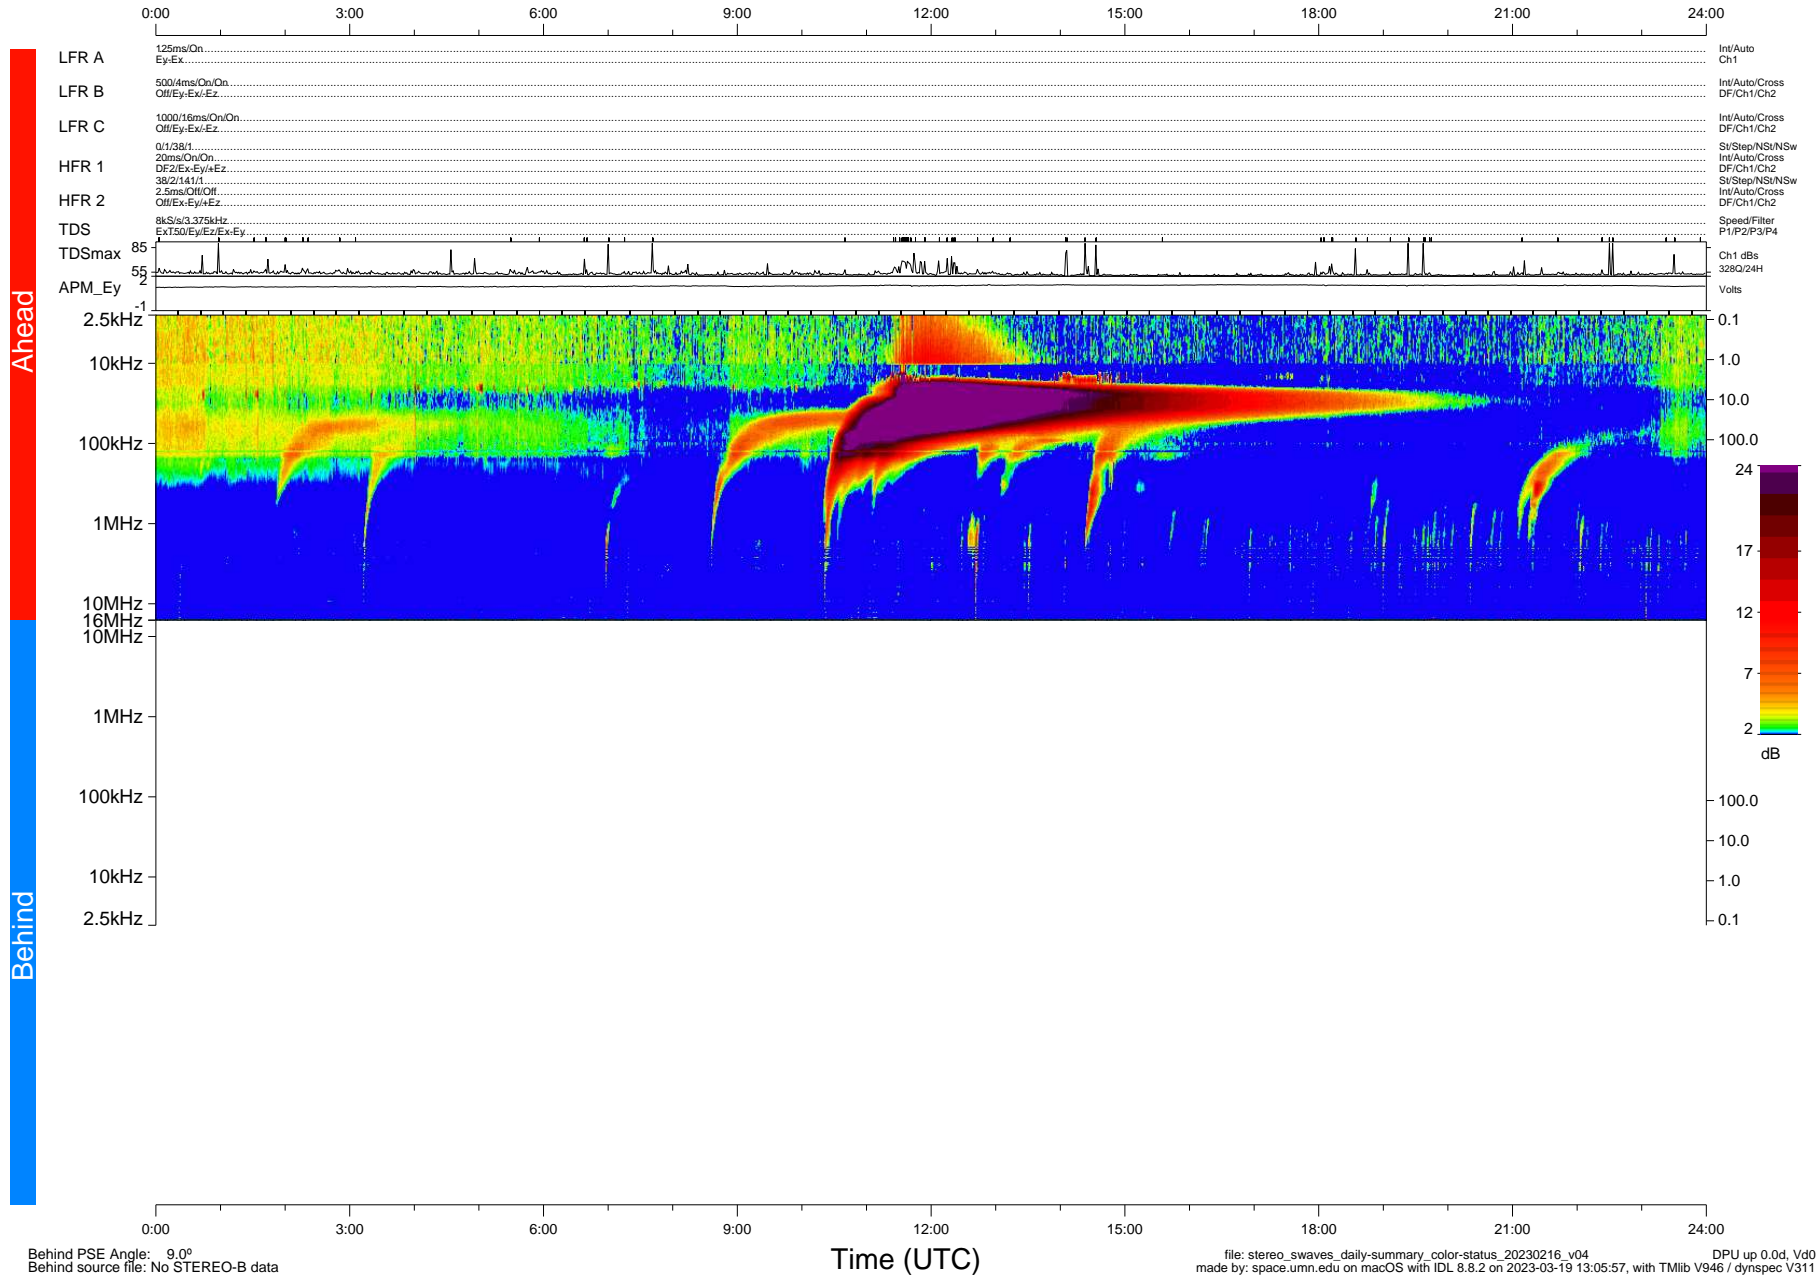

STEREO/WAVES Daily Summary - 16-Feb-2023 (DOY 047)

Ahead source file: swaves_ahead_2023_047_1_05.fin (Recovery: 100.0% HK, 100% Pkts)
 Ahead PSE Angle: -13.1°

DPU up 119.4d, V412d40

Behind PSE Angle: 9.0°
 Behind source file: No STEREO-B data

Time (UTC)

file: stereo_swaves_daily-summary_color-status_20230216_v04
 made by: space.umn.edu on macOS with IDL 8.8.2 on 2023-03-19 13:05:57, with Tlib V946 / dynspec V311
 DPU up 0.0d, Vd0