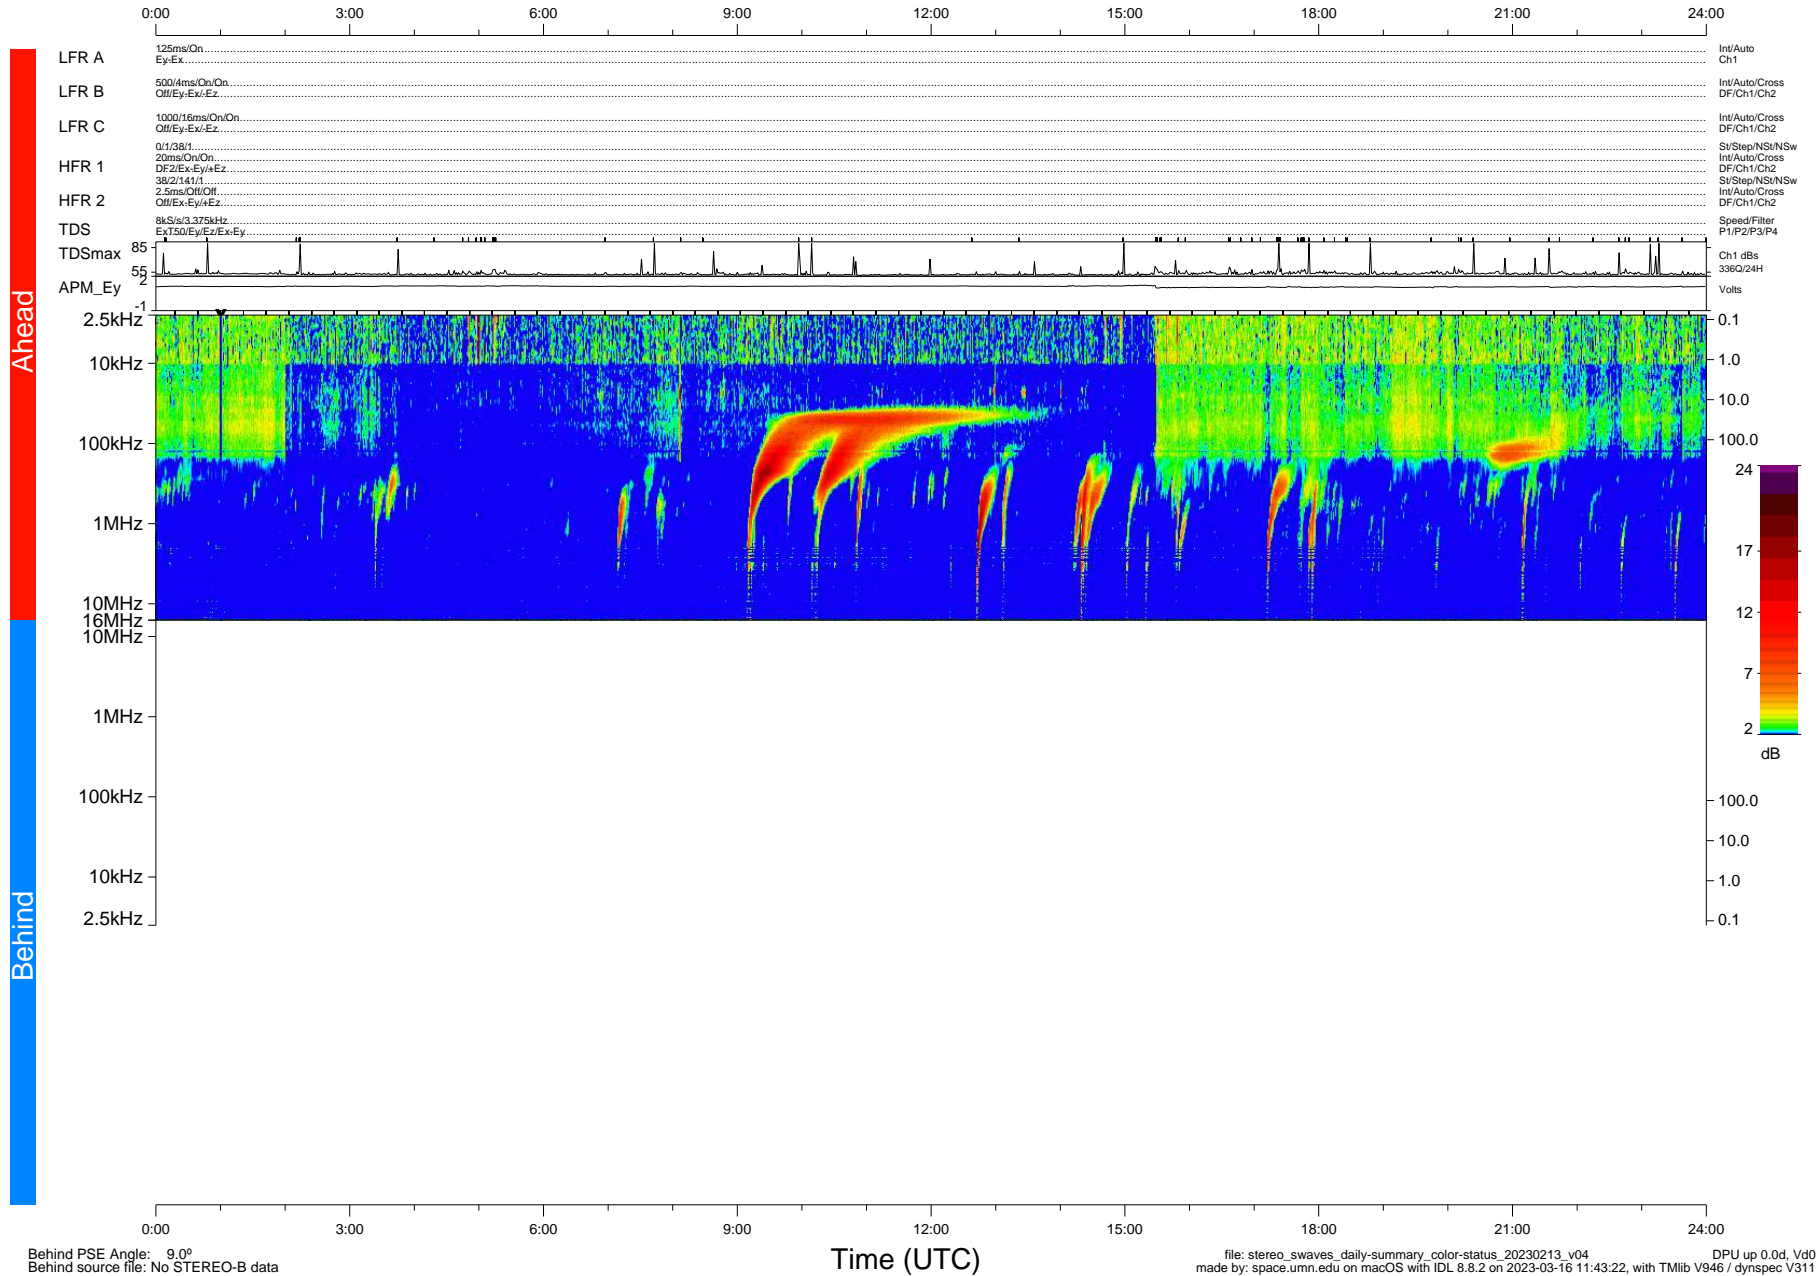

STEREO/WAVES Daily Summary - 13-Feb-2023 (DOY 044)

Ahead source file: swaves_ahead_2023_044_1_05.fin (Recovery: 100.0% HK, 102% Pkts)
Ahead PSE Angle: -13.2°

DPU up 116.4d, V412d40

Behind PSE Angle: 9.0°
Behind source file: No STEREO-B data

Time (UTC)