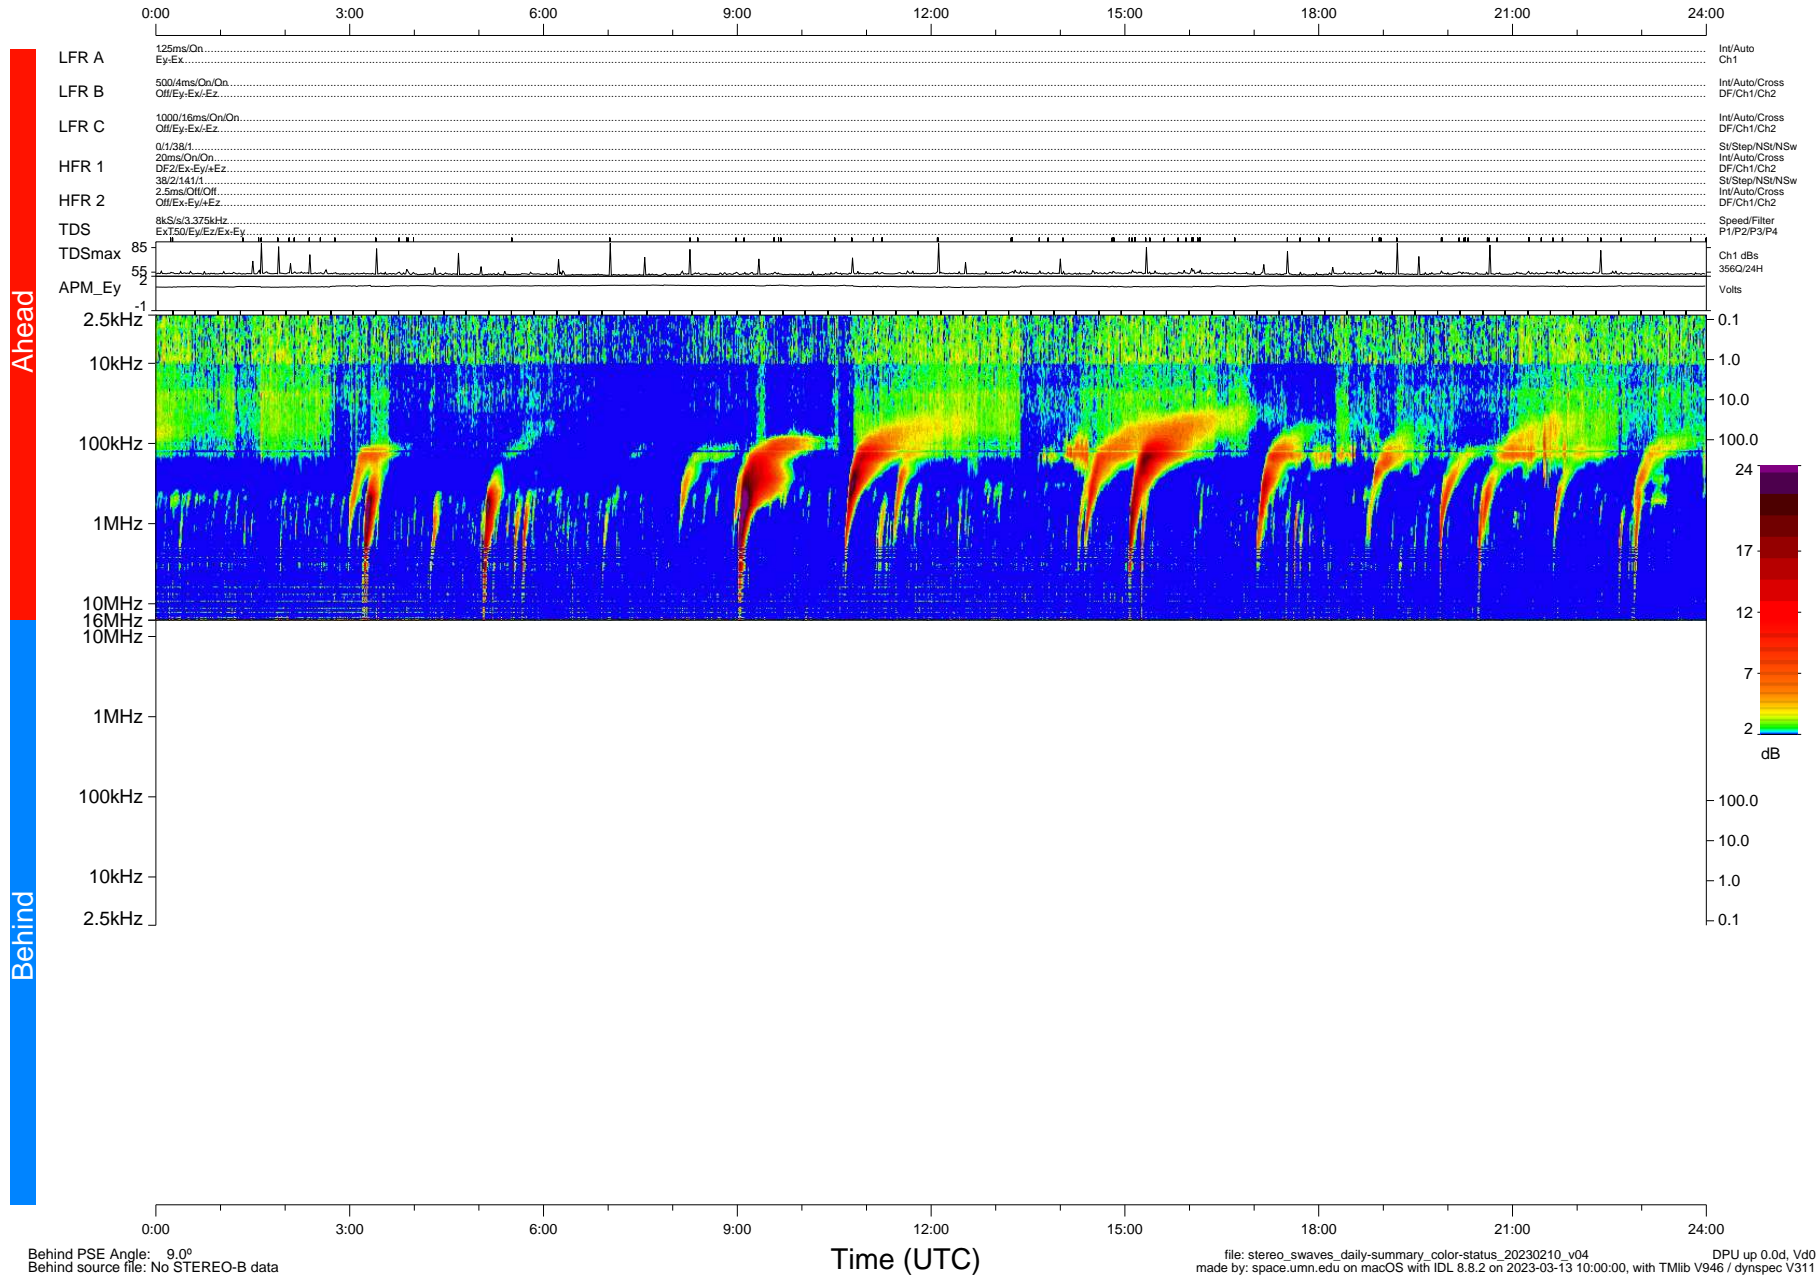

STEREO/WAVES Daily Summary - 10-Feb-2023 (DOY 041)

Ahead source file: swaves_ahead_2023_041_1_05.fin (Recovery: 100.0% HK, 104% Pkts)
 Ahead PSE Angle: -13.3°

DPU up 113.4d, V412d40

Behind PSE Angle: 9.0°
 Behind source file: No STEREO-B data

Time (UTC)

file: stereo_swaves_daily-summary_color-status_20230210_v04
 made by: space.umn.edu on macOS with IDL 8.8.2 on 2023-03-13 10:00:00, with Tlib V946 / dynspec V311
 DPU up 0.0d, Vd0