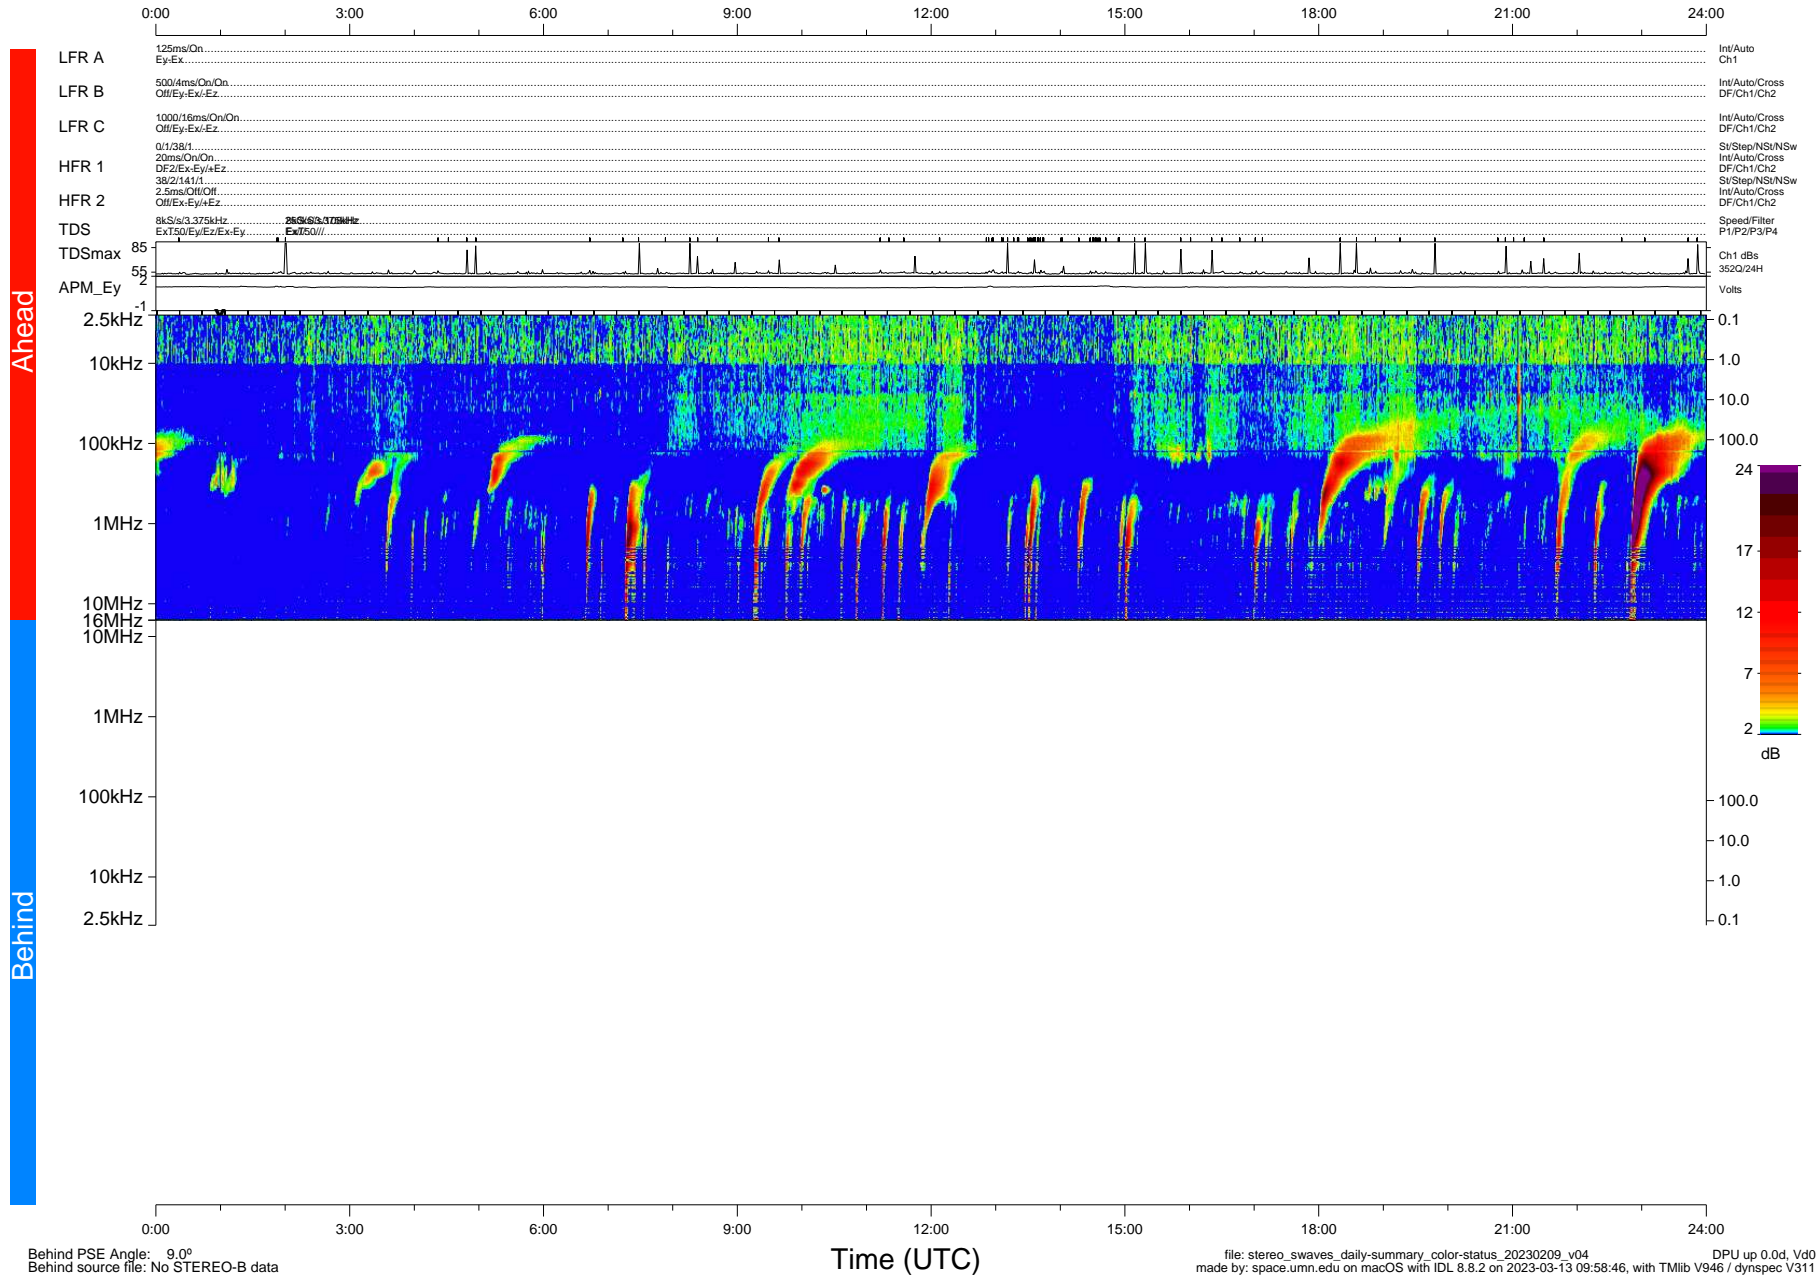

STEREO/WAVES Daily Summary - 09-Feb-2023 (DOY 040)

Ahead source file: swaves_ahead_2023_040_1_05.fin (Recovery: 100.0% HK, 104% Pkts)
 Ahead PSE Angle: -13.3°

DPU up 112.4d, V412d40

Behind PSE Angle: 9.0°
 Behind source file: No STEREO-B data

file: stereo_swaves_daily-summary_color-status_20230209_v04
 made by: space.umn.edu on macOS with IDL 8.8.2 on 2023-03-13 09:58:46, with Tlib V946 / dynspec V311
 DPU up 0.0d, Vd0