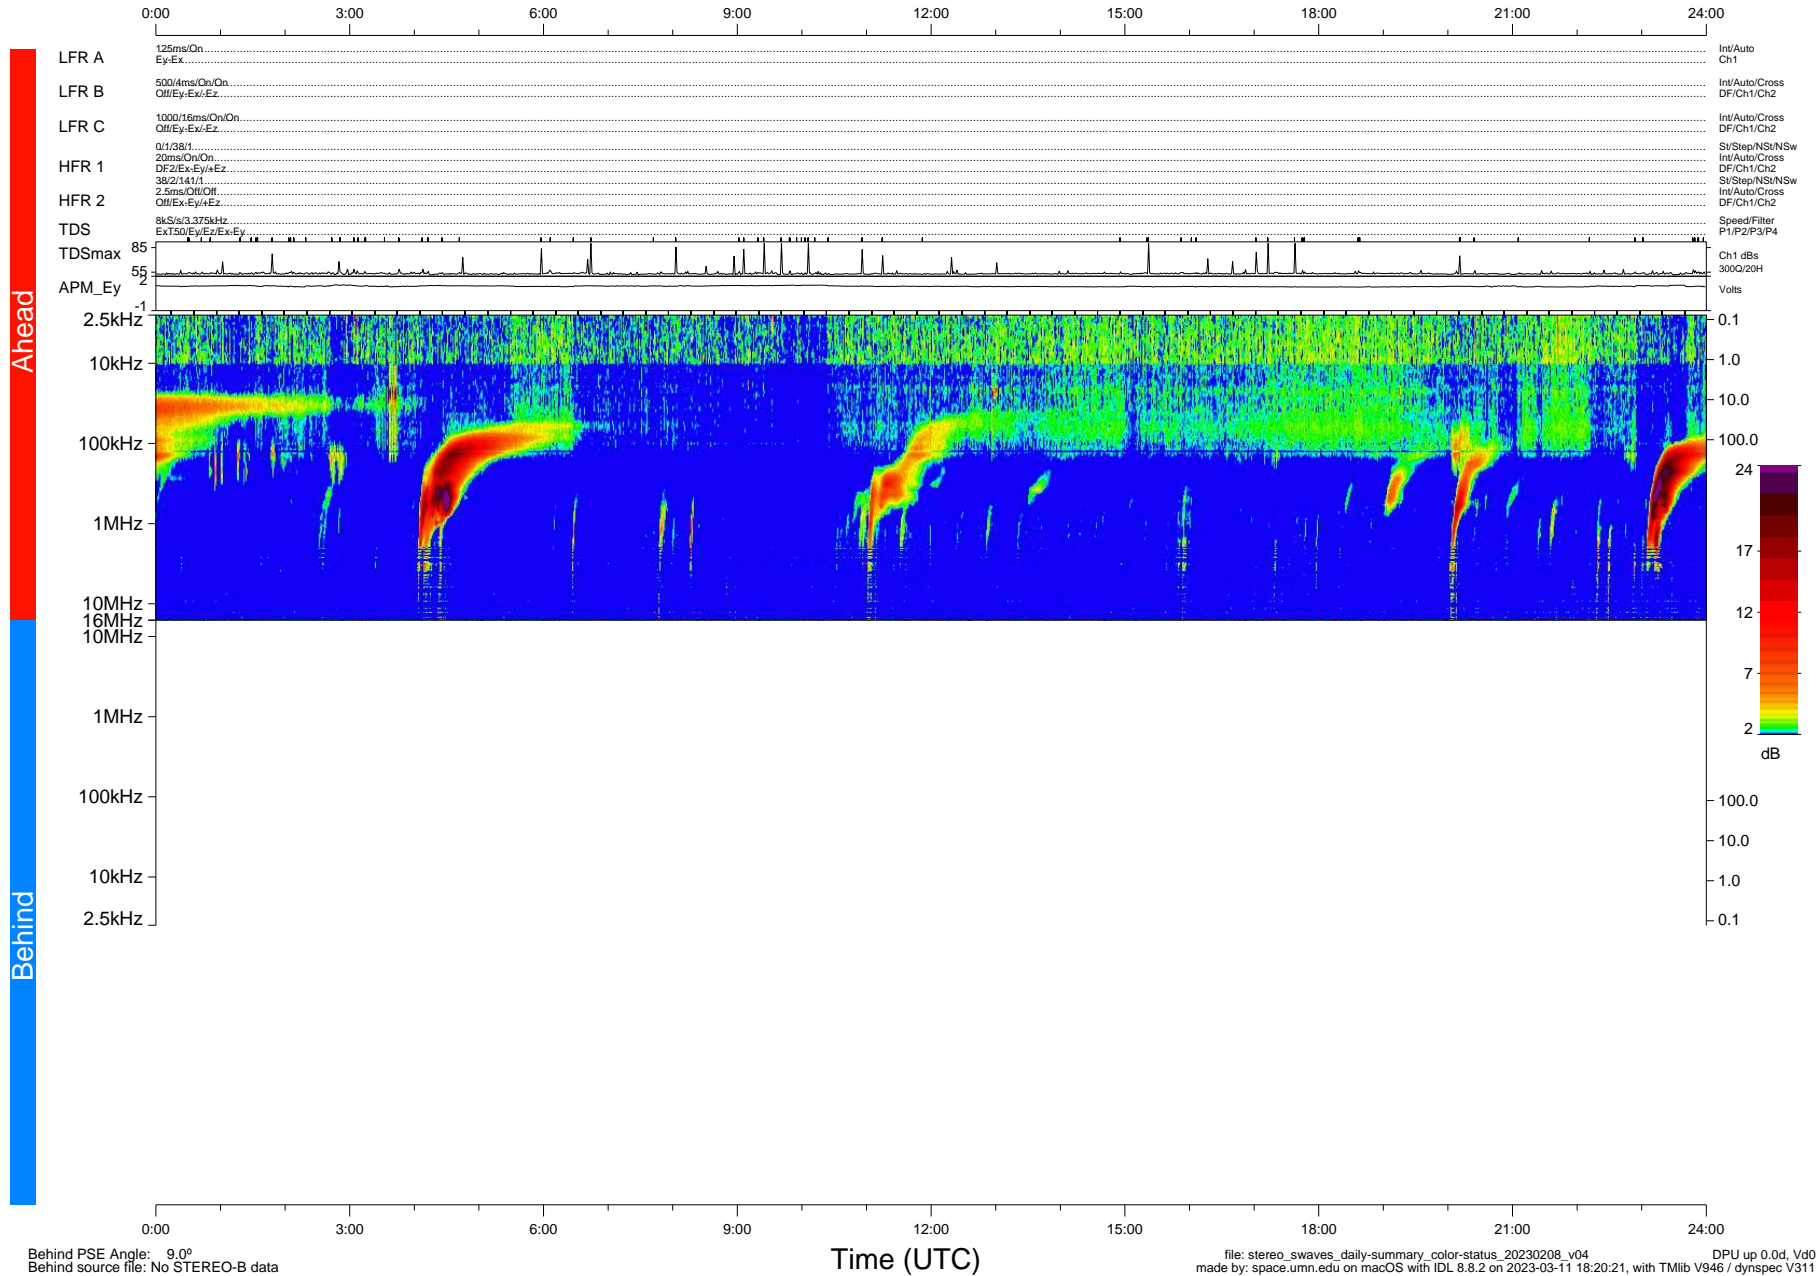

STEREO/WAVES Daily Summary - 08-Feb-2023 (DOY 039)

Ahead source file: swaves_ahead_2023_039_1_05.fin (Recovery: 100.0% HK, 96% Pkts)
Ahead PSE Angle: -13.4°

DPU up 111.4d, V412d40

Behind PSE Angle: 9.0°
Behind source file: No STEREO-B data