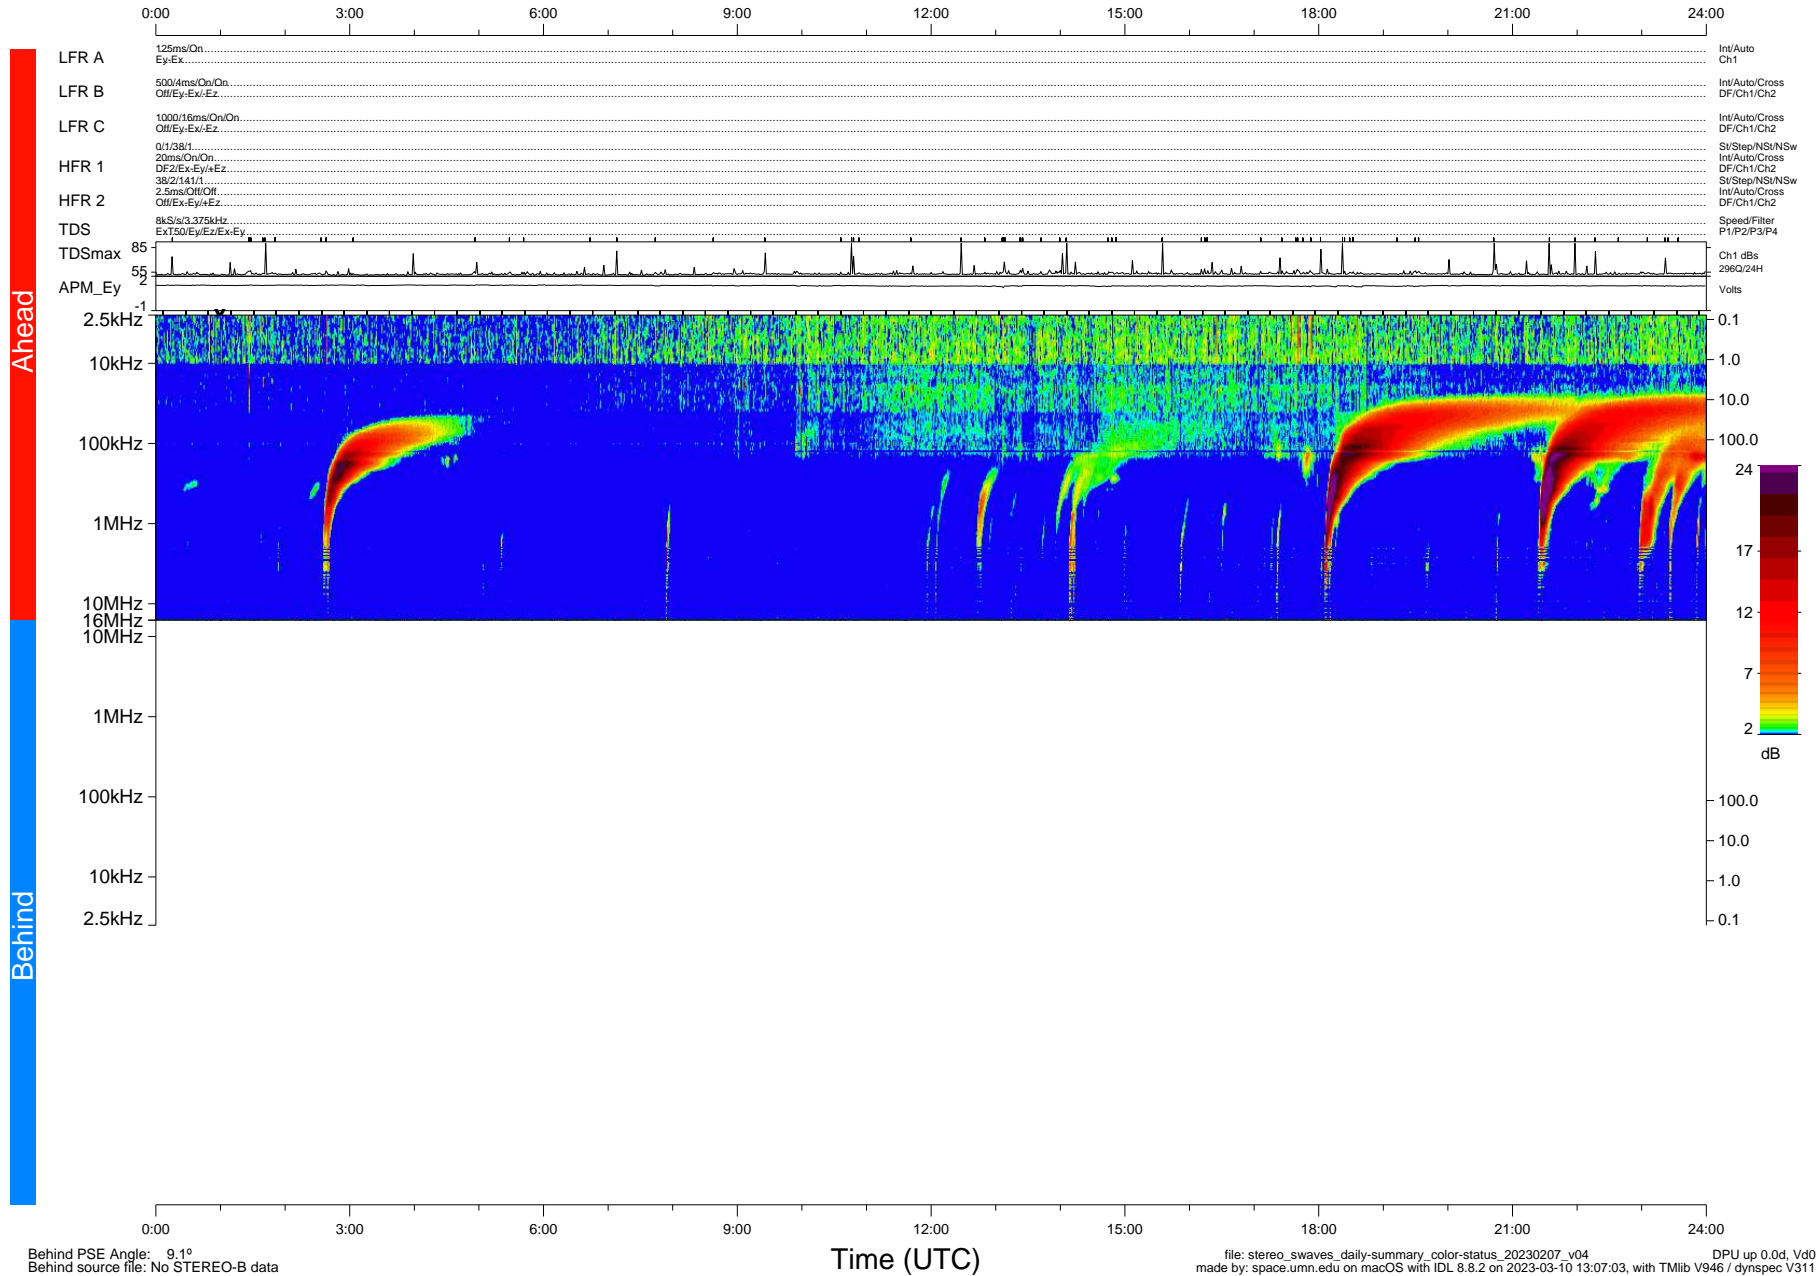

# STEREO/WAVES Daily Summary - 07-Feb-2023 (DOY 038)

Ahead source file: swaves\_ahead\_2023\_038\_1\_05.fin (Recovery: 100.0% HK, 96% Pkts)  
 Ahead PSE Angle: -13.3°

DPU up 110.4d, V412d40

Behind PSE Angle: 9.1°  
 Behind source file: No STEREO-B data