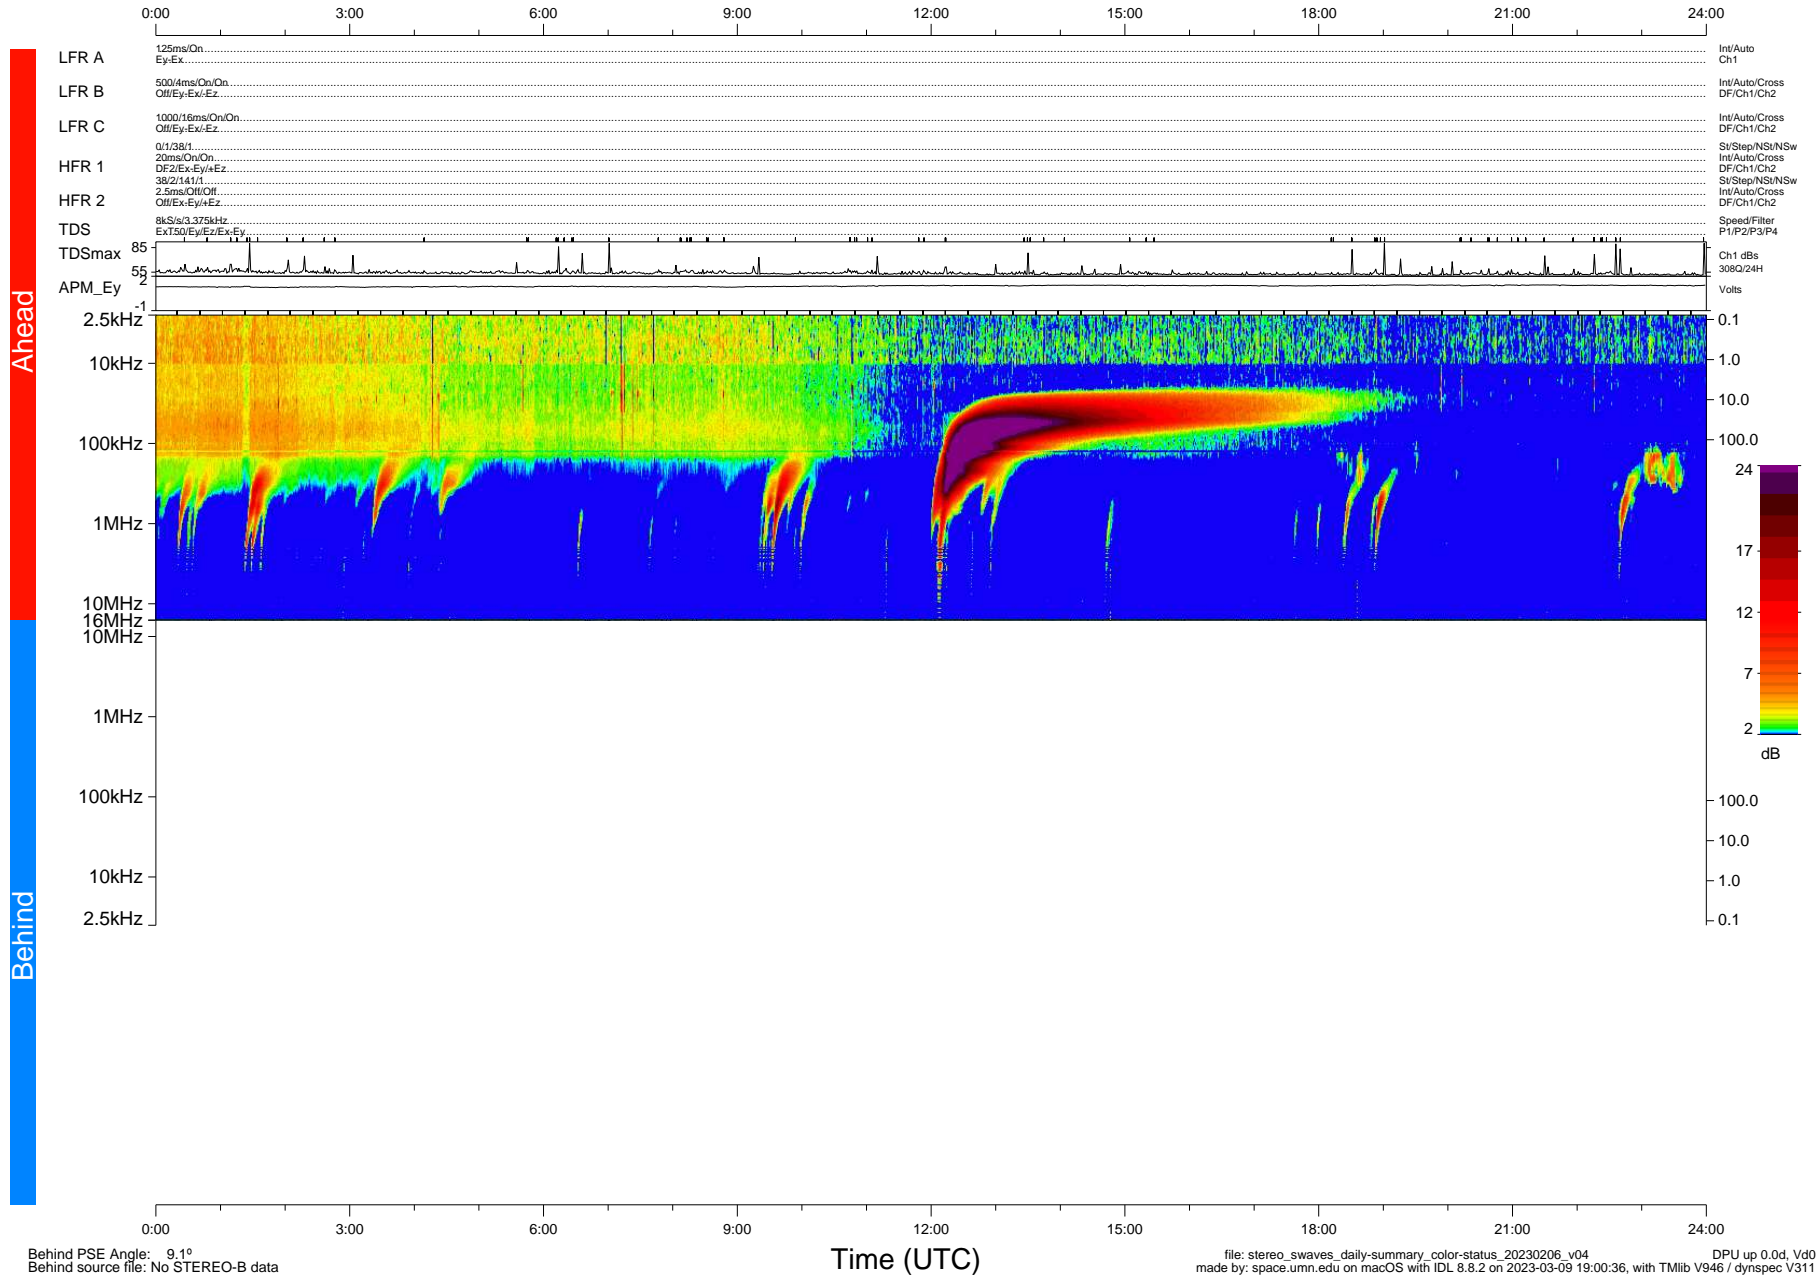

STEREO/WAVES Daily Summary - 06-Feb-2023 (DOY 037)

Ahead source file: swaves_ahead_2023_037_1_05.fin (Recovery: 100.0% HK, 97% Pkts)
 Ahead PSE Angle: -13.3°

DPU up 109.4d, V412d40

Behind PSE Angle: 9.1°
 Behind source file: No STEREO-B data

file: stereo_swaves_daily-summary_color-status_20230206_v04 DPU up 0.0d, Vd0
 made by: space.umn.edu on macOS with IDL 8.8.2 on 2023-03-09 19:00:36, with TLib V946 / dynspec V311