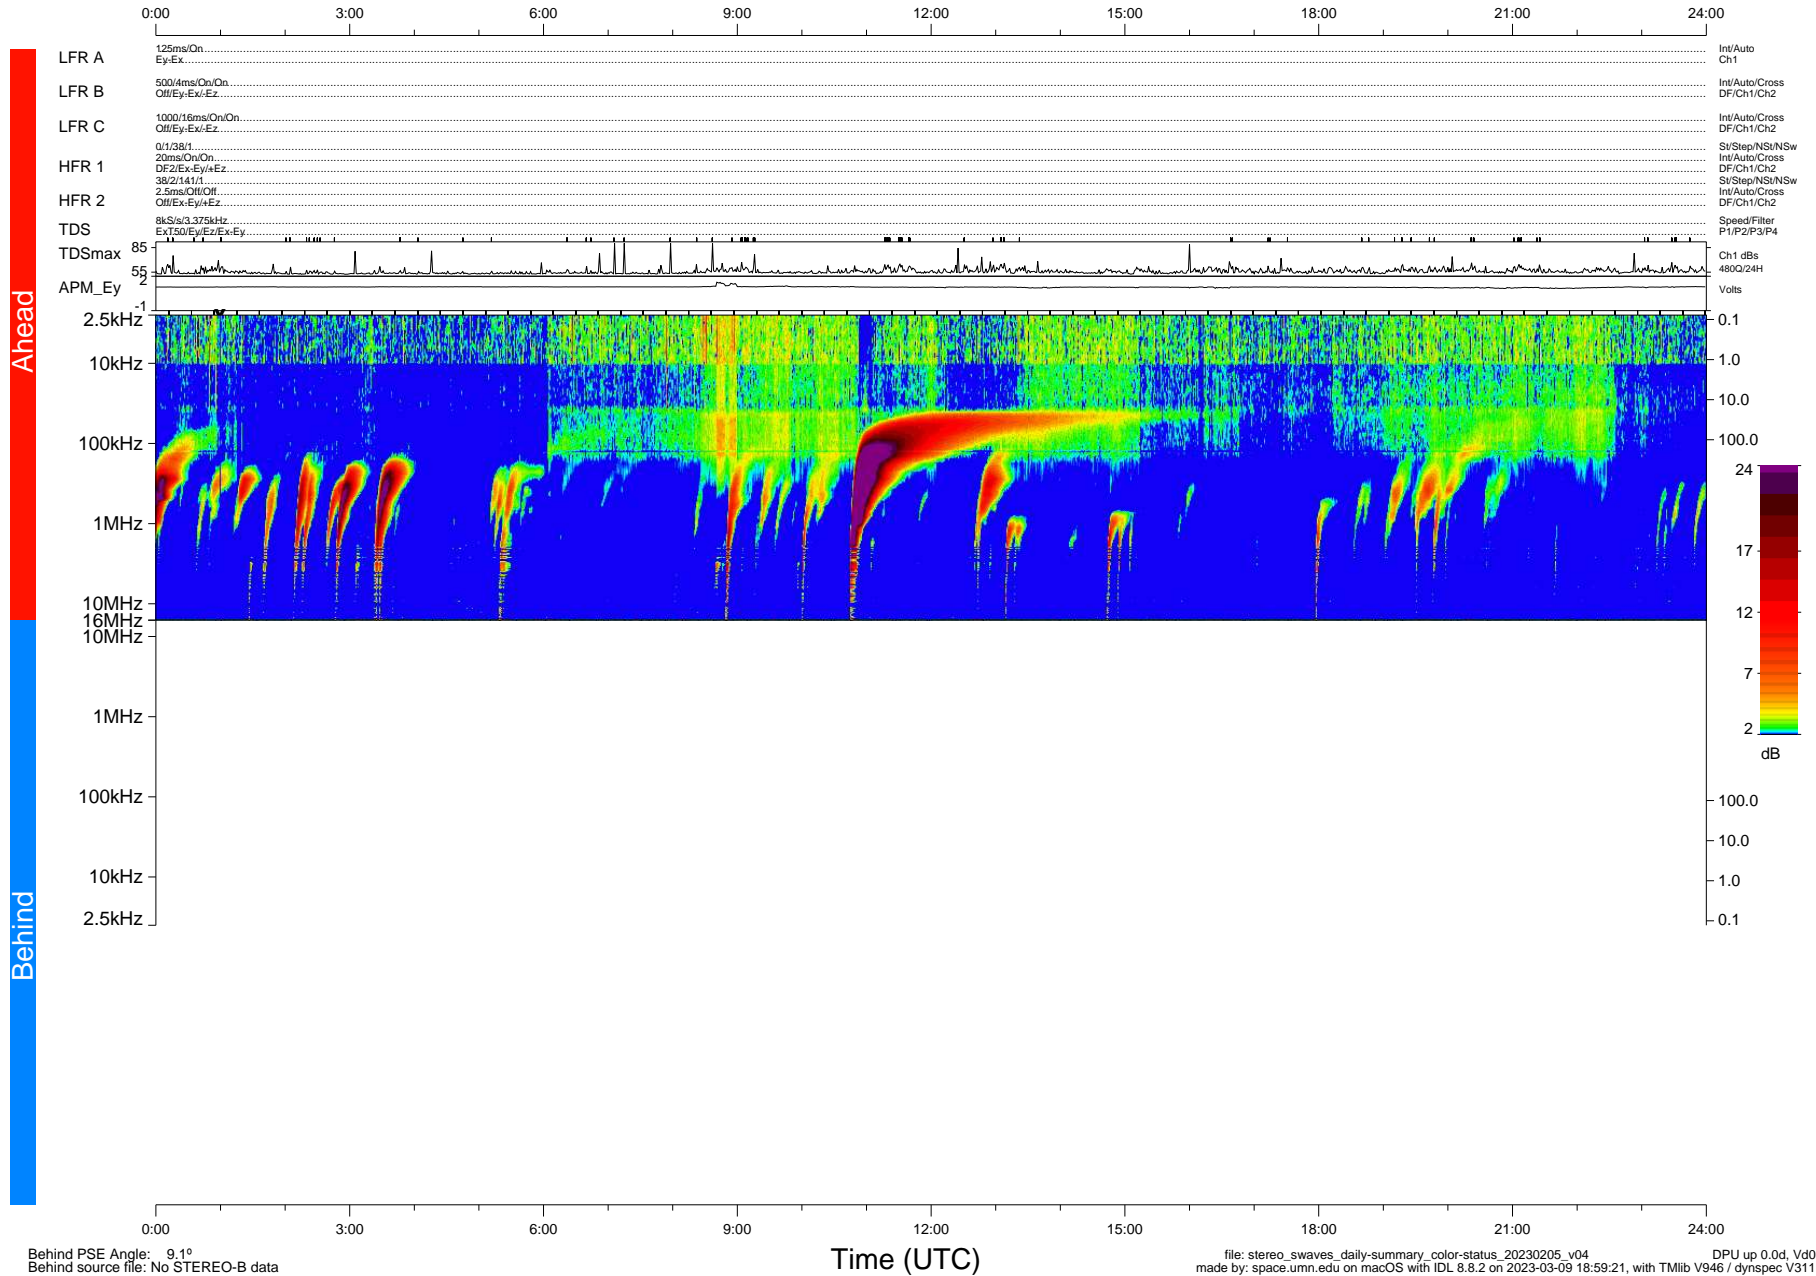

STEREO/WAVES Daily Summary - 05-Feb-2023 (DOY 036)

Ahead source file: swaves_ahead_2023_036_1_05.fin (Recovery: 100.0% HK, 123% Pkts)
Ahead PSE Angle: -13.4°

DPU up 108.4d, V412d40

Behind PSE Angle: 9.1°
Behind source file: No STEREO-B data