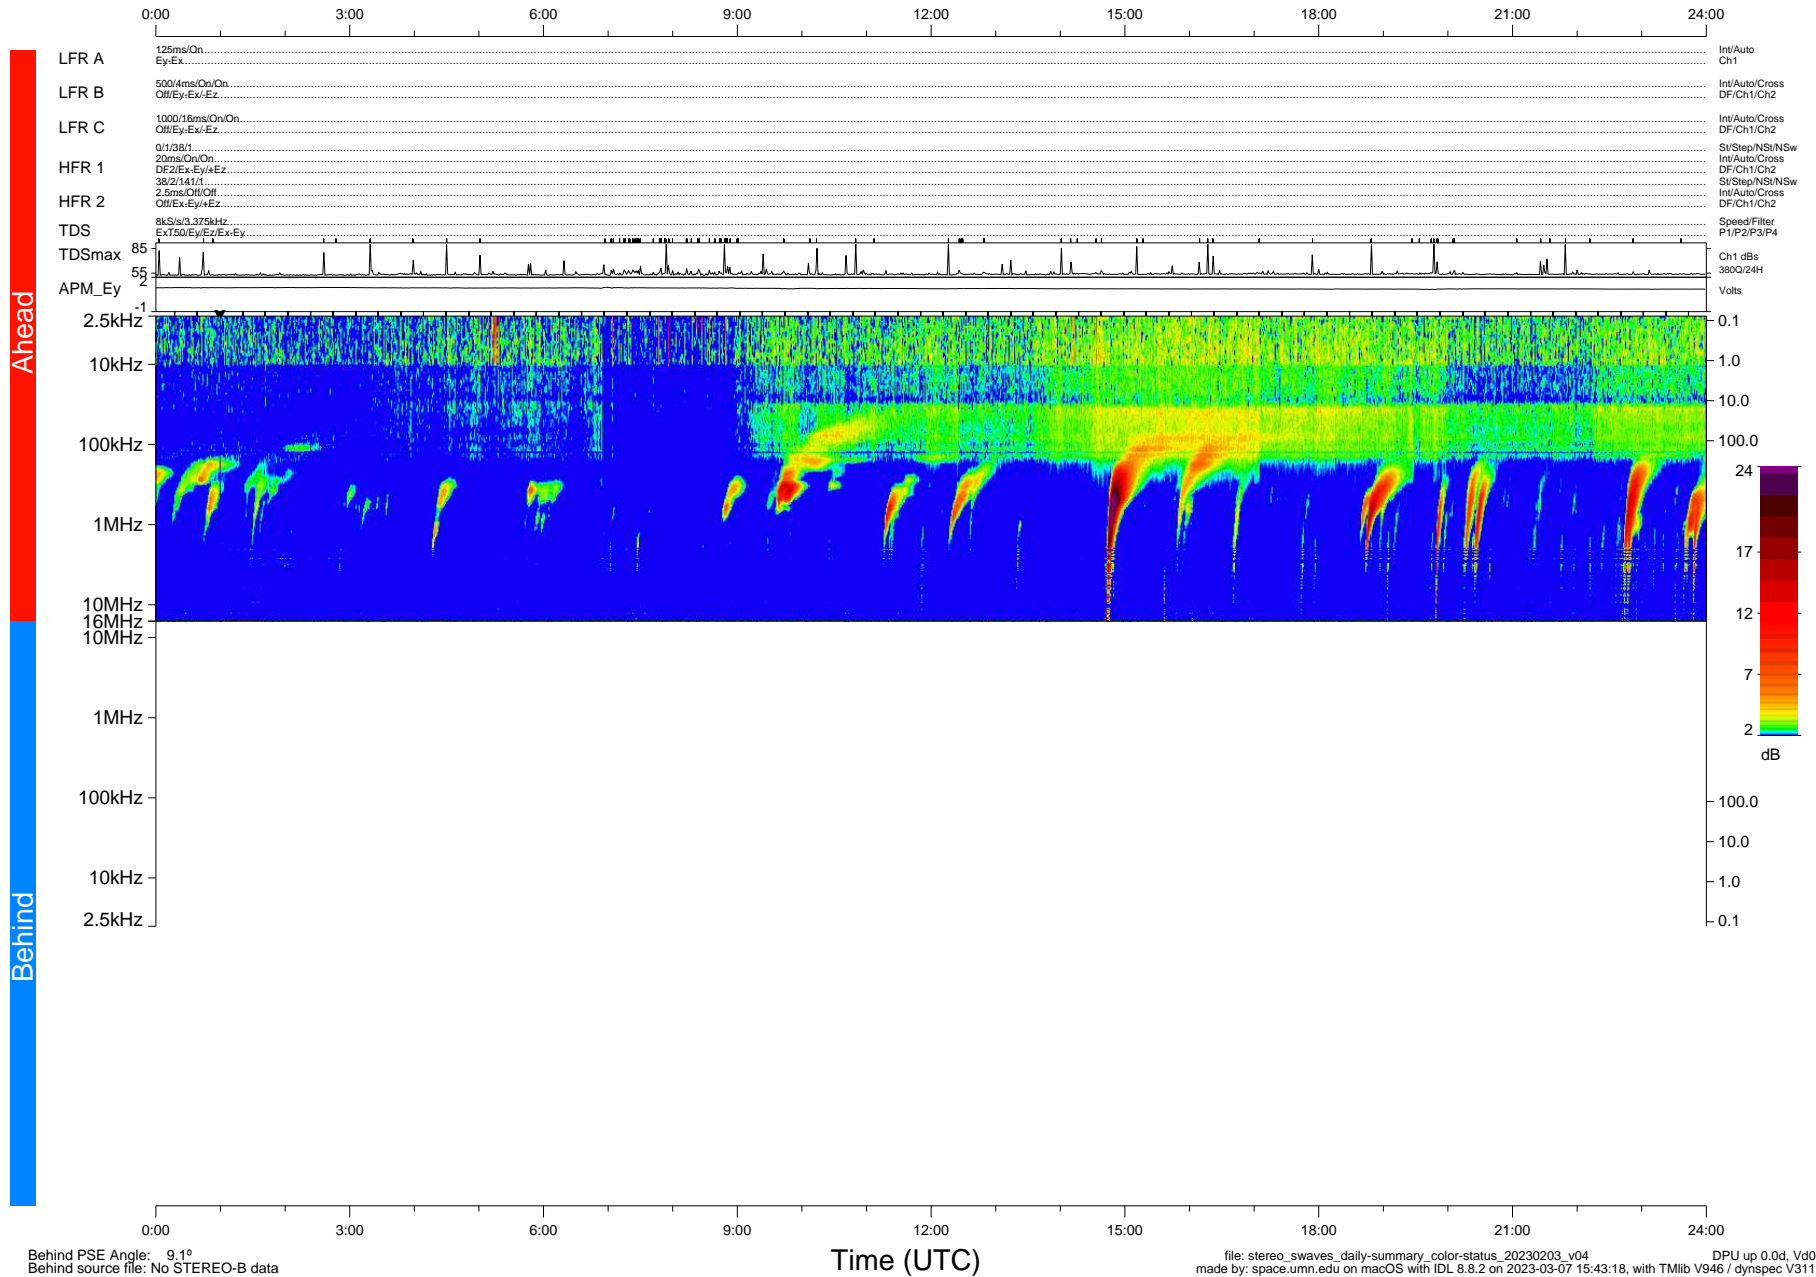

STEREO/WAVES Daily Summary - 03-Feb-2023 (DOY 034)

Ahead source file: swaves_ahead_2023_034_1_05.fin (Recovery: 100.0% HK, 108% Pkts)
 Ahead PSE Angle: -13.4°

DPU up 106.4d, V412d40

Behind PSE Angle: 9.1°
 Behind source file: No STEREO-B data

Time (UTC)

file: stereo_swaves_daily-summary_color-status_20230203_v04 DPU up 0.0d, Vd0
 made by: space.umn.edu on macOS with IDL 8.8.2 on 2023-03-07 15:43:18, with Tlib V946 / dynspec V311